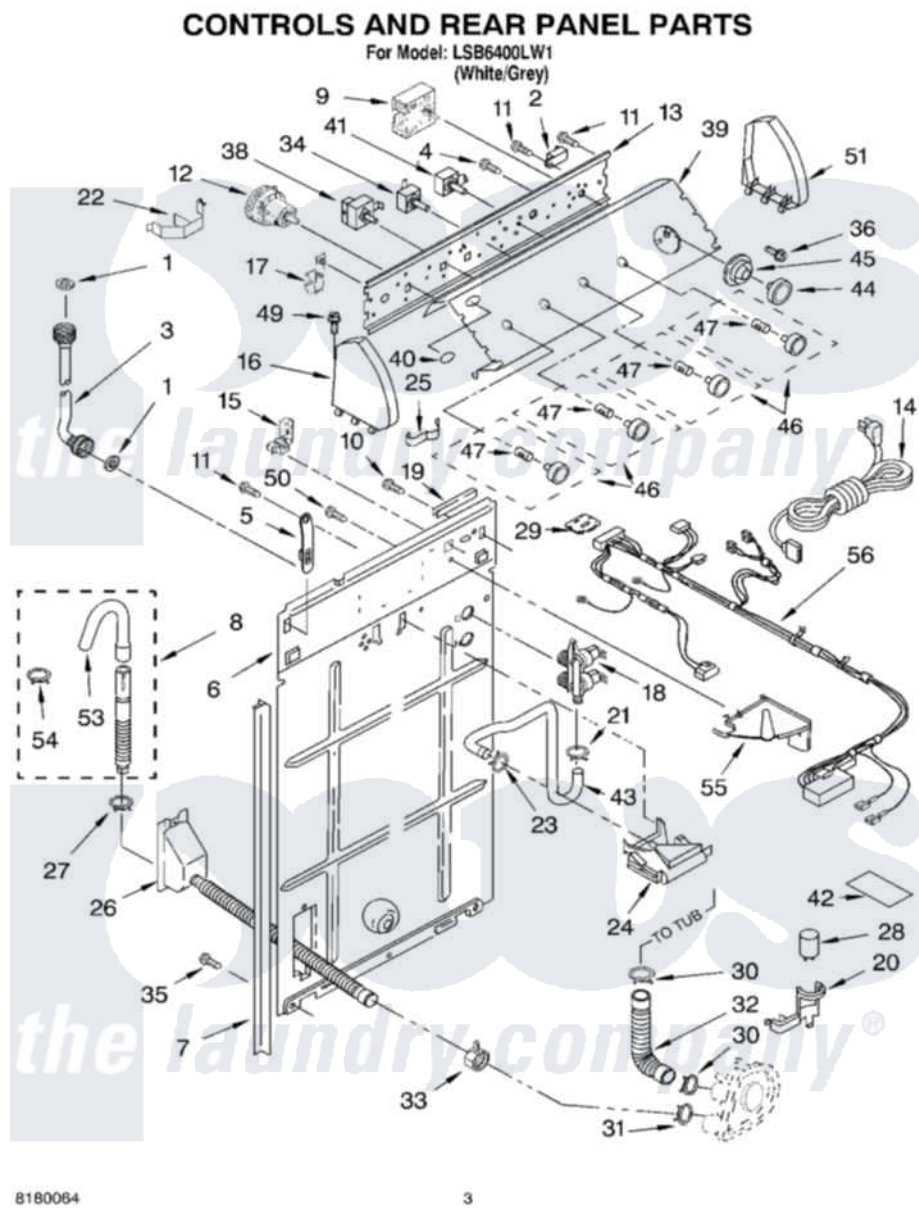

Whirlpool LSB6400LW1 02 - CONTROLS AND REAR PANEL PARTS

Whirlpool Residential Whirlpool LSB6400LW1 Washer Parts Parts Diagram 02 - CONTROLS AND REAR PANEL PARTS
Click on the part number to view part

Item	Original Part Number	Replaced By	Status	Part Description
1	3976300	16123		Washer Inlet-Hose Miscellaneous Parts Must be Ordered Separately.
2	694419			Mini-Buzzer
3	3949374	89503		Hose-Inlet
"	3949375	89503		Hose-Inlet
4	3400073			Screw, Ground
5	8318255	8568314		Strap, Console
6	3357978			Panel, Rear
7	62747			Pad, Rear Panel
8	3951609	285664		Hose
"	661577	285666		Hose
"	3357090	285702		Hose
9	8541270			Timer, Control
10	3351614			Screw, Gearcase Cover Mounting
11	90767			Screw, 8A X 3/8 HeX Washer Head Tapping