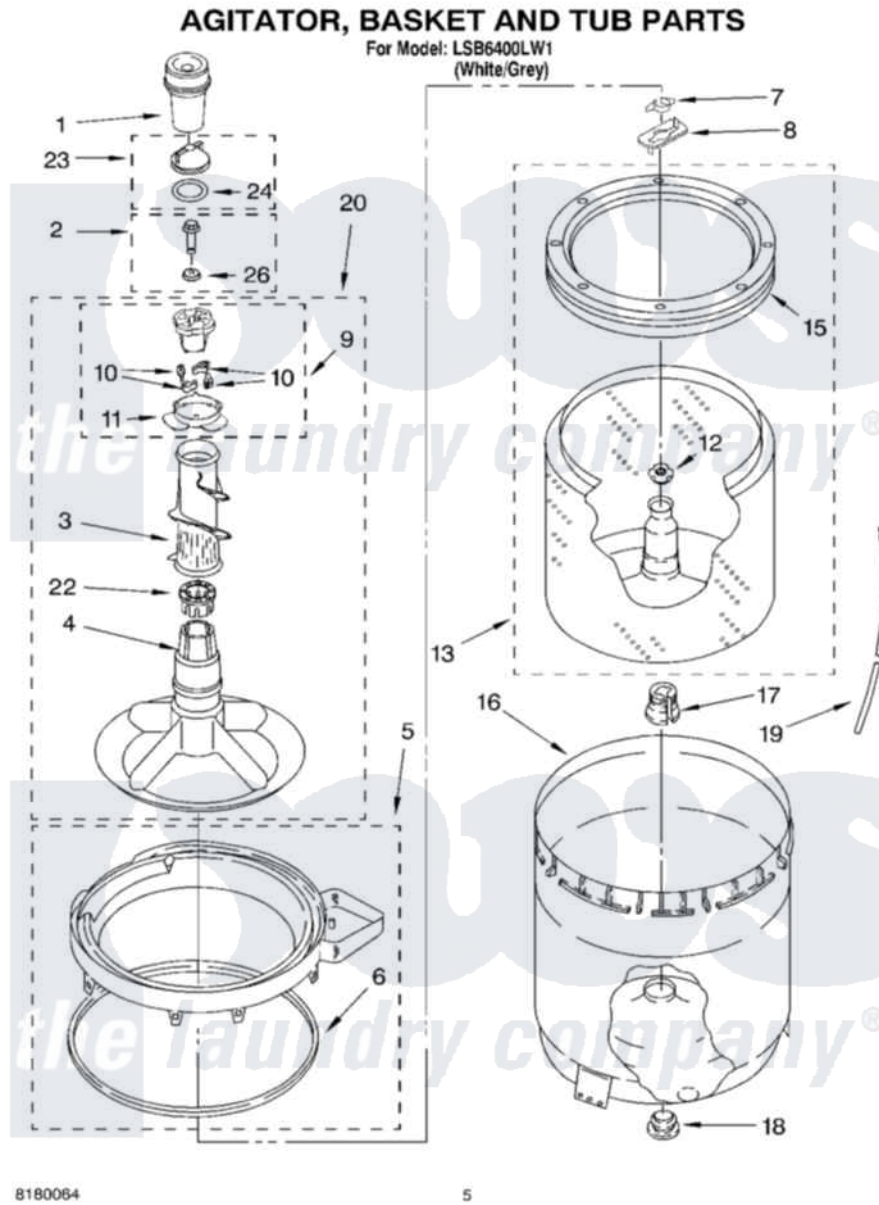

Whirlpool LSB6400LW1 03 - AGITATOR, BASKET AND TUB PARTS

8180064

5

Whirlpool [Residential Whirlpool LSB6400LW1 Washer Parts](#) Parts Diagram 03 - AGITATOR, BASKET AND TUB PARTS

[Click on the part number to view part](#)

Item	Original Part Number	Replaced By	Status	Part Description
1	63580			Dispenser, Fabric Softener
2	358237			Screw And Washer
3	3363003			Mover, Clothes
4	3951632			Agitator
5	8528150	W10445870		Ring-Tub
6	3976308			Gasket, Tub Ring
7	3354845			Clip, Agitator
8	3355921	8543666		Washer, Agitator
9	3951682	285809		Cam-Agitator
10	3366877	80040		Dog-Agitator
11	3952374			Bearing, Driven Cam
12	21366			Nut, Spanner
13	8526016	W10389328		Clothes Container, Assembly
15	8519788	387240		Ring, Balance
16	63849			Strain Relief, Power Cord
17	389140			Tub Block, Basket Drive

18	383727		Gasket, Centerpodt
19	3347780	353244	Hose, Pressure Switch
20	3951744		Agitator Assembly
22	3951608		Spacer, Thrust
23	3354733	W10074580	Cap, Barrier
24	3348855	W10072840	Fabric Softener
26	3949550		Washer