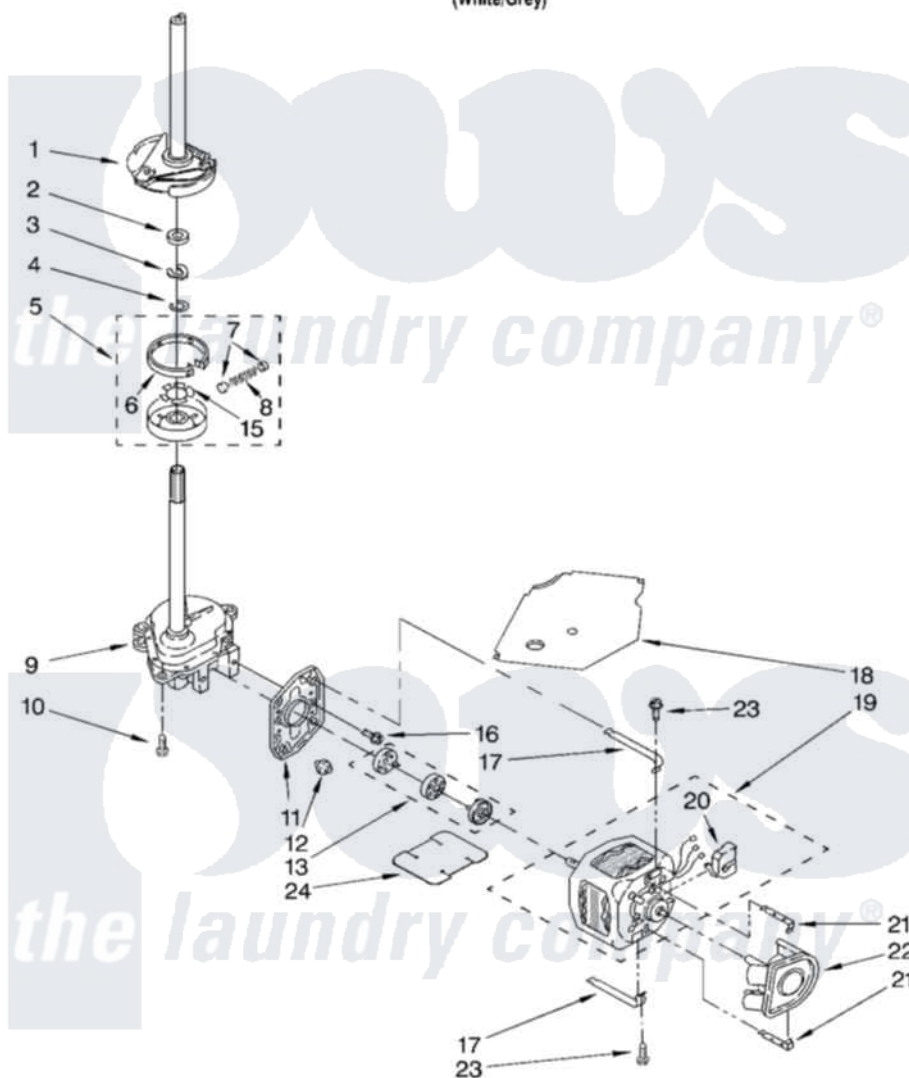

Whirlpool LSB6400LW1 04 - BRAKE, CLUTCH, GEARCASE, MOTOR AND PUMP PARTS

BRAKE, CLUTCH, GEARCASE, MOTOR AND PUMP PARTS

For Model: LSB6400LW1
(White/Grey)

8180064

7

Whirlpool [Residential Whirlpool LSB6400LW1 Washer Parts](#) Parts Diagram 04 - BRAKE, CLUTCH, GEARCASE, MOTOR AND PUMP PARTS
Click on the part number to view part

Item	Original Part Number	Replaced By	Status	Part Description
1	388952	285792		Basketdrive
2	63292			Washer, Spin Tube Thrust
3	62697	W10080230		Ring, Spin Tube Support
4	63283	285353		Ring
5	3951311	285785		Clutch
6	3951308	285790		Lining
7	62646			Cap, Clutch Spring
8	3946792			Spring And Damper Assembly
9	3360630	3360629		Gearcase
10	3357334	3400516		Screw Anti-Rattle
11	62611			Plate, Motor Mount To Gearcase
12	62691			Grommet, Motor
13	285753	285753A		Coupling
15	3355454			Clip, Main Drive

16	3400516		Screw Anti-Rattle
17	3349637	W10086010	Retainer, Motor
18	3362089		Shield, Tub To Motor
19	8529935		Motor, Main Drive
20	8529896		Switch, Main Drive Motor
21	62700	8546127	Retainer, Pump
22	3363394		Pump
23	3387485	273556	Screw, 10-16 X 5/8
24	3946532		Shield, Motor