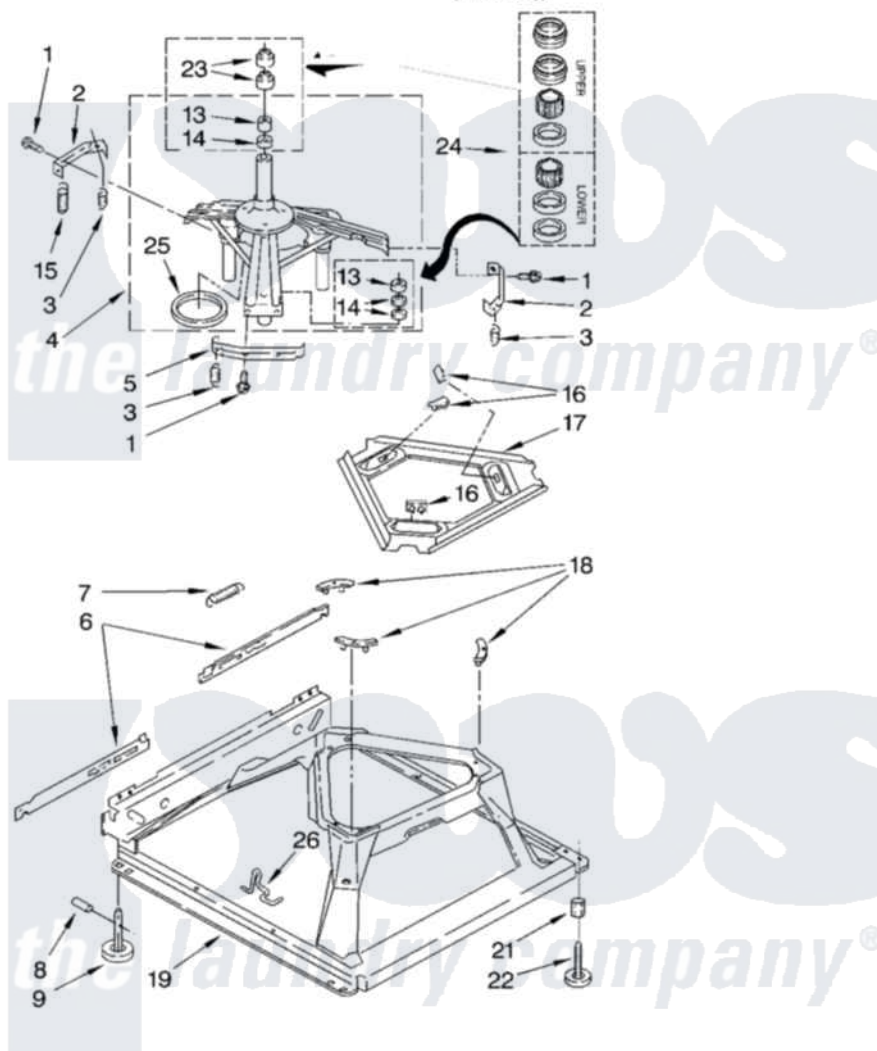

Whirlpool LSB6400LW1 05 - MACHINE BASE PARTS

MACHINE BASE PARTS

For Model: LSB6400LW1
(White/Grey)

8

8180064

Whirlpool Residential Whirlpool LSB6400LW1 Washer Parts Parts Diagram 05 - MACHINE BASE PARTS

[Click on the part number to view part](#)

Item	Original Part Number	Replaced By	Status	Part Description
1	3400076			Screw, Bracket Mounting
2	64067			Bracket, Spring Outer
3	63907			Spring, Suspension
4	3362087	280184		Support
5	64065			Bracket, Spring Outer
6	63466			Link, Leveling Mechanism
7	62597	8316845		Spring
8	62837			Pin, Knurled
9	62596	285244		Feet-Leveling
13	3347047	8546455		Bearing, Centerpost
14	357409	359449		Seal, Agitator Shaft
15	8318050	285901		Spring
16	62568	285219		Pad
17	3946509			Plate, Suspension
18	3363660	285744		Pad
19	3946512	285771		Base

21	3359452		Nut, Lock
22	389102	W10001130	Foot, Leveling
23	356934	8577376	Seal, Centerpost
24	285203		Centerpost Bearing Kit
25	63134		Ring, Sound Deadening
26	63806	W10145155	Retainer, Suspension Spring