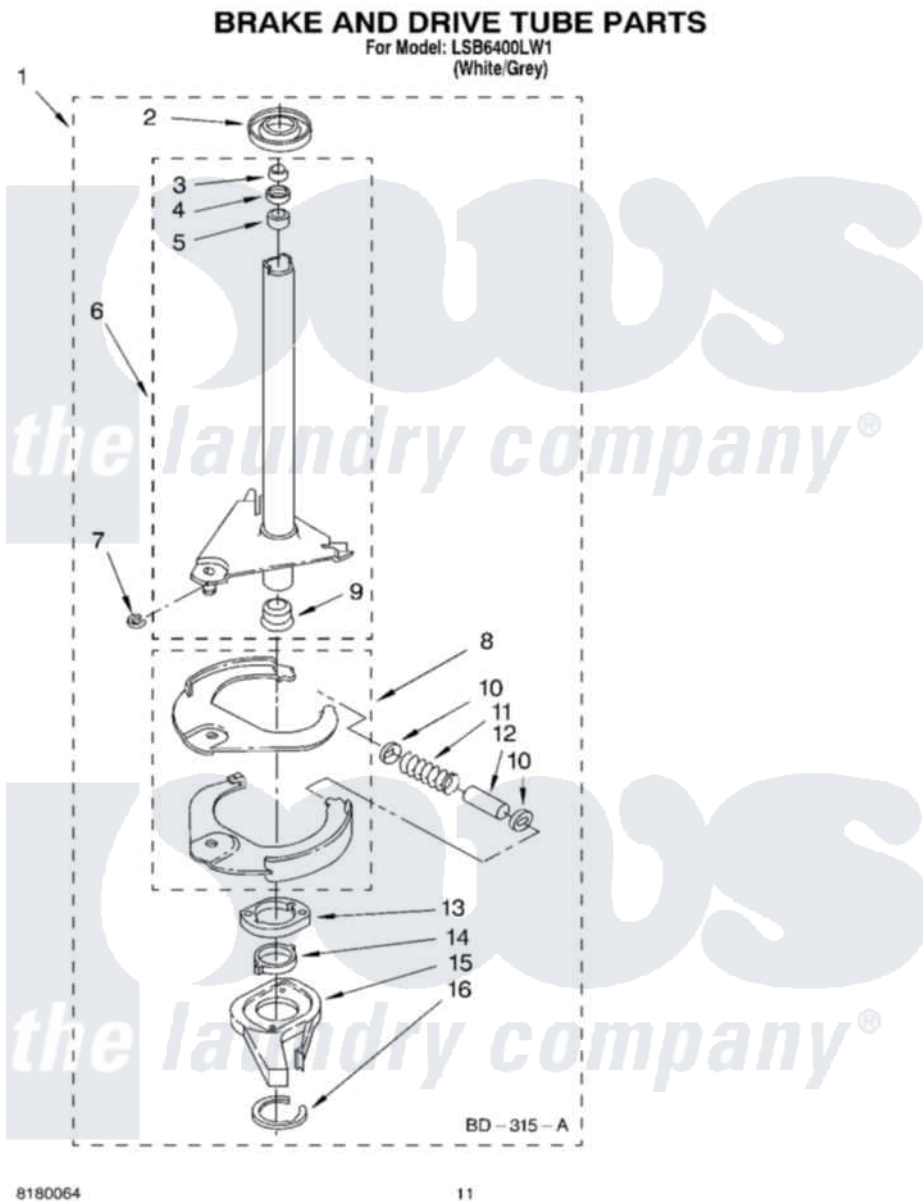

# Whirlpool LSB6400LW1 07 - BRAKE AND DRIVE TUBE PARTS

Whirlpool [Residential Whirlpool LSB6400LW1 Washer Parts](#) Parts Diagram 07 - BRAKE AND DRIVE TUBE PARTS  
Click on the part number to view part

Item	Original Part Number	Replaced By	Status	Part Description
1	388952	<a href="#">285792</a>		Basketdrive
2	<a href="#">62658</a>			Ring, Thrust
3	<a href="#">91939</a>			Seal, Shaft
4	<a href="#">356427</a>			Seal, Spin Pinion
5	<a href="#">356937</a>			Spacer, Drive Tube
6	64027	<a href="#">64208</a>		Tube-Spin
7	64035	<a href="#">W10083190</a>		Ring, Retaining
8	64232	<a href="#">285438</a>		Shoe-Brake
9	62703	<a href="#">8546462</a>		"T" Bearing, Spin Tube
10	62648	<a href="#">285658</a>		Sleeve
11	387806		Not Available	Spring, Brake
12	62909	<a href="#">285658</a>		Sleeve
13	63023	<a href="#">8546461</a>		Cam, Brake Release
14	<a href="#">63022</a>			Sleeve, Cam
15	64194	<a href="#">285790</a>		Lining
16	90368	<a href="#">W10083200</a>		Ring, Retaining

" N/A

Not Available

FOLLOWING PARTS NOT  
ILLUSTRATED

" [285208](#)

Lubricant