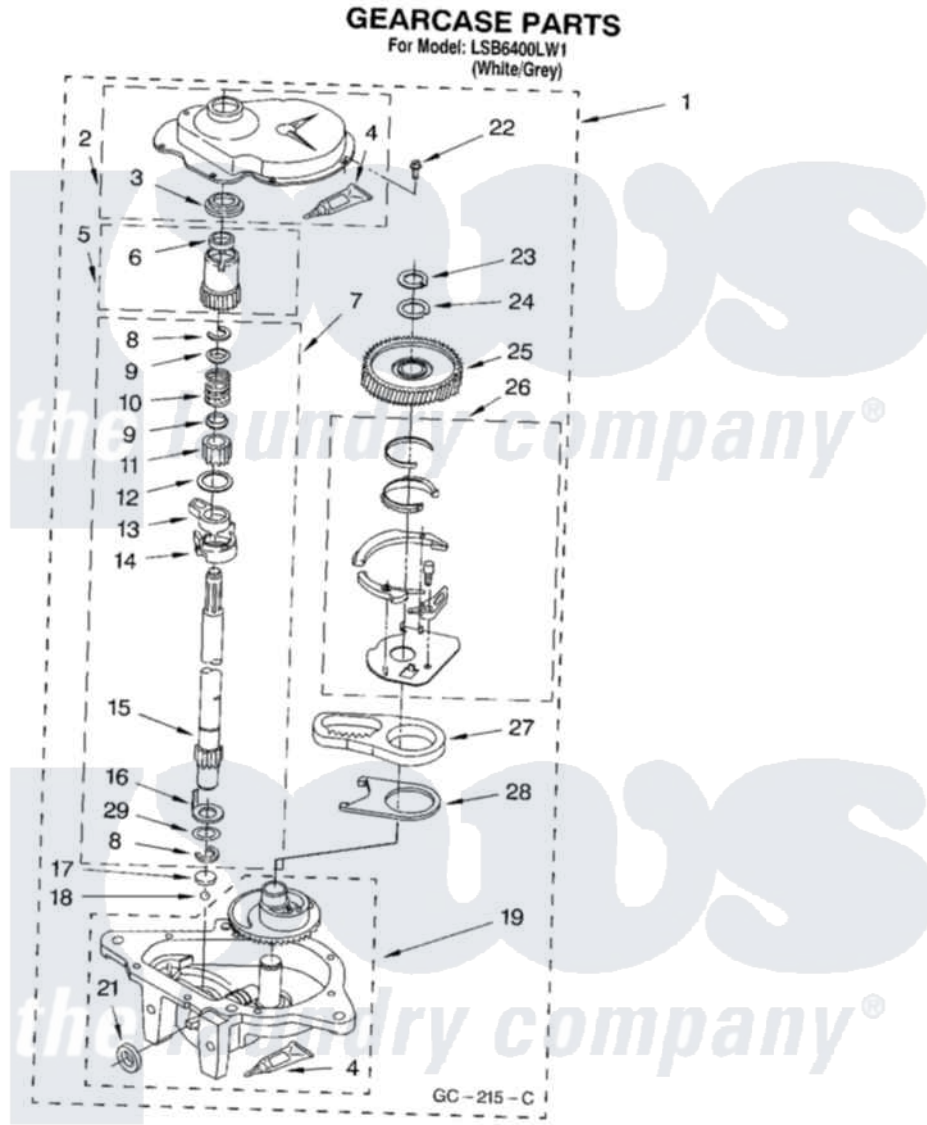

Whirlpool LSB6400LW1 08 - GEARCASE PARTS

12

8180064

Whirlpool Residential Whirlpool LSB6400LW1 Washer Parts Parts Diagram 08 - GEARCASE PARTS
 Click on the part number to view part

Item	Original Part Number	Replaced By	Status	Part Description
1	3360630	3360629		Gearcase
2	285202			Cover, Gearcase
3	3349985			Seal, Gearcase Cover
4	285195			Sealer Sealer, Gasket
5	63320	285362		Gear and Pinion
6	356427			Seal, Spin Pinion
7	389387			Shaft, Agitator
8	90369		Not Available	Ring, Retaining (2)
9	62677			Retainer, Spring
10	62676			Spring, Agitator
11	63273	285509		Shaft, Agitator
12	62619			Washer, Agitator Gear
13	62580	285206		Cam-Agitator
14	62581	285206		Cam-Agitator
15	285509			Shaft, Agitator
16	62618			Washer, Cam Thrust

17	16018	285205	Bearing
18	85529	285205	Bearing
19	389230	285515	Gearcase
21	285352		Seal Kit, Thrust Plug
22	3351614		Screw, Gearcase Cover Mounting
23	3362552	285765	Ring-Retr
24	285735	285766	Washer Kit, Thrust
25	62570	285362	Gear and Pinon
26	388253	999516	Shelf-Glas
27	3349296	8546456	Rack, Connecting
28	62621		Actuator, Shift
29	388815		Washer, Intermediate 1 3976263 Miscellaneous Parts Bag 2 3976300 Washer, Inlet Hose 3 3366913 Clamp, Hose