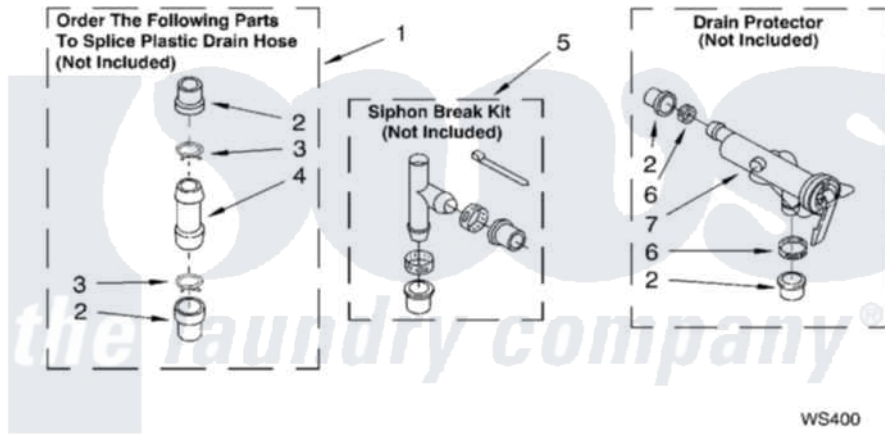

WATER SYSTEM PARTS

For Model: LSB6400LW1
(White/Grey)

8180064

13

Whirlpool [Residential Whirlpool LSB6400LW1 Washer Parts](#) Parts Diagram 09 - WATER SYSTEM PARTS
Click on the part number to view part

Item	Original Part Number	Replaced By	Status	Part Description
1	285442			Water System Parts
2	285321			Water System Parts
3	370447	285655		Clamp, Hose
4	16272			Connector, Straight
5	285320			Water System Parts
6	65349	285655		Clamp, Hose
7	367031			Water System Parts