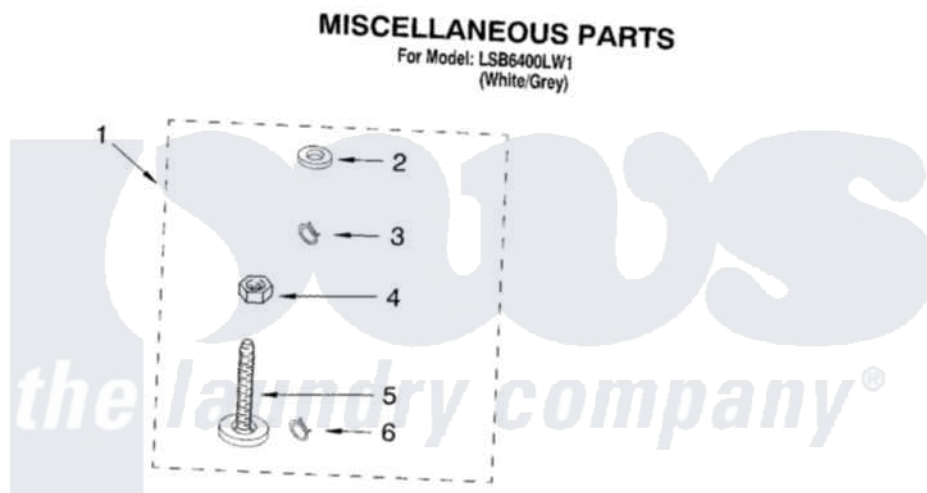

**Whirlpool LSB6400LW1 10 - MISCELLANEOUS PARTS OPTIONAL PARTS (NOT INCLUDED)**

Whirlpool [Residential Whirlpool LSB6400LW1 Washer Parts](#) Parts Diagram 10 - MISCELLANEOUS PARTS OPTIONAL PARTS (NOT INCLUDED)

[Click on the part number to view part](#)

Item	Original Part Number	Replaced By	Status	Part Description
1	3976263	<a href="#">285654</a>		Parts-Misc
2	3976300	<a href="#">16123</a>		Washer Inlet-Hose Miscellaneous Parts Must be Ordered Separately.
3	3366912	<a href="#">356138</a>		Clamp, Hose
4	<a href="#">3359452</a>			Nut, Lock
5	389102	<a href="#">W10001130</a>		Foot, Leveling
6	3366913	<a href="#">3357331</a>		Clamp, Drain
"	<a href="#">72017</a>			Paint, Touch-Up
"	<a href="#">350938</a>			Paint, Pressurized Spray B
"	<a href="#">350930</a>			Paint, Pressurized Spray B
"	<a href="#">799344</a>			Paint, Touch-Up )
"	N/A		Not Available	OIL
"	<a href="#">350572</a>			Oil
"	N/A		Not Available	LUBRICANT