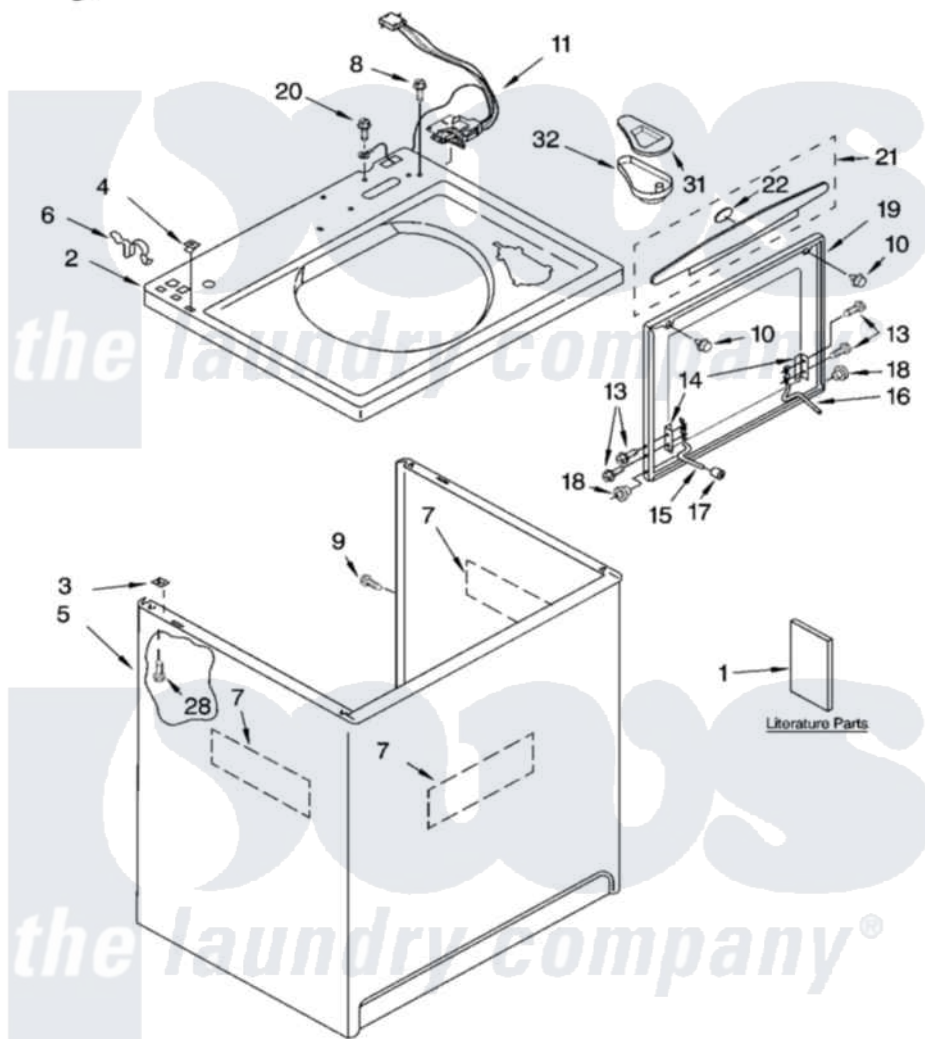

Whirlpool LSB6500PW0 01 - TOP AND CABINET PARTS

TOP AND CABINET PARTS

For Model: LSB6500PW0
(White/Grey)

AUTOMATIC
WASHER

05-04 Litho in U.S.A. (drd)

1

Part No. 8180377

[Whirlpool Residential Whirlpool LSB6500PW0 Washer Parts](#) Parts Diagram 01 - TOP AND CABINET PARTS

[Click on the part number to view part](#)

Item	Original Part Number	Replaced By	Status	Part Description
1	LIT3956025		Not Available	Literature Parts (Installation Instructions)
"	LIT3955869			Literature Parts
"	LIT3955903		Not Available	Literature Parts (Feature Sheet)
"	LIT3956331		Not Available	Literature Parts (Energy Guide)
"	LIT8542482		Not Available	Literature Parts (Wiring Diagram)
"	N/A		Not Available	Following May Be Purchased DO-IT-YOURSELF REPAIR MANUALS
"	LIT4313896	4313896		Do-It-Yourself Repair Manuals
2	3955789			Top
3	62750			Spacer, Cabinet To Top (4)
4	357213			Nut, Push-In
5	63424			Cabinet
6	62780			Clip, Top And Cabinet And Rear Panel
7	3976348			Absorber, Sound

8	3400611		Screw And Washer, Lid Switch
9	3357011	308685	Side Trim)
10	9724509		Bumper, Lid
11	8054980		Switch, Lid
13	355274	W10119828	Screw, Lid Hinge Mounting
14	21097		Pad, Lid Hinge
15	8055257		Hinge, Lid
16	8055256		Hinge, Lid
17	19119		Bumper, Lid Hinge
18	8319539		Bearing, Lid Hinge
19	8558401	W10193861	Lid
20	3351614		Screw, Gearcase Cover Mounting
21	3956012		Handle, Lid
22	3956010		Insert, Handle
28	3390631		Screw, 10-16 X 3/8
31	3955788		Cover, Dispenser
32	8519517		Dispenser, Bleach