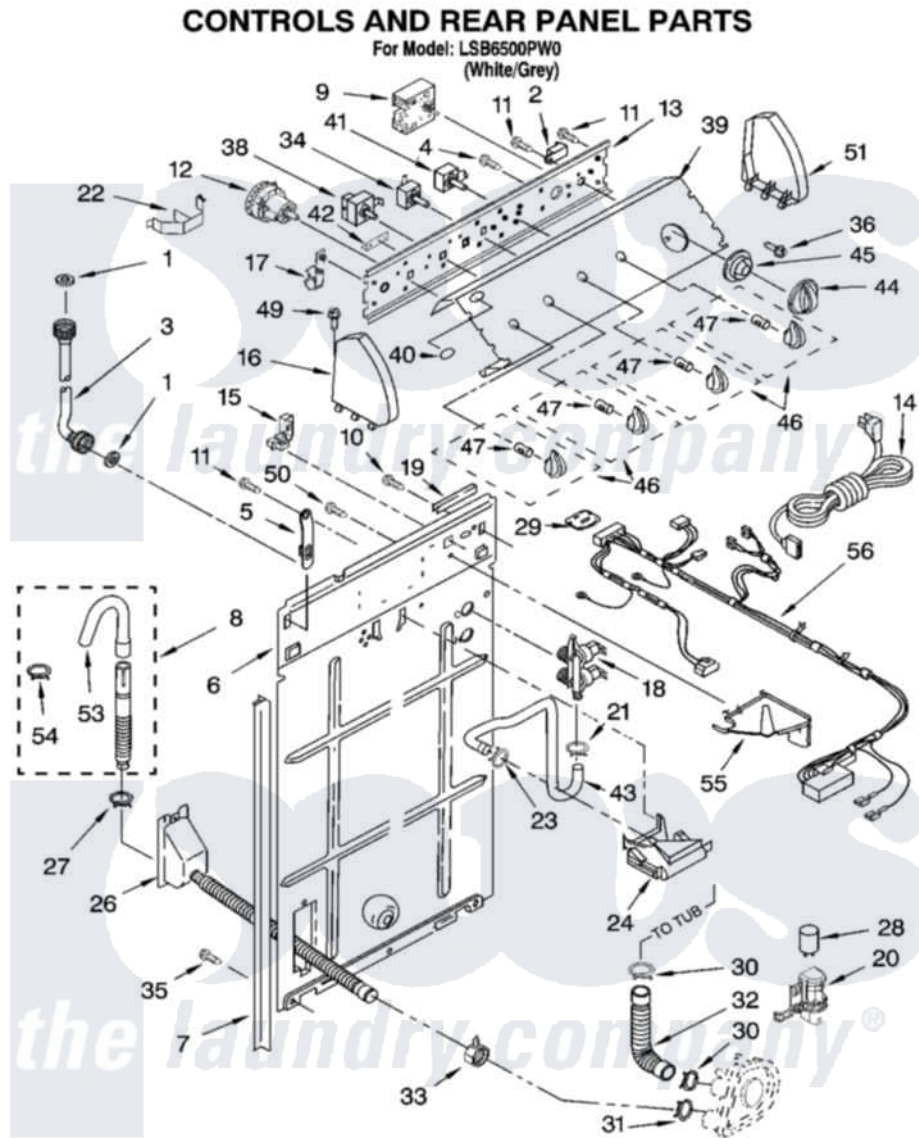

# Whirlpool LSB6500PW0 02 - CONTROLS AND REAR PANEL PARTS

8180377

3

Whirlpool Residential Whirlpool LSB6500PW0 Washer Parts Parts Diagram 02 - CONTROLS AND REAR PANEL PARTS  
Click on the part number to view part

Item	Original Part Number	Replaced By	Status	Part Description
1	3976300	<a href="#">16123</a>		Washer Inlet-Hose Miscellaneous Parts Must be Ordered Separately.
2	<a href="#">694419</a>			Mini-Buzzer
3	3949374	<a href="#">89503</a>		Hose-Inlet
"	3949375	<a href="#">89503</a>		Hose-Inlet
4	<a href="#">3400073</a>			Screw, Ground
5	8318255	<a href="#">8568314</a>		Strap, Console
6	<a href="#">3357978</a>			Panel, Rear
7	<a href="#">62747</a>			Pad, Rear Panel
8	3951609	<a href="#">285664</a>		Hose
"	661577	<a href="#">285666</a>		Hose
"	3357090	<a href="#">285702</a>		Hose
9	<a href="#">3955765</a>			Timer, Control
10	<a href="#">3351614</a>			Screw, Gearcase Cover Mounting
11	<a href="#">90767</a>			Screw, 8A X 3/8 HeX Washer Head Tapping