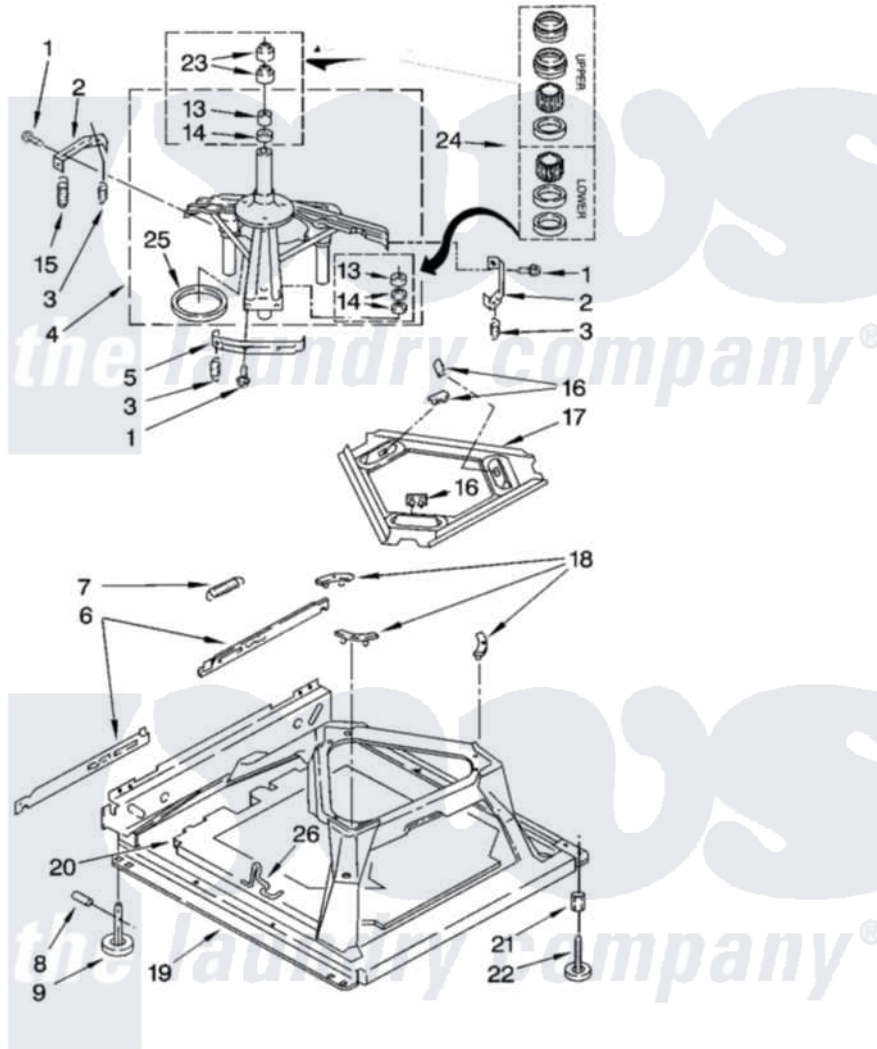

Whirlpool LSB6500PW1 05 - MACHINE BASE PARTS

MACHINE BASE PARTS

For Model: LSB6500PW1
(White/Grey)

8

8180560

Whirlpool Residential Whirlpool LSB6500PW1 Washer Parts Parts Diagram 05 - MACHINE BASE PARTS
Click on the part number to view part

| Item | Original Part Number | Replaced By | Status | Part Description |
|------|-------------------------|-------------------------|--------|--------------------------|
| 1 | 3400076 | | | Screw, Bracket Mounting |
| 2 | 64067 | | | Bracket, Spring Outer |
| 3 | 63907 | | | Spring, Suspension |
| 4 | 3362087 | 280184 | | Support |
| 5 | 64065 | | | Bracket, Spring Outer |
| 6 | 63466 | | | Link, Leveling Mechanism |
| 7 | 62597 | 8316845 | | Spring |
| 8 | 62837 | | | Pin, Knurled |
| 9 | 62596 | 285244 | | Feet-Leveling |
| 13 | 3347047 | 8546455 | | Bearing, Centerpost |
| 14 | 357409 | 359449 | | Seal, Agitator Shaft |
| 15 | 8318050 | 285901 | | Spring |
| 16 | 62568 | 285219 | | Pad |
| 17 | 3946509 | | | Plate, Suspension |
| 18 | 3363660 | 285744 | | Pad |
| 19 | 3946512 | 285771 | | Base |

| | | | |
|----|-------------------------|---------------------------|-----------------------------|
| 20 | 8544816 | Absorber, Sound | |
| 21 | 3359452 | Nut, Lock | |
| 22 | 389102 | W10001130 | Foot, Leveling |
| 23 | 356934 | 8577376 | Seal, Centerpost |
| 24 | 285203 | Centerpost Bearing Kit | |
| 25 | 63134 | Ring, Sound Deadening | |
| 26 | 63806 | W10145155 | Retainer, Suspension Spring |