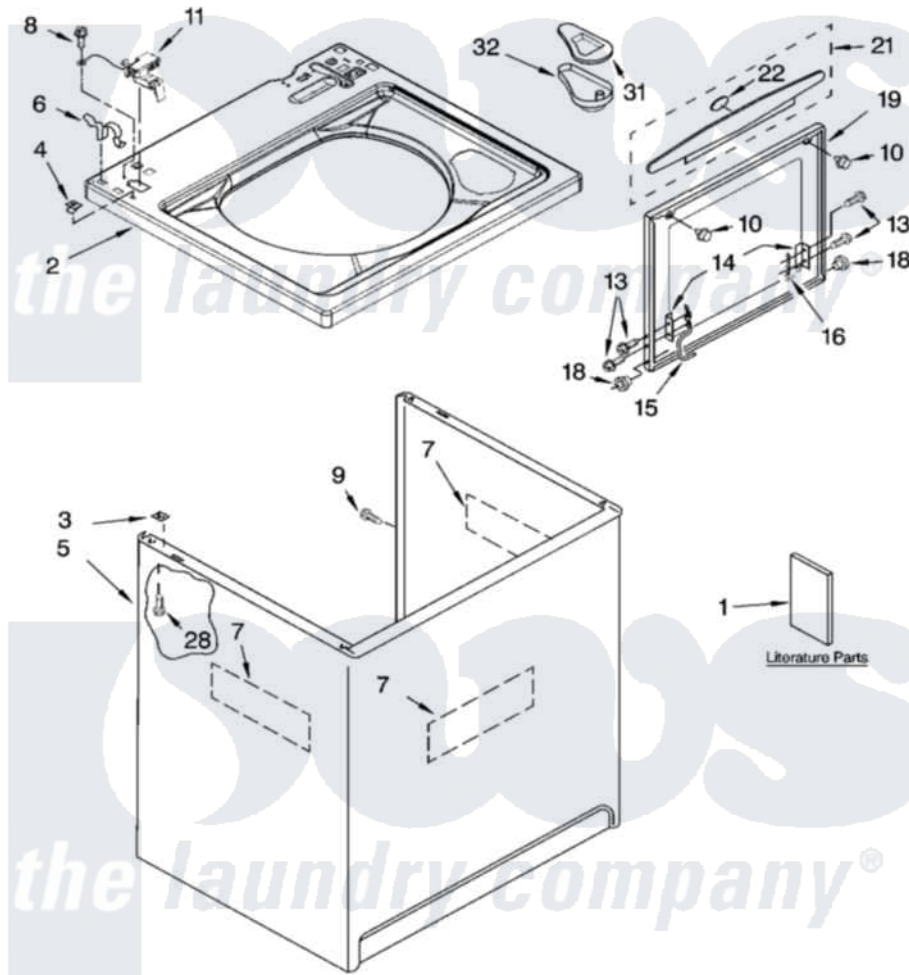

Whirlpool LSB6500PW2 01 - TOP AND CABINET PARTS

TOP AND CABINET PARTS

For Model: LSB6500PW2
(White/Grey)

AUTOMATIC
WASHER

10-04 Litho in U.S.A. (drd)

1

Part No. 8180571

[Whirlpool Residential Whirlpool LSB6500PW2 Washer Parts](#) Parts Diagram 01 - TOP AND CABINET PARTS

[Click on the part number to view part](#)

Item	Original Part Number	Replaced By	Status	Part Description
1	3956025		Not Available	Installation Instructions
"	3955869		Not Available	Use & Care Guide
"	3955903		Not Available	Feature Sheet
"	3956925		Not Available	Energy Guide
"	8565442		Not Available	Wiring Diagram
"	N/A		Not Available	Following May Be Purchased DO-IT-YOURSELF REPAIR MANUALS
"	4313896			Do-It-Yourself Repair Manuals
2	8543447			Top
3	62750			Spacer, Cabinet To Top (4)
4	357213			Nut, Push-In
5	63424			Cabinet
6	62780			Clip, Top And Cabinet And Rear Panel
7	3976348			Absorber, Sound
8	3351614			Screw, Gearcase Cover Mounting

9	3357011	308685	Side Trim)
10	9724509		Bumper, Lid
11	8318084		Switch, Lid
13	355274	W10119828	Screw, Lid Hinge Mounting
14	21097		Pad, Lid Hinge
15	8559336	W10225136	Hinge 7 Pad Assembly
16	91770		Hinge, Lid
18	8319539		Bearing, Lid Hinge
19	8558401	W10193861	Lid
21	3956012		Handle, Lid
22	3956010		Insert, Handle
28	3390631		Screw, 10-16 X 3/8
31	3955788		Cover, Dispenser
32	8519517		Dispenser, Bleach