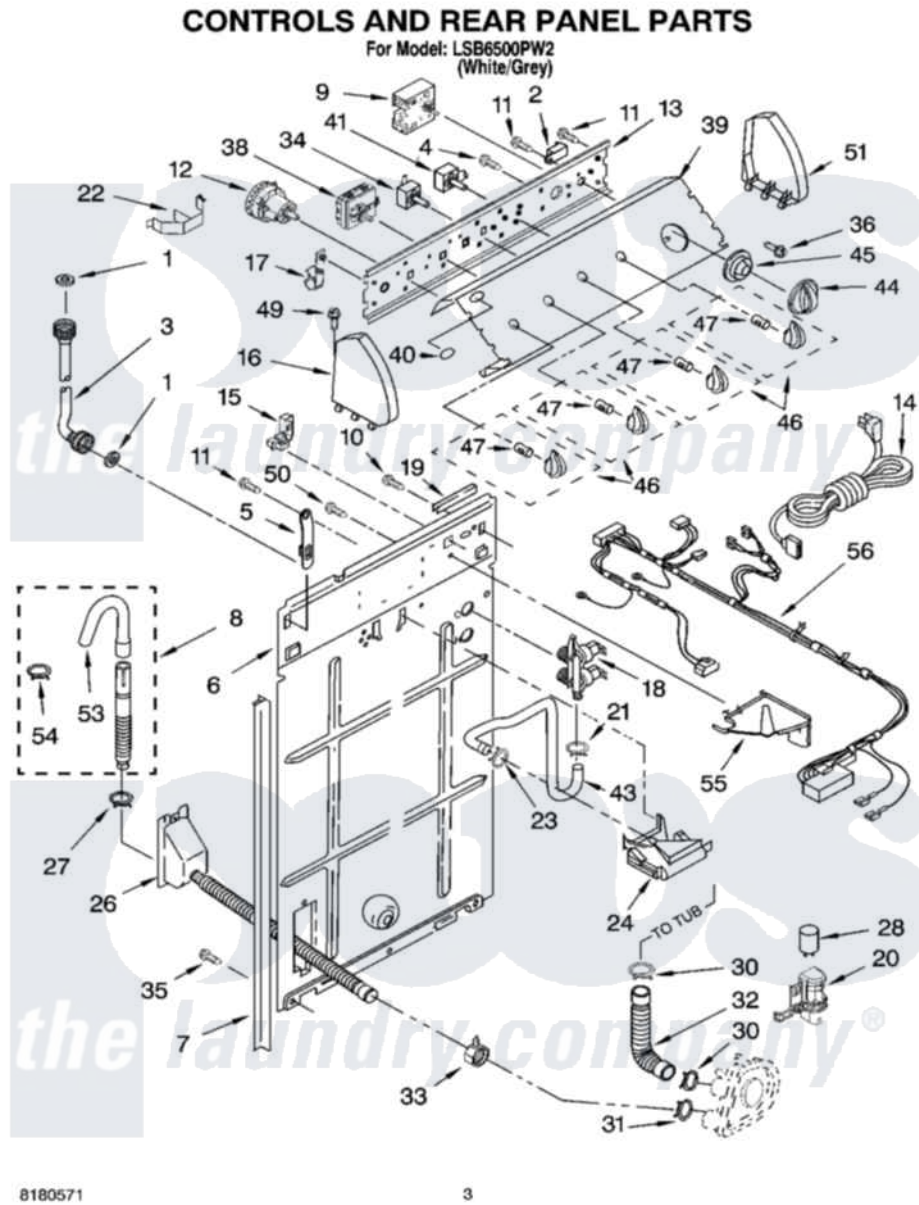

Whirlpool LSB6500PW2 02 - CONTROLS AND REAR PANEL PARTS

Whirlpool Residential Whirlpool LSB6500PW2 Washer Parts Parts Diagram 02 - CONTROLS AND REAR PANEL PARTS
Click on the part number to view part

Item	Original Part Number	Replaced By	Status	Part Description
1	3976300	16123		Washer Inlet-Hose Miscellaneous Parts Must be Ordered Separately.
2	694419			Mini-Buzzer
3	3949374	89503		Hose-Inlet
"	3949375	89503		Hose-Inlet
4	3400073			Screw, Ground
5	8318255	8568314		Strap, Console
6	3357978			Panel, Rear
7	62747			Pad, Rear Panel
8	3951609	285664		Hose
"	661577	285666		Hose
"	3357090	285702		Hose
9	3955765			Timer, Control
10	3351614			Screw, Gearcase Cover Mounting
11	90767			Screw, 8A X 3/8 HeX Washer Head Tapping

12	3366845	W10339326	Switch-WL
13	8544893		Bracket, Control
14	661661	285800	Cord-Power
15	3952821	285777	Relief-Str
16	8271365	279962	Endcap
17	8317975		Restraint, Harness
18	3979347	3979346	Valve, Water Inlet And Thermistor Assembly
19	303294	3367669	Protector, Edge
20	8318046		Clip, Capacitor
21	301958	596669	Clamp, Manifold
22	8055003		Clip, Harness And Pressure Switch
23	370450	596669	Clamp, Manifold
24	387606	3360977	Break-Vac
26	8317940	W10358149	Drain Hose Assembly
27	3366912	356138	Clamp, Hose
28	661605	8572720	Capacitor, Motor Start
30	3363366	616099	Clamp
31	8317496	285655	Clamp, Hose
32	3951449	285871	Hose
33	3976395		Restraint, Hose
34	3950356		Switch, Rotary
35	62863	3390631	Screw, 10-16 X 3/8
36	3400818		Screw, Timer Mounting
38	8564138		Switch, Water Temperature
39	3956618		Panel, Console
40	8533990		Medallion
41	3956080		Switch, Rotary
43	8317974	8317926	Hose, Vacuum Break
44	8544945		Knob, Timer
45	8544947		Dial, Timer
46	8544937		Knob, Control
47	8536939		Clip, Knob
49	388326		Screw, 8-18 X 1.25
50	9740848		Screw, Mixing Valve Mounting
51	8271359	279962	Endcap
53	3357027		Nozzle, Hose Drain
54	3366913	3357331	Clamp, Drain
55	8539874		Shield, Suds
56	3957278		Harness, Wiring