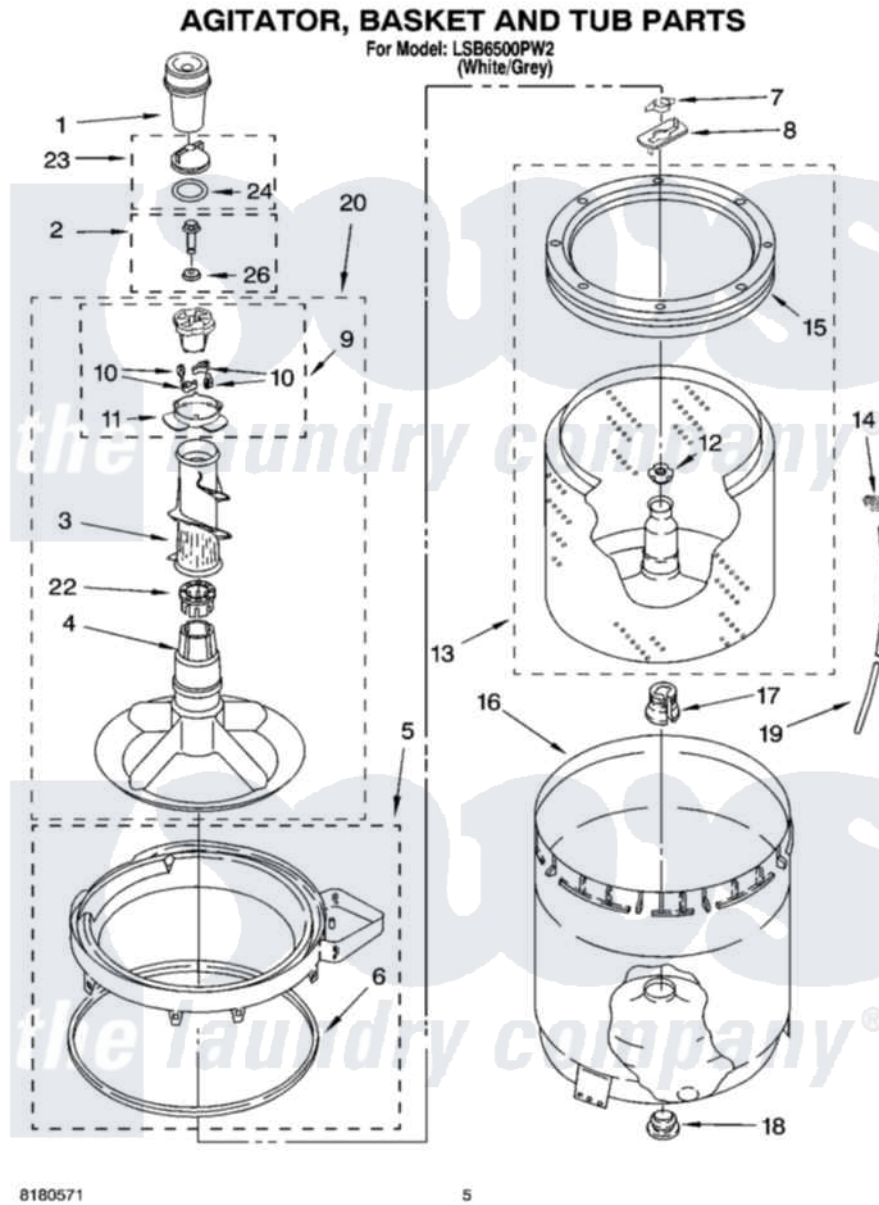

Whirlpool LSB6500PW2 03 - AGITATOR, BASKET AND TUB PARTS

8180571

5

Whirlpool [Residential Whirlpool LSB6500PW2 Washer Parts](#) Parts Diagram 03 - AGITATOR, BASKET AND TUB PARTS

[Click on the part number to view part](#)

Item	Original Part Number	Replaced By	Status	Part Description
1	63580			Dispenser, Fabric Softener
2	358237			Screw And Washer
3	3363003			Mover, Clothes
4	3951632			Agitator
5	8528150	W10445870		Ring-Tub
6	3976308			Gasket, Tub Ring
7	3354845			Clip, Agitator
8	3355921	8543666		Washer, Agitator
9	3951682	285809		Cam-Agitator
10	3366877	80040		Dog-Agitator
11	3952374			Bearing, Driven Cam
12	21366			Nut, Spanner
13	8526016	W10389328		Clothes Container, Assembly
14	2219077			Clip, Pressure Switch Hose
15	8519788	387240		Ring, Balance
16	63849			Strain Relief, Power Cord

17	389140		Tub Block, Basket Drive
18	383727		Gasket, Centerpodt
19	3347780	353244	Hose, Pressure Switch
20	3951744		Agitator Assembly
22	3951608		Spacer, Thrust
23	3354733	W10074580	Cap, Barrier
24	3348855	W10072840	Fabric Softener
26	3949550		Washer