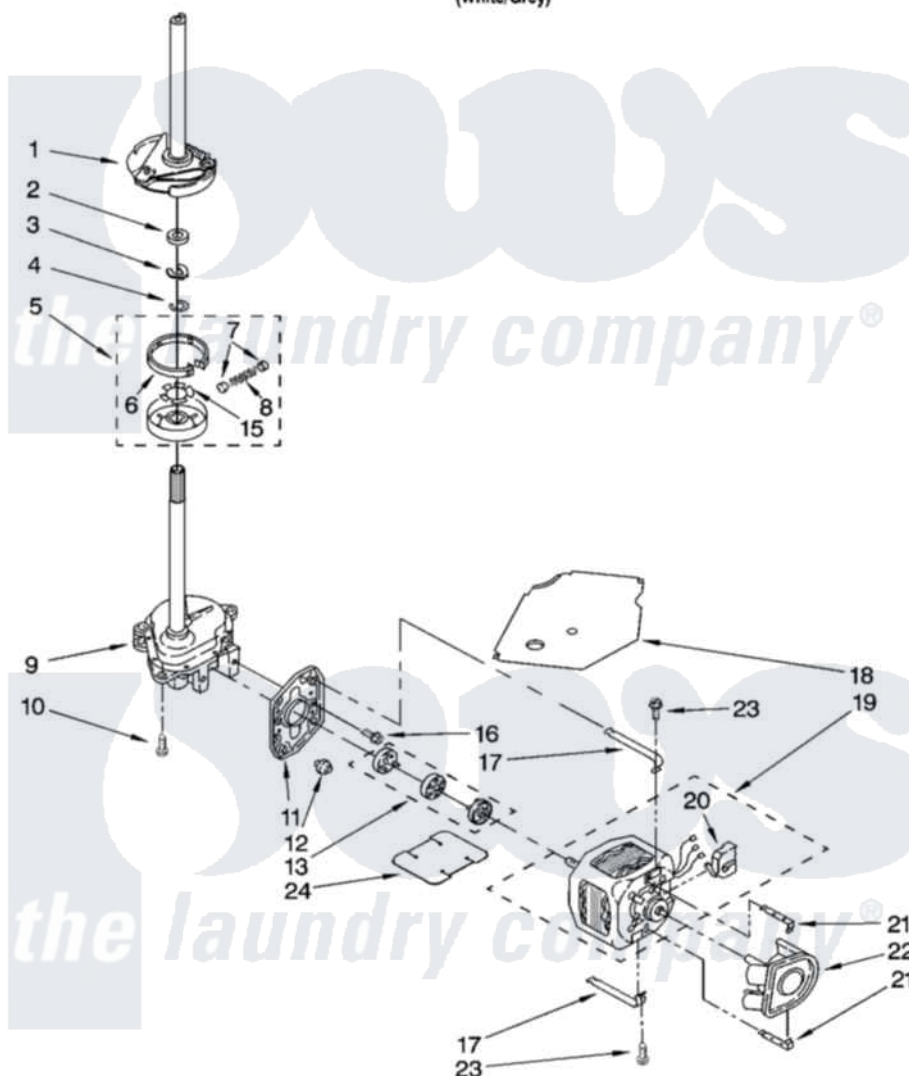

Whirlpool LSB6500PW2 04 - BRAKE, CLUTCH, GEARCASE, MOTOR AND PUMP PARTS

BRAKE, CLUTCH, GEARCASE, MOTOR AND PUMP PARTS

For Model: LSB6500PW2
(White/Grey)

8180571

7

Whirlpool [Residential Whirlpool LSB6500PW2 Washer Parts](#) Parts Diagram 04 - BRAKE, CLUTCH, GEARCASE, MOTOR AND PUMP PARTS
Click on the part number to view part

Item	Original Part Number	Replaced By	Status	Part Description
1	388952	285792		Basketdrive
2	63292			Washer, Spin Tube Thrust
3	62697	W10080230		Ring, Spin Tube Support
4	63283	285353		Ring
5	3951311	285785		Clutch
6	3951308	285790		Lining
7	62646			Cap, Clutch Spring
8	3946792			Spring And Damper Assembly
9	3360630	3360629		Gearcase
10	3357334	3400516		Screw Anti-Rattle
11	62611			Plate, Motor Mount To Gearcase
12	62691			Grommet, Motor
13	285753	285753A		Coupling
15	3355454			Clip, Main Drive

16	3400516		Screw Anti-Rattle
17	3349637	W10086010	Retainer, Motor
18	3362089		Shield, Tub To Motor
19	8529935		Motor, Main Drive
20	8529896		Switch, Main Drive Motor
21	8546127		Retainer, Pump
22	3363394		Pump
23	3387485	273556	Screw, 10-16 X 5/8
24	3946532		Shield, Motor