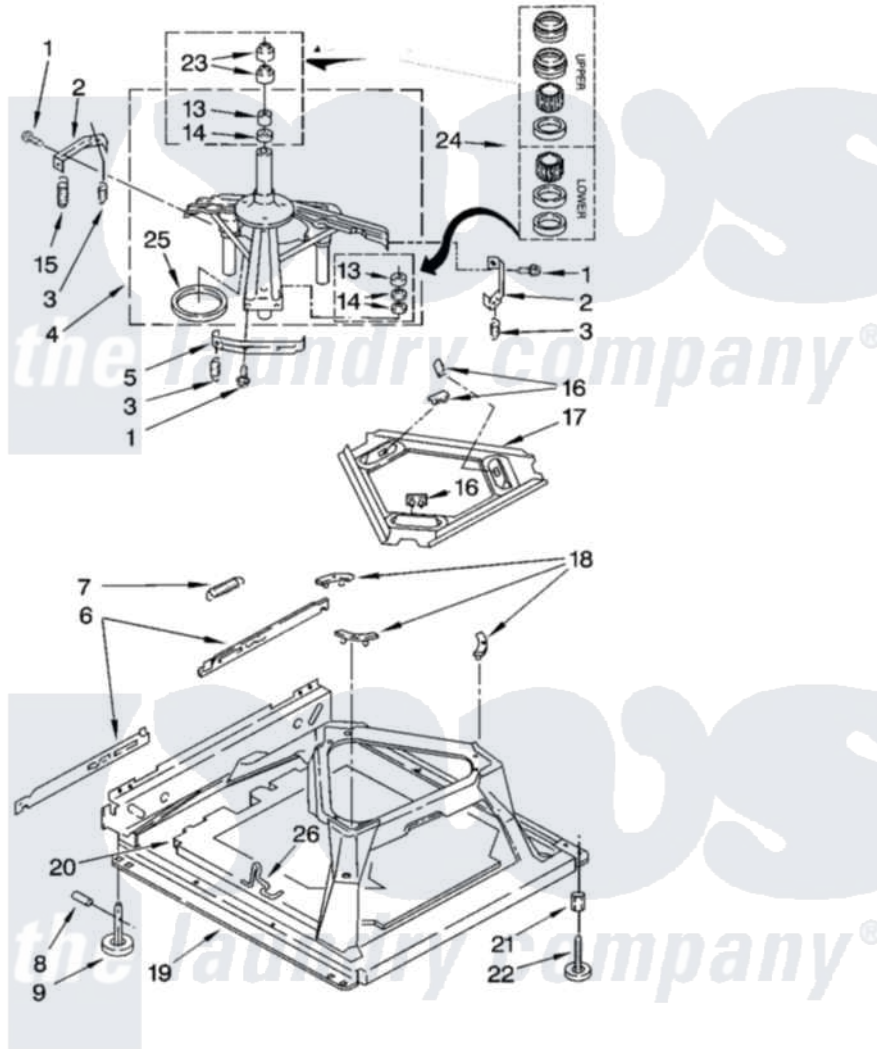

Whirlpool LSB6500PW2 05 - MACHINE BASE PARTS

MACHINE BASE PARTS

For Model: LSB6500PW2
(White/Grey)

8

8180571

Whirlpool Residential Whirlpool LSB6500PW2 Washer Parts Parts Diagram 05 - MACHINE BASE PARTS
Click on the part number to view part

Item	Original Part Number	Replaced By	Status	Part Description
1	3400076			Screw, Bracket Mounting
2	64067			Bracket, Spring Outer
3	63907			Spring, Suspension
4	3362087	280184		Support
5	64065			Bracket, Spring Outer
6	63466			Link, Leveling Mechanism
7	62597	8316845		Spring
8	62837			Pin, Knurled
9	62596	285244		Feet-Leveling
13	3347047	8546455		Bearing, Centerpost
14	357409	359449		Seal, Agitator Shaft
15	8318050	285901		Spring
16	62568	285219		Pad
17	3946509			Plate, Suspension
18	3363660	285744		Pad
19	3946512	285771		Base

20	8544816		Absorber, Sound
21	3359452		Nut, Lock
22	389102	W10001130	Foot, Leveling
23	356934	8577376	Seal, Centerpost
24	285203		Centerpost Bearing Kit
25	63134		Ring, Sound Deadening
26	63806	W10145155	Retainer, Suspension Spring