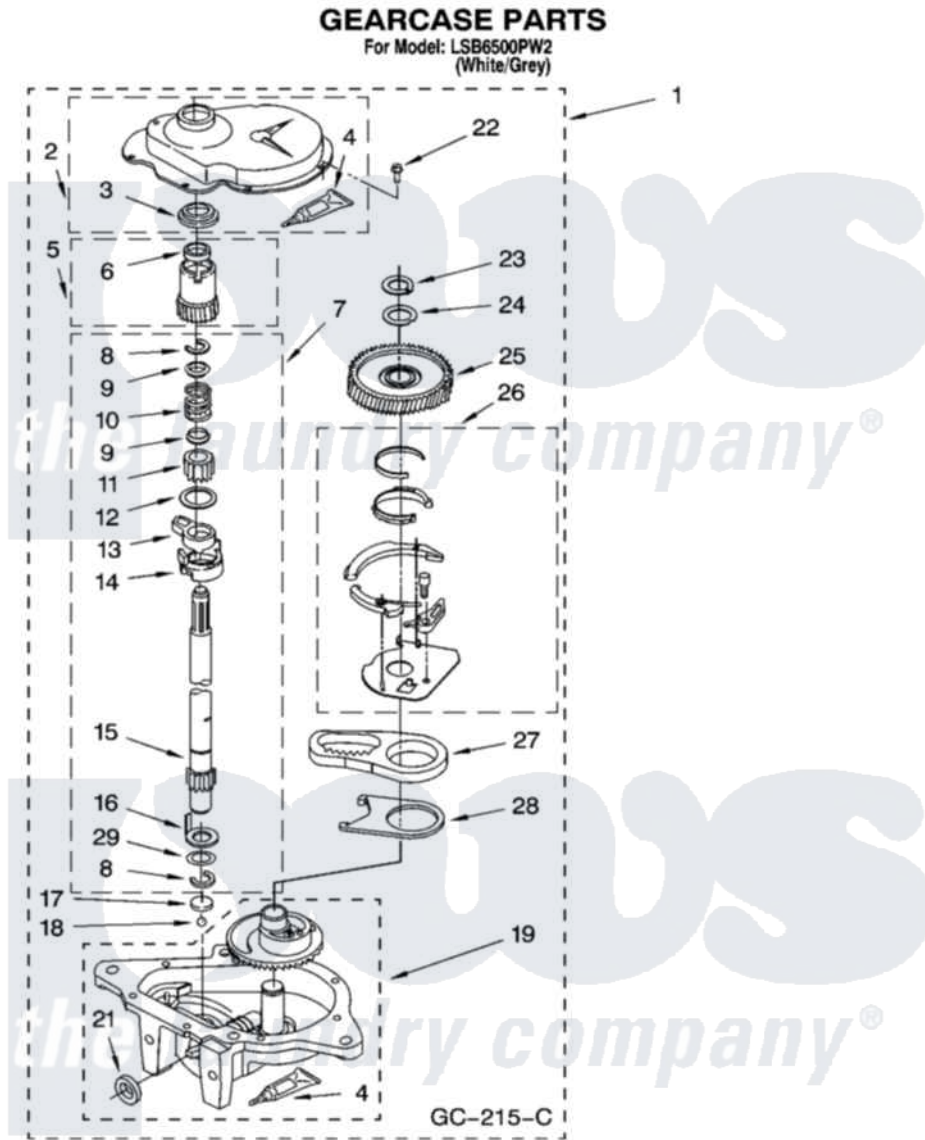

Whirlpool LSB6500PW2 08 - GEARCASE PARTS

12

8180571

Whirlpool [Residential Whirlpool LSB6500PW2 Washer Parts](#) Parts Diagram 08 - GEARCASE PARTS
Click on the part number to view part

Item	Original Part Number	Replaced By	Status	Part Description
1	3360630	3360629		Gearcase
2	285202			Cover, Gearcase
3	3349985			Seal, Gearcase Cover
4	285195			Sealer Sealer, Gasket
5	63320	285362		Gear and Pinion
6	356427			Seal, Spin Pinion
7	389387			Shaft, Agitator
8	90369		Not Available	Ring, Retaining (2)
9	62677			Retainer, Spring
10	62676			Spring, Agitator
11	63273	285509		Shaft, Agitator
12	62619			Washer, Agitator Gear
13	62580	285206		Cam-Agitator
14	62581	285206		Cam-Agitator
15	285509			Shaft, Agitator
16	62618			Washer, Cam Thrust

17	16018	285205	Bearing
18	85529	285205	Bearing
19	389230	285515	Gearcase
21	285352		Seal Kit, Thrust Plug
22	3351614		Screw, Gearcase Cover Mounting
23	3362552	285765	Ring-Retr
24	285735	285766	Washer Kit, Thrust
25	62570	285362	Gear and Pinon
26	388253	999516	Shelf-Glas
27	3349296	8546456	Rack, Connecting
28	62621		Actuator, Shift
29	388815		Washer, Intermediate 1 3976263 Miscellaneous Parts Bag 2 3976300 Washer, Inlet Hose 3 3366913 Clamp, Hose