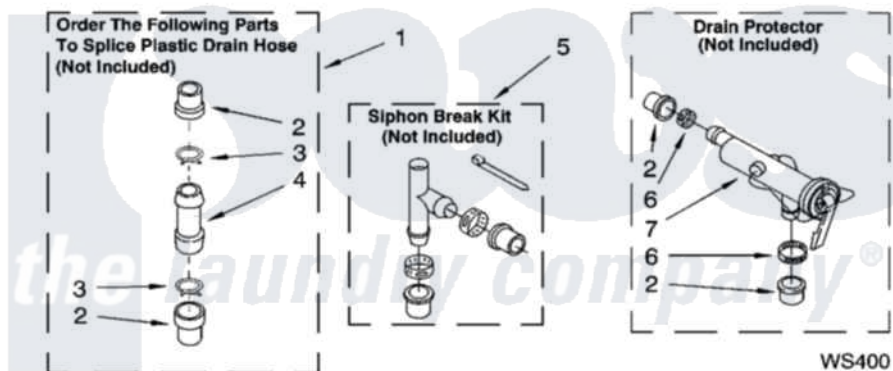

Whirlpool LSB6500PW2 09 - WATER SYSTEM PARTS, MISCELLANEOUS PARTS, OPTIONAL PARTS (NOT INCLUDED)

WATER SYSTEM PARTS

For Model: LSB6500PW2
(White/Grey)

8180571

13

Whirlpool [Residential Whirlpool LSB6500PW2 Washer Parts](#) Parts Diagram 09 - WATER SYSTEM PARTS, MISCELLANEOUS PARTS, OPTIONAL PARTS (NOT INCLUDED)

[Click on the part number to view part](#)

Item	Original Part Number	Replaced By	Status	Part Description
1	285442			Water System Parts
2	285321			Water System Parts
3	370447	285655		Clamp, Hose
4	16272			Connector, Straight
5	285320			Water System Parts
6	65349	285655		Clamp, Hose
7	367031			Water System Parts
1	3976263	285654		Parts-Misc
2	3976300	16123		Washer Inlet-Hose Miscellaneous Parts Must be Ordered Separately.
3	3366912	356138		Clamp, Hose
4	3359452			Nut, Lock
5	389102	W10001130		Foot, Leveling
6	3366913	3357331		Clamp, Drain