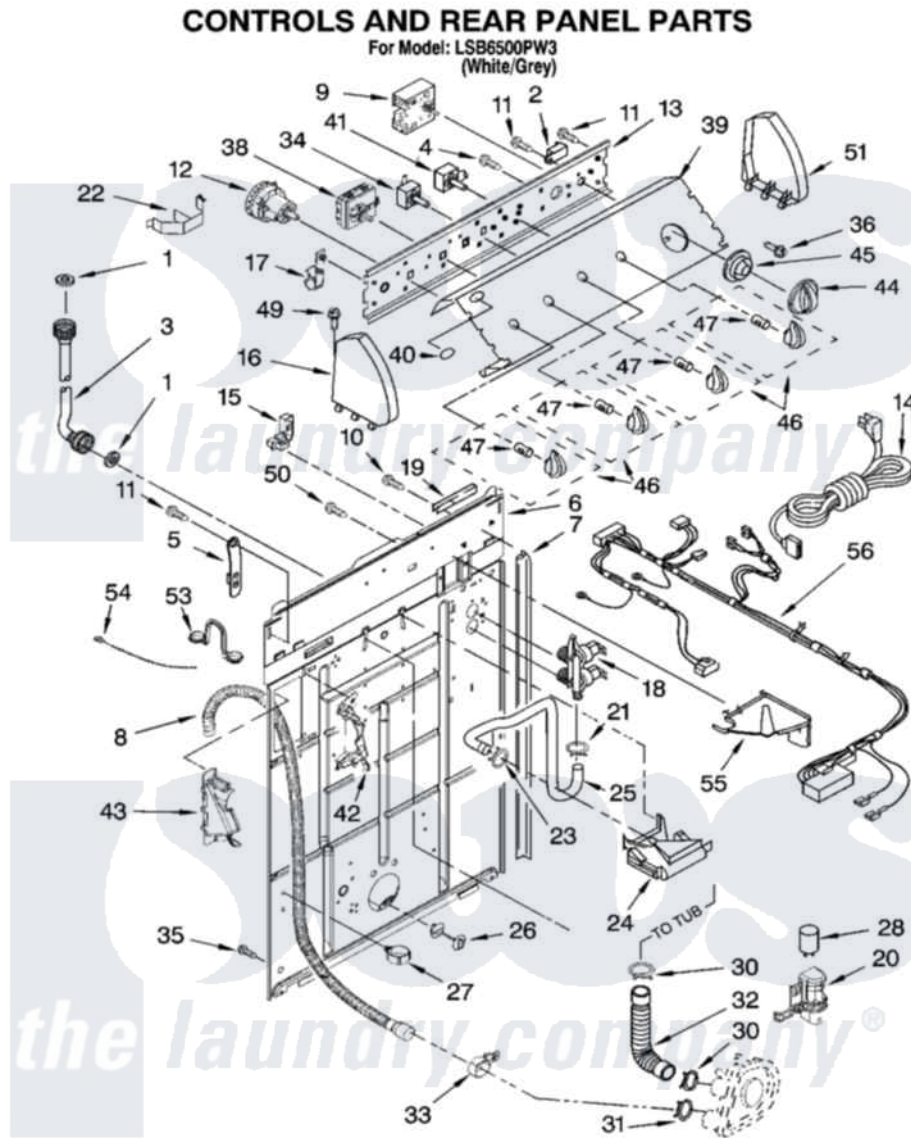

# Whirlpool LSB6500PW3 02 - CONTROLS AND REAR PANEL PARTS

8180649

3

Whirlpool Residential Whirlpool LSB6500PW3 Washer Parts Parts Diagram 02 - CONTROLS AND REAR PANEL PARTS  
Click on the part number to view part

Item	Original Part Number	Replaced By	Status	Part Description
1	3976300	<a href="#">16123</a>		Washer Inlet-Hose Miscellaneous Parts Must be Ordered Separately.
2	<a href="#">694419</a>			Mini-Buzzer
3	8571377	<a href="#">89503</a>		Hose-Inlet
"	8571378	<a href="#">89503</a>		Hose-Inlet
4	<a href="#">3400073</a>			Screw, Ground
5	<a href="#">8568314</a>			Strap, Console
6	<a href="#">8318015</a>			Panel, Rear
7	<a href="#">62747</a>			Pad, Rear Panel
8	8559373	<a href="#">W10096921</a>		Drain Hose Assembly
9	<a href="#">3955765</a>			Timer, Control
10	<a href="#">3351614</a>			Screw, Gearcase Cover Mounting
11	<a href="#">90767</a>			Screw, 8A X 3/8 HeX Washer Head Tapping
12	3366845	<a href="#">W10339326</a>		Switch-WL
13	<a href="#">8544893</a>			Bracket, Control