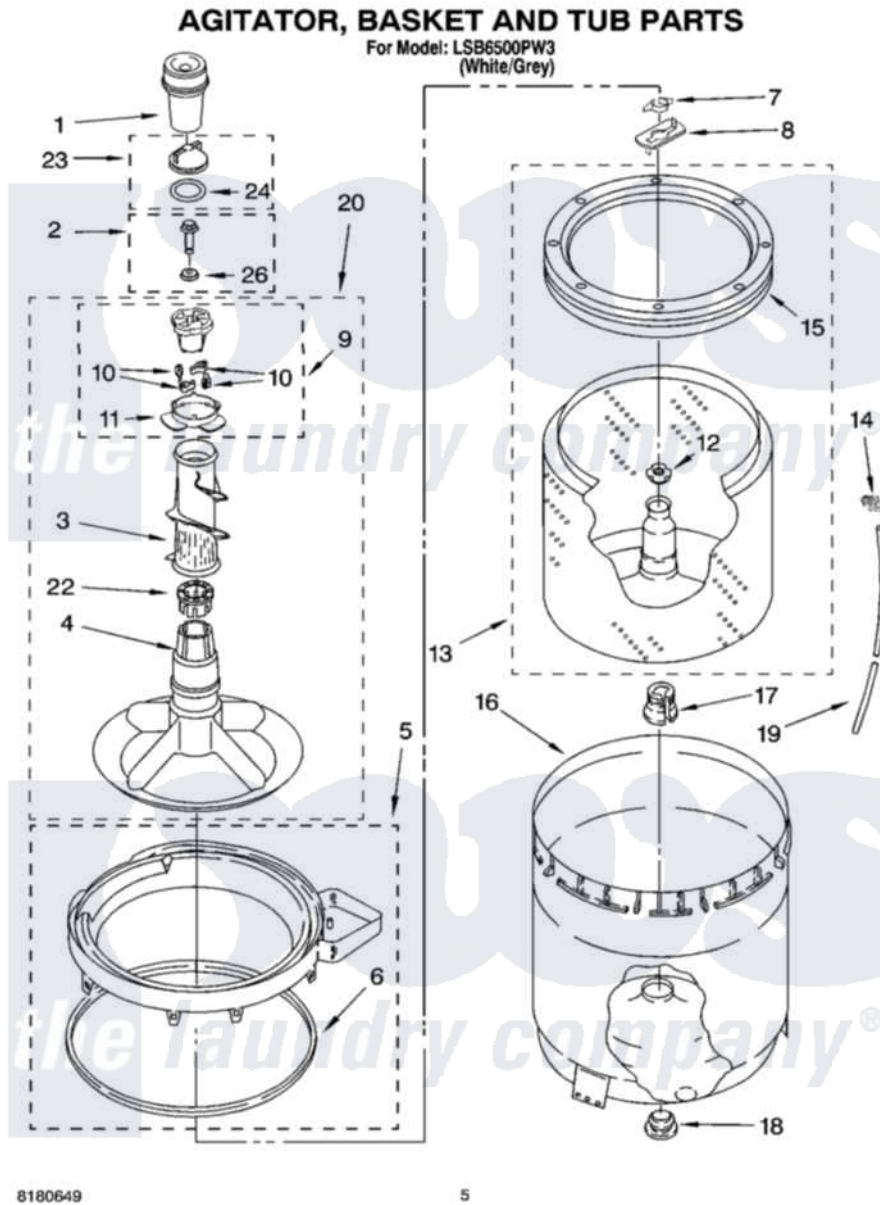

Whirlpool LSB6500PW3 03 - AGITATOR, BASKET AND TUB PARTS

8180649

5

Whirlpool [Residential Whirlpool LSB6500PW3 Washer Parts](#) Parts Diagram 03 - AGITATOR, BASKET AND TUB PARTS

[Click on the part number to view part](#)

Item	Original Part Number	Replaced By	Status	Part Description
1	63580			Dispenser, Fabric Softener
2	358237			Screw And Washer
3	3363003			Mover, Clothes
4	3951632			Agitator
5	8528150	W10445870		Ring-Tub
6	3976308			Gasket, Tub Ring
7	3354845			Clip, Agitator
8	3355921	8543666		Washer, Agitator
9	3951682	285809		Cam-Agitator
10	3366877	80040		Dog-Agitator
11	3952374			Bearing, Driven Cam
12	21366			Nut, Spanner
13	8526016	W10389328		Clothes Container, Assembly
14	2219077			Clip, Pressure Switch Hose
15	8519788	387240		Ring, Balance
16	63849			Strain Relief, Power Cord

17	389140		Tub Block, Basket Drive
18	383727		Gasket, Centerpodt
19	3347780	353244	Hose, Pressure Switch
20	3951744		Agitator Assembly
22	3951608		Spacer, Thrust
23	3354733	W10074580	Cap, Barrier
24	3348855	W10072840	Fabric Softener
26	3949550		Washer