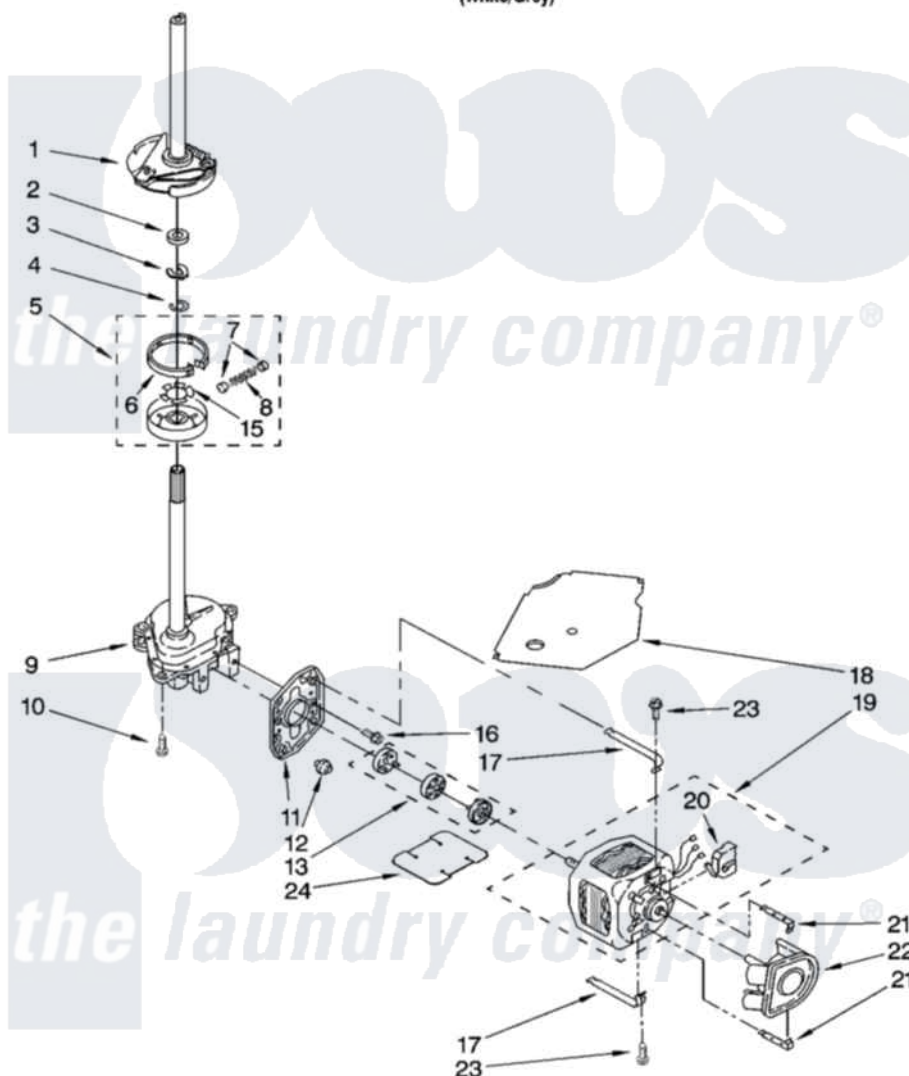

# Whirlpool LSB6500PW3 04 - BRAKE, CLUTCH, GEARCASE, MOTOR AND PUMP PARTS

## BRAKE, CLUTCH, GEARCASE, MOTOR AND PUMP PARTS

For Model: LSB6500PW3  
(White/Grey)

8180649

7

Whirlpool [Residential Whirlpool LSB6500PW3 Washer Parts](#) Parts Diagram 04 - BRAKE, CLUTCH, GEARCASE, MOTOR AND PUMP PARTS  
Click on the part number to view part

Item	Original Part Number	Replaced By	Status	Part Description
1	388952	<a href="#">285792</a>		Basketdrive
2	<a href="#">63292</a>			Washer, Spin Tube Thrust
3	62697	<a href="#">W10080230</a>		Ring, Spin Tube Support
4	63283	<a href="#">285353</a>		Ring
5	3951311	<a href="#">285785</a>		Clutch
6	3951308	<a href="#">285790</a>		Lining
7	<a href="#">62646</a>			Cap, Clutch Spring
8	<a href="#">3946792</a>			Spring And Damper Assembly
9	3360630	<a href="#">3360629</a>		Gearcase
10	3357334	<a href="#">3400516</a>		Screw Anti-Rattle
11	<a href="#">62611</a>			Plate, Motor Mount To Gearcase
12	<a href="#">62691</a>			Grommet, Motor
13	285753	<a href="#">285753A</a>		Coupling
15	<a href="#">3355454</a>			Clip, Main Drive

16	<a href="#">3400516</a>		Screw Anti-Rattle
17	3349637	<a href="#">W10086010</a>	Retainer, Motor
18	<a href="#">3362089</a>		Shield, Tub To Motor
19	<a href="#">8529935</a>		Motor, Main Drive
20	<a href="#">8529896</a>		Switch, Main Drive Motor
21	<a href="#">8546127</a>		Retainer, Pump
22	<a href="#">3363394</a>		Pump
23	3387485	<a href="#">273556</a>	Screw, 10-16 X 5/8
24	<a href="#">3946532</a>		Shield, Motor