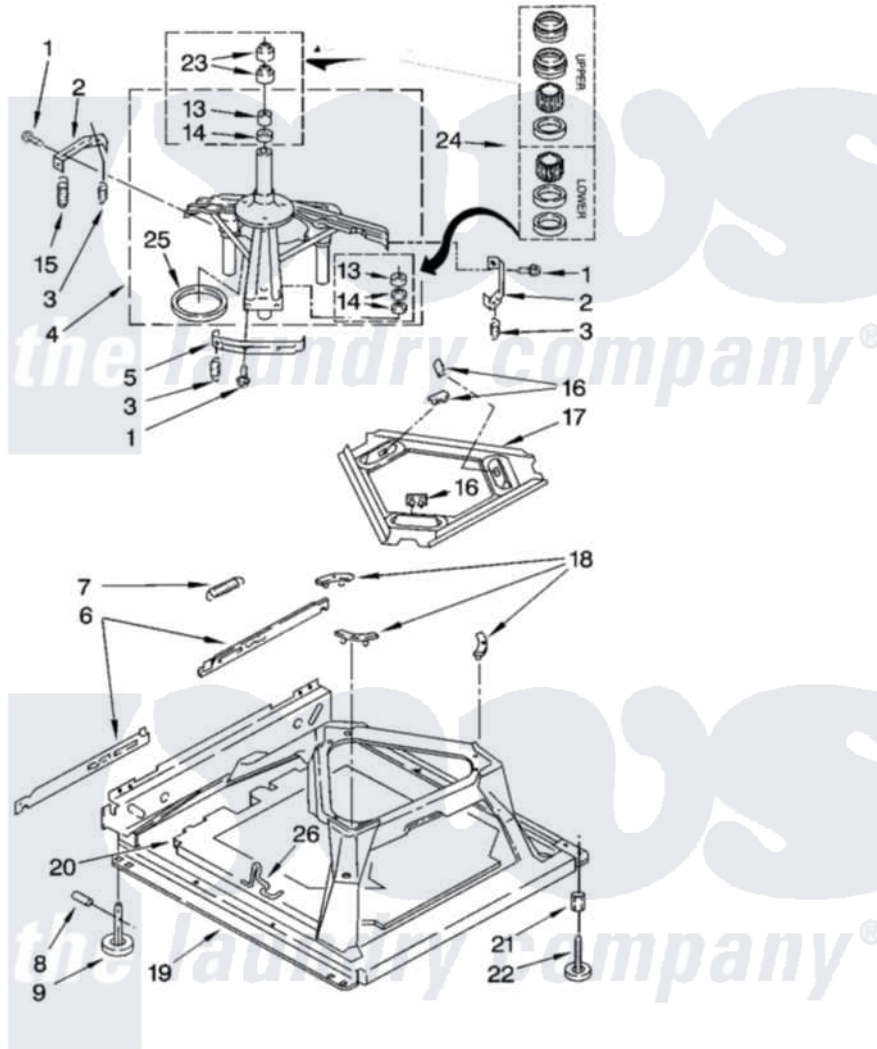

Whirlpool LSB6500PW3 05 - MACHINE BASE PARTS

MACHINE BASE PARTS

For Model: LSB6500PW3
(White/Grey)

8

8180649

Whirlpool Residential Whirlpool LSB6500PW3 Washer Parts Parts Diagram 05 - MACHINE BASE PARTS

[Click on the part number to view part](#)

Item	Original Part Number	Replaced By	Status	Part Description
1	3400076			Screw, Bracket Mounting
2	64067			Bracket, Spring Outer
3	63907			Spring, Suspension
4	8575214	280184		Support
5	64065			Bracket, Spring Outer
6	63466			Link, Leveling Mechanism
7	62597	8316845		Spring
8	62837			Pin, Knurled
9	62596	285244		Feet-Leveling
13	3347047	8546455		Bearing, Centerpost
14	357409	359449		Seal, Agitator Shaft
15	8318050	285901		Spring
16	62568	285219		Pad
17	3946509			Plate, Suspension
18	3363660	285744		Pad
19	3946512	285771		Base

20	8544816		Absorber, Sound
21	3359452		Nut, Lock
22	389102	W10001130	Foot, Leveling
23	356934	8577376	Seal, Centerpost
24	285203		Centerpost Bearing Kit
25	63134		Ring, Sound Deadening
26	63806	W10145155	Retainer, Suspension Spring