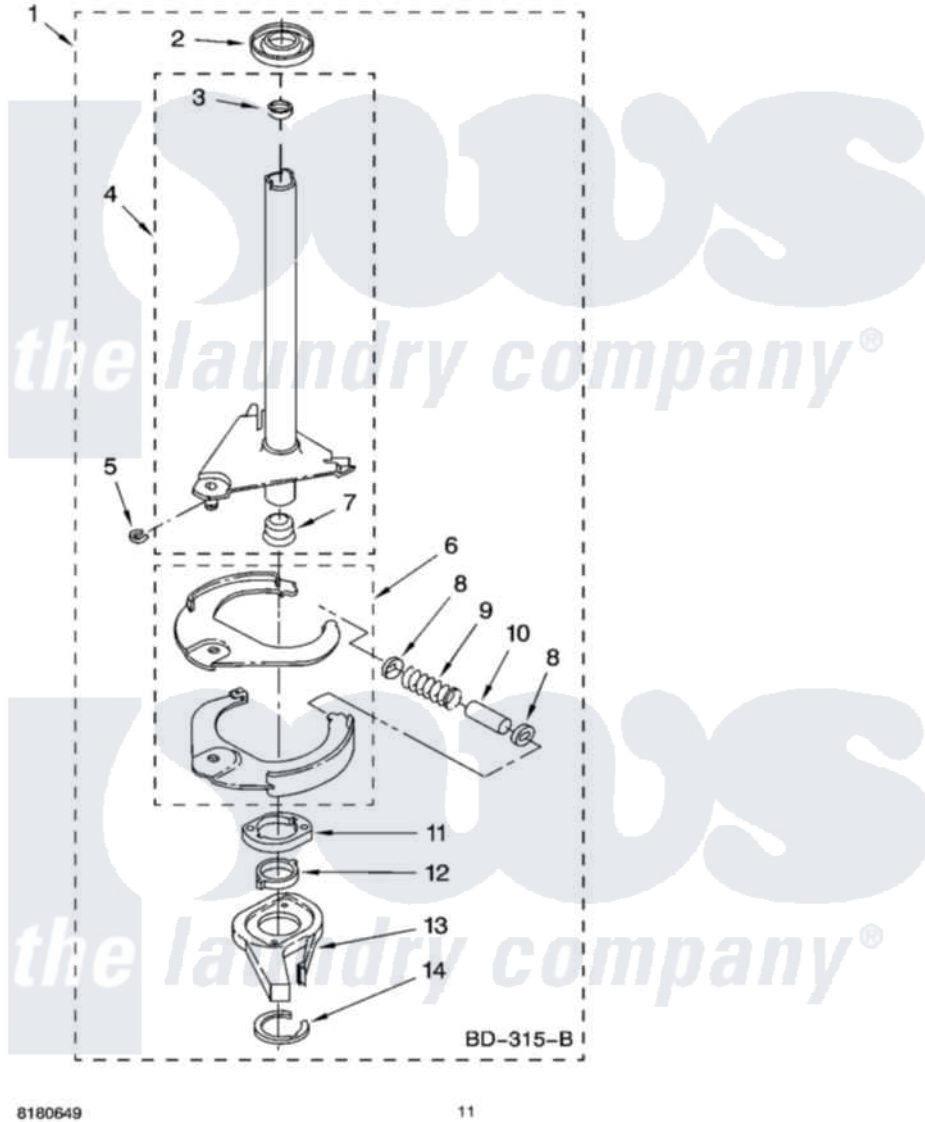

# Whirlpool LSB6500PW3 07 - BRAKE AND DRIVE TUBE PARTS

## BRAKE AND DRIVE TUBE PARTS

For Model: LSB6500PW3  
(White/Grey)

8180649

11

Whirlpool Residential Whirlpool LSB6500PW3 Washer Parts Parts Diagram 07 - BRAKE AND DRIVE TUBE PARTS  
Click on the part number to view part

Item	Original Part Number	Replaced By	Status	Part Description
1	388952	<a href="#">285792</a>		Basketdrive
2	<a href="#">62658</a>			Ring, Thrust
3	<a href="#">356427</a>			Seal, Spin Pinion
4	64027	<a href="#">64208</a>		Tube-Spin
5	64035	<a href="#">W10083190</a>		Ring, Retaining
6	64232	<a href="#">285438</a>		Shoe-Brake
7	62703	<a href="#">8546462</a>		"T" Bearing, Spin Tube
8	3353956	<a href="#">285658</a>		Sleeve
9	387806		Not Available	Spring, Brake
10	3355360	<a href="#">285658</a>		Sleeve
11	661516	<a href="#">8546461</a>		Cam, Brake Release
12	<a href="#">63022</a>			Sleeve, Cam
13	64194	<a href="#">285790</a>		Lining
14	90368	<a href="#">W10083200</a>		Ring, Retaining
"	N/A		Not Available	FOLLOWING PARTS NOT ILLUSTRATED
"	<a href="#">285208</a>			Lubricant