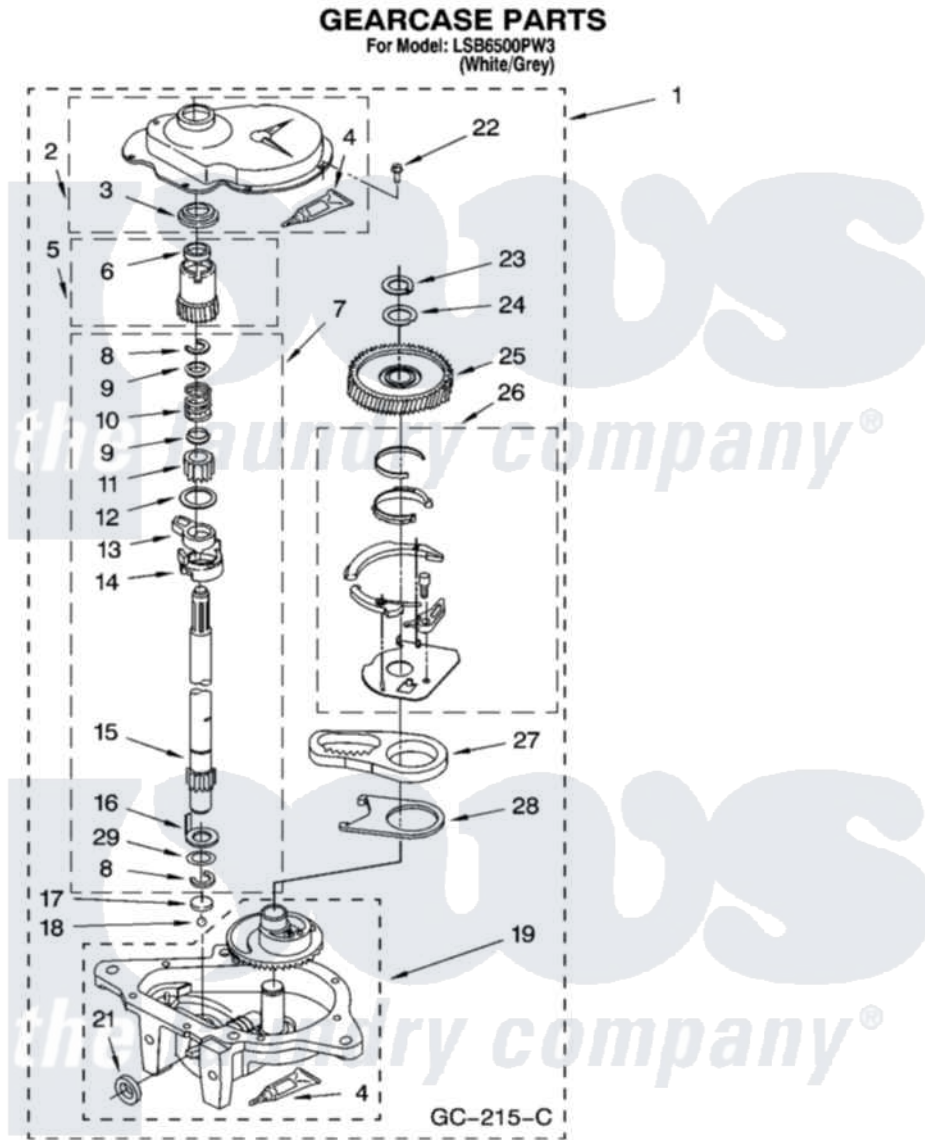

Whirlpool LSB6500PW3 08 - GEARCASE PARTS

12

8180649

Whirlpool [Residential Whirlpool LSB6500PW3 Washer Parts](#) Parts Diagram 08 - GEARCASE PARTS
Click on the part number to view part

Item	Original Part Number	Replaced By	Status	Part Description
1	3360630	3360629		Gearcase
2	285202			Cover, Gearcase
3	3349985			Seal, Gearcase Cover
4	285195			Sealer Sealer, Gasket
5	63320	285362		Gear and Pinion
6	356427			Seal, Spin Pinion
7	389387			Shaft, Agitator
8	90369		Not Available	Ring, Retaining (2)
9	62677			Retainer, Spring
10	62676			Spring, Agitator
11	63273	285509		Shaft, Agitator
12	62619			Washer, Agitator Gear
13	62580	285206		Cam-Agitator
14	62581	285206		Cam-Agitator
15	285509			Shaft, Agitator
16	62618			Washer, Cam Thrust

17	16018	285205	Bearing
18	85529	285205	Bearing
19	389230	285515	Gearcase
21	285352		Seal Kit, Thrust Plug
22	3351614		Screw, Gearcase Cover Mounting
23	3362552	285765	Ring-Retr
24	285735	285766	Washer Kit, Thrust
25	62570	285362	Gear and Pinon
26	388253	999516	Shelf-Glas
27	3349296	8546456	Rack, Connecting
28	62621		Actuator, Shift
29	388815		Washer, Intermediate 1 3976263 Miscellaneous Parts Bag 2 3976300 Washer, Inlet Hose 3 3366913 Clamp, Hose