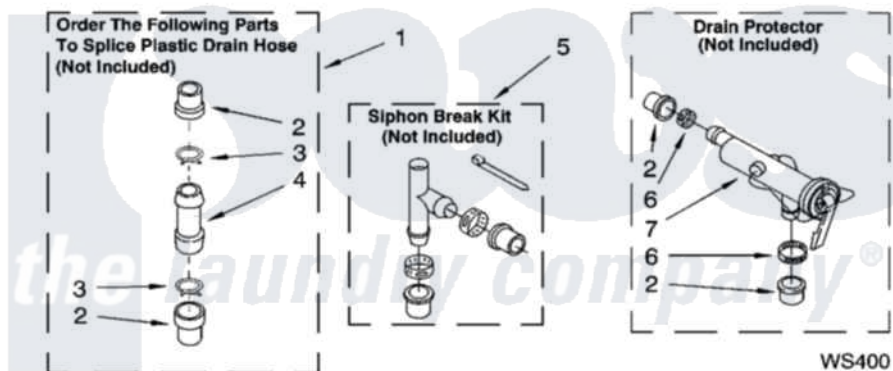

Whirlpool LSB6500PW3 09 - WATER SYSTEM PARTS, MISCELLANEOUS PARTS, OPTIONAL PARTS (NOT INCLUDED)

**WATER SYSTEM PARTS**

For Model: LSB6500PW3  
(White/Grey)

8180649

13

Whirlpool [Residential Whirlpool LSB6500PW3 Washer Parts](#) Parts Diagram 09 - WATER SYSTEM PARTS, MISCELLANEOUS PARTS, OPTIONAL PARTS (NOT INCLUDED)

[Click on the part number to view part](#)

Item	Original Part Number	Replaced By	Status	Part Description
1	<a href="#">285442</a>			Water System Parts
2	<a href="#">285321</a>			Water System Parts
3	370447	<a href="#">285655</a>		Clamp, Hose
4	<a href="#">16272</a>			Connector, Straight
5	<a href="#">285320</a>			Water System Parts
6	65349	<a href="#">285655</a>		Clamp, Hose
7	<a href="#">367031</a>			Water System Parts
1	<a href="#">3957361</a>			Miscellaneous Parts Bag
2	3976300	<a href="#">16123</a>		Washer Inlet-Hose Miscellaneous Parts Must be Ordered Separately.
3	<a href="#">3359452</a>			Nut, Lock
4	389102	<a href="#">W10001130</a>		Foot, Leveling
	<a href="#">72017</a>			Paint, Touch-Up
"	<a href="#">350938</a>			Paint, Pressurized Spray B