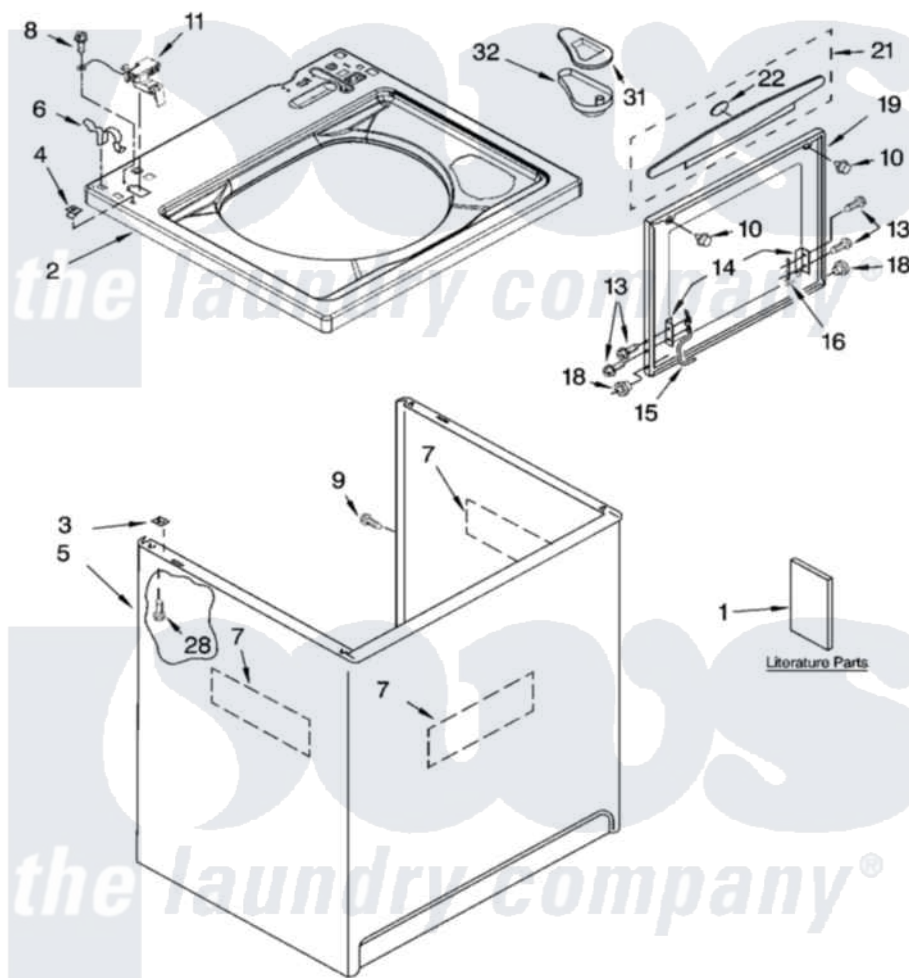

Whirlpool LSB6500PW4 01 - TOP AND CABINET PARTS

TOP AND CABINET PARTS

For Model: LSB6500PW4
(White/Grey)

AUTOMATIC
WASHER

11-05 Litho in U.S.A. (drd)

1

Part No. 8180894

[Whirlpool Residential Whirlpool LSB6500PW4 Washer Parts](#) Parts Diagram 01 - TOP AND CABINET PARTS

[Click on the part number to view part](#)

| Item | Original Part Number | Replaced By | Status | Part Description |
|------|-------------------------|-------------|---------------|--|
| 1 | 3958075 | | Not Available | Installation Instructions |
| " | 8578232 | | Not Available | Use & Care Guide |
| " | 3955903 | | Not Available | Feature Sheet |
| " | 3957477 | | Not Available | Energy Guide |
| " | 8565442 | | Not Available | Wiring Diagram |
| " | N/A | | Not Available | Following May Be Purchased DO-IT-YOURSELF REPAIR MANUALS |
| " | 4313896 | | | Do-It-Yourself Repair Manuals |
| 2 | 8543447 | | | Top |
| 3 | 62750 | | | Spacer, Cabinet To Top (4) |
| 4 | 357213 | | | Nut, Push-In |
| 5 | 63424 | | | Cabinet |
| 6 | 62780 | | | Clip, Top And Cabinet And Rear Panel |
| 7 | 3976348 | | | Absorber, Sound |
| 8 | 3351614 | | | Screw, Gearcase Cover Mounting |

| | | | |
|----|-------------------------|---------------------------|---------------------------|
| 9 | 3357011 | 308685 | Side Trim) |
| 10 | 9724509 | | Bumper, Lid |
| 11 | 8318084 | | Switch, Lid |
| 13 | 355274 | W10119828 | Screw, Lid Hinge Mounting |
| 14 | 21097 | | Pad, Lid Hinge |
| 15 | 8559336 | W10225136 | Hinge 7 Pad Assembly |
| 16 | 91770 | | Hinge, Lid |
| 18 | 8319539 | | Bearing, Lid Hinge |
| 19 | 8558401 | W10193861 | Lid |
| 21 | 3956012 | | Handle, Lid |
| 22 | 3956010 | | Insert, Handle |
| 28 | 3390631 | | Screw, 10-16 X 3/8 |
| 31 | 3955788 | | Cover, Dispenser |
| 32 | 8519517 | | Dispenser, Bleach |