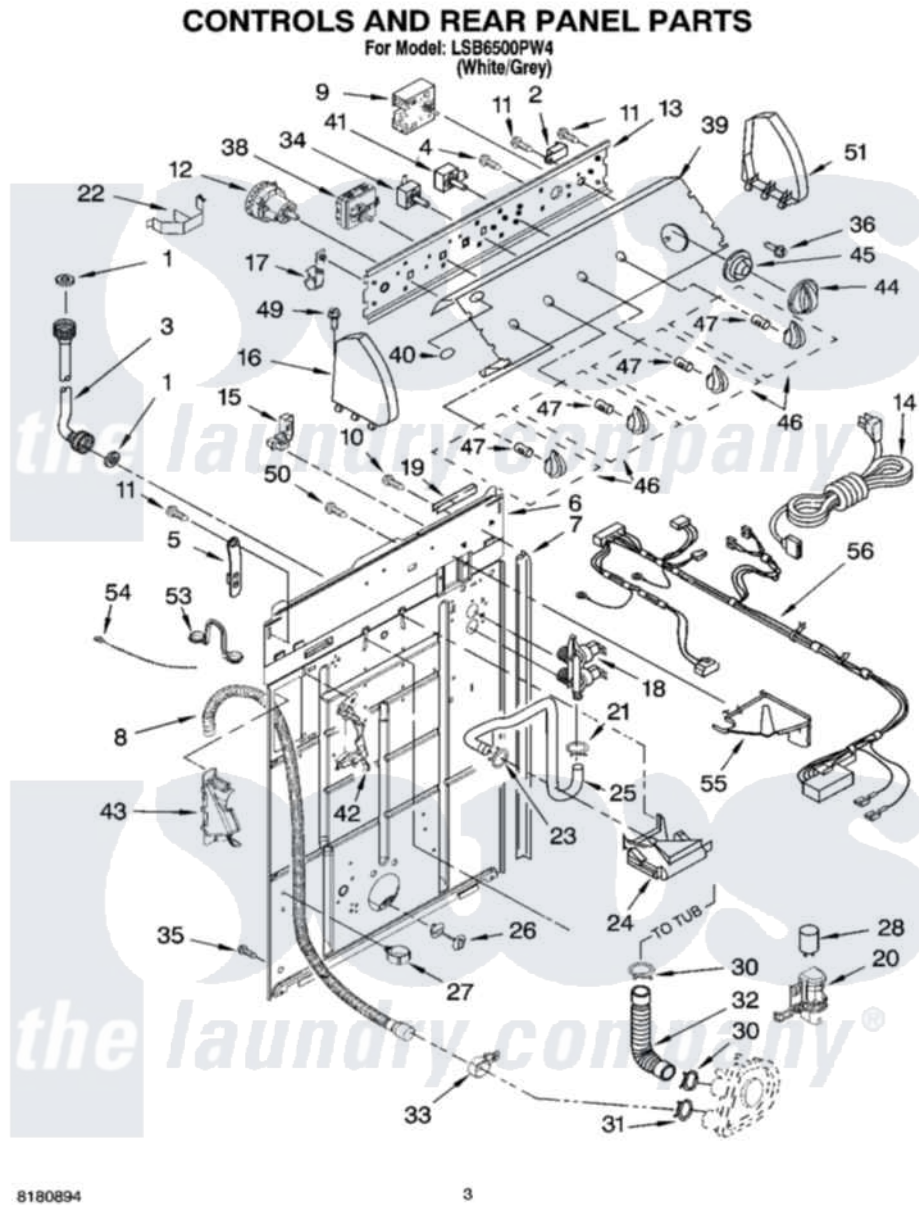

Whirlpool LSB6500PW4 02 - CONTROLS AND REAR PANEL PARTS

8180894

3

Whirlpool [Residential Whirlpool LSB6500PW4 Washer Parts](#) Parts Diagram 02 - CONTROLS AND REAR PANEL PARTS
Click on the part number to view part

Item	Original Part Number	Replaced By	Status	Part Description
1	3976300	16123		Washer Inlet-Hose Miscellaneous Parts Must be Ordered Separately.
2	694419			Mini-Buzzer
3	8571377	89503		Hose-Inlet
"	8571378	89503		Hose-Inlet
4	3400073			Screw, Ground
5	8568314			Strap, Console
6	8318015			Panel, Rear
7	62747			Pad, Rear Panel
8	8559373	W10096921		Drain Hose Assembly
9	3955765			Timer, Control
10	3351614			Screw, Gearcase Cover Mounting
11	90767			Screw, 8A X 3/8 HeX Washer Head Tapping
12	3366845	W10339326		Switch-WL
13	8544893			Bracket, Control