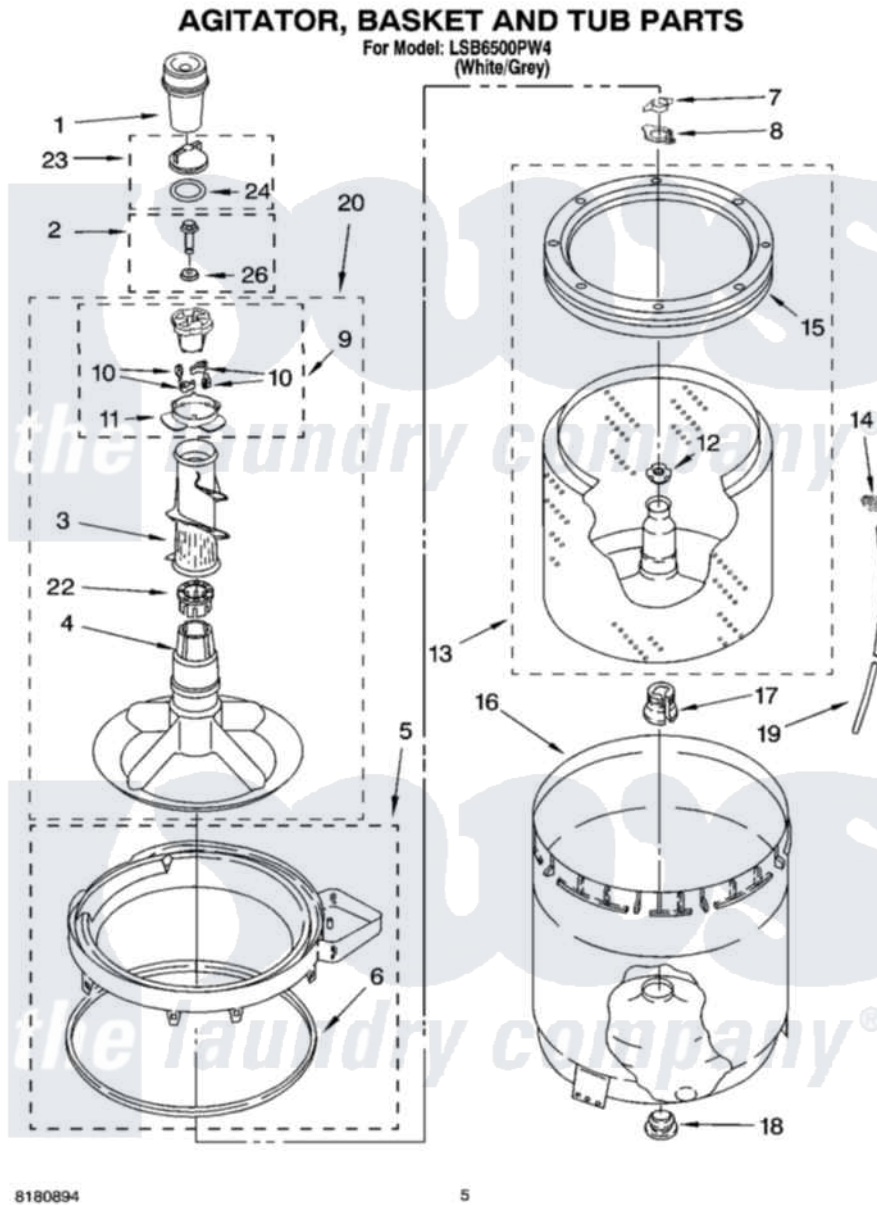

# Whirlpool LSB6500PW4 03 - AGITATOR, BASKET AND TUB PARTS

8180894

5

Whirlpool Residential Whirlpool LSB6500PW4 Washer Parts Parts Diagram 03 - AGITATOR, BASKET AND TUB PARTS

[Click on the part number to view part](#)

Item	Original Part Number	Replaced By	Status	Part Description
1	<a href="#">63580</a>			Dispenser, Fabric Softener
2	<a href="#">358237</a>			Screw And Washer
3	<a href="#">3363003</a>			Mover, Clothes
4	<a href="#">3951632</a>			Agitator
5	8528150	<a href="#">W10445870</a>		Ring-Tub
6	<a href="#">3976308</a>			Gasket, Tub Ring
7	<a href="#">3354845</a>			Clip, Agitator
8	<a href="#">8543666</a>			Washer, Agitator
9	3951682	<a href="#">285809</a>		Cam-Agitator
10	3366877	<a href="#">80040</a>		Dog-Agitator
11	<a href="#">3952374</a>			Bearing, Driven Cam
12	<a href="#">21366</a>			Nut, Spanner
13	8526016	<a href="#">W10389328</a>		Clothes Container, Assembly
14	<a href="#">2219077</a>			Clip, Pressure Switch Hose
15	8519788	<a href="#">387240</a>		Ring, Balance
16	<a href="#">63849</a>			Strain Relief, Power Cord

17	<a href="#">389140</a>		Tub Block, Basket Drive
18	<a href="#">383727</a>		Gasket, Centerpodt
19	3347780	<a href="#">353244</a>	Hose, Pressure Switch
20	<a href="#">3951744</a>		Agitator Assembly
22	<a href="#">3951608</a>		Spacer, Thrust
23	3354733	<a href="#">W10074580</a>	Cap, Barrier
24	3348855	<a href="#">W10072840</a>	Fabric Softener
26	<a href="#">3949550</a>		Washer