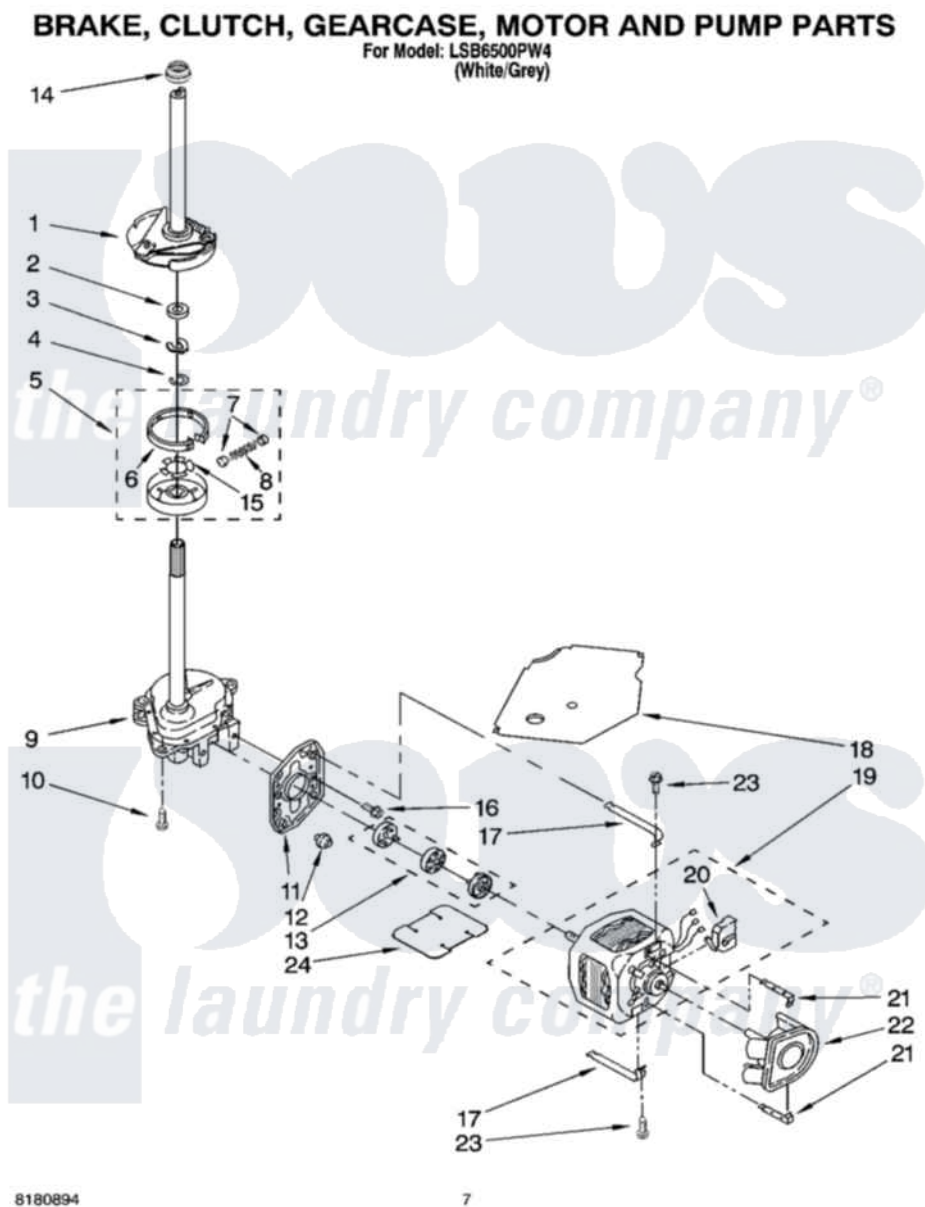

Whirlpool LSB6500PW4 04 - BRAKE, CLUTCH, GEARCASE, MOTOR AND PUMP PARTS

Whirlpool [Residential Whirlpool LSB6500PW4 Washer Parts](#) Parts Diagram 04 - BRAKE, CLUTCH, GEARCASE, MOTOR AND PUMP PARTS
Click on the part number to view part

Item	Original Part Number	Replaced By	Status	Part Description
1	388952	285792		Basketdrive
2	63292			Washer, Spin Tube Thrust
3	62697	W10080230		Ring, Spin Tube Support
4	63283	285353		Ring
5	3951311	285785		Clutch
6	3951308	285790		Lining
7	62646			Cap, Clutch Spring
8	3946792			Spring And Damper Assembly
9	3360630	3360629		Gearcase
10	3357334	3400516		Screw Anti-Rattle
11	62611			Plate, Motor Mount To Gearcase
12	62691			Grommet, Motor
13	285753	285753A		Coupling
14	8577374			Seal, Centerpost

15	3355454		Clip, Main Drive
16	3400516		Screw Anti-Rattle
17	3349637	W10086010	Retainer, Motor
18	3362089		Shield, Tub To Motor
19	8529935		Motor, Main Drive
20	8529896		Switch, Main Drive Motor
21	8546127		Retainer, Pump
22	3363394		Pump
23	3387485	273556	Screw, 10-16 X 5/8
24	3946532		Shield, Motor