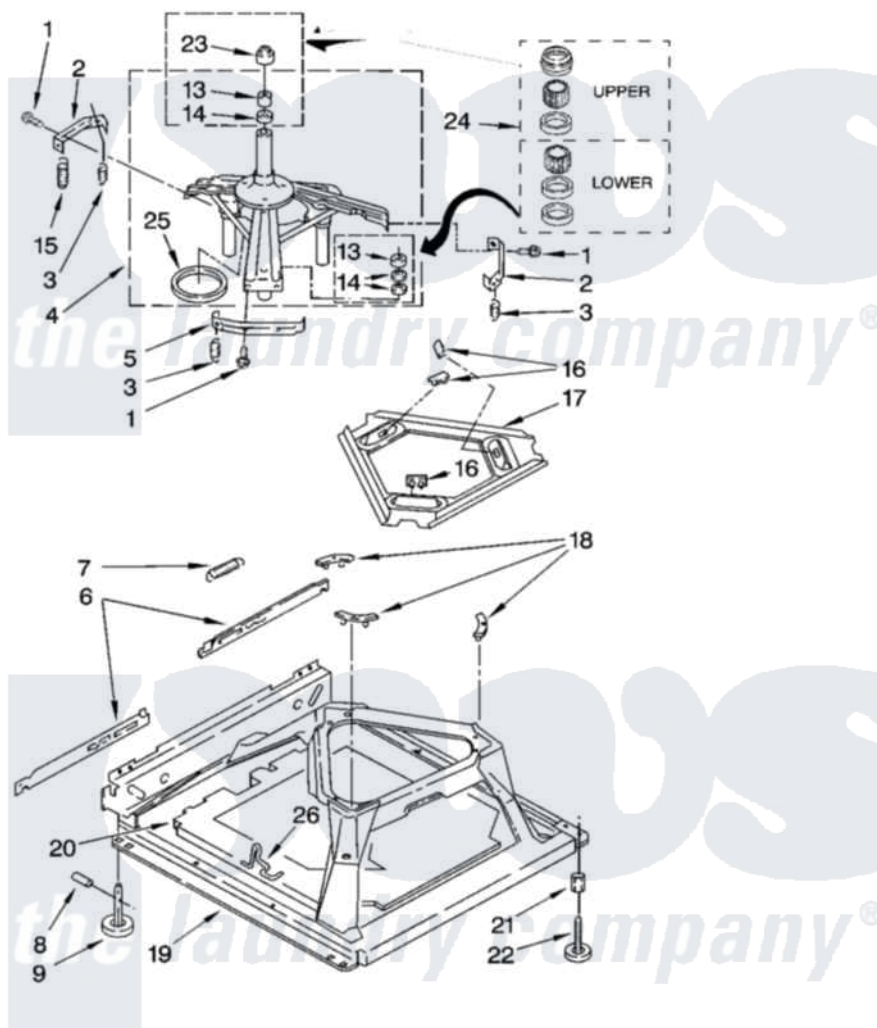

Whirlpool LSB6500PW4 05 - MACHINE BASE PARTS

MACHINE BASE PARTS

For Model: LSB6500PW4
(White/Grey)

8

8180894

Whirlpool Residential Whirlpool LSB6500PW4 Washer Parts Parts Diagram 05 - MACHINE BASE PARTS

[Click on the part number to view part](#)

Item	Original Part Number	Replaced By	Status	Part Description
1	3400076			Screw, Bracket Mounting
2	64067			Bracket, Spring Outer
3	63907			Spring, Suspension
4	8575214	280184		Support
5	64065			Bracket, Spring Outer
6	63466			Link, Leveling Mechanism
7	62597	8316845		Spring
8	62837			Pin, Knurled
9	62596	285244		Feet-Leveling
13	3347047	8546455		Bearing, Centerpost
14	357409	359449		Seal, Agitator Shaft
15	8318050	285901		Spring
16	62568	285219		Pad
17	3946509			Plate, Suspension
18	3363660	285744		Pad
19	3946512	285771		Base

20	8544816		Absorber, Sound
21	3359452		Nut, Lock
22	389102	W10001130	Foot, Leveling
23	8577376		Seal, Centerpost
24	285203		Centerpost Bearing Kit
25	63134		Ring, Sound Deadening
26	63806	W10145155	Retainer, Suspension Spring