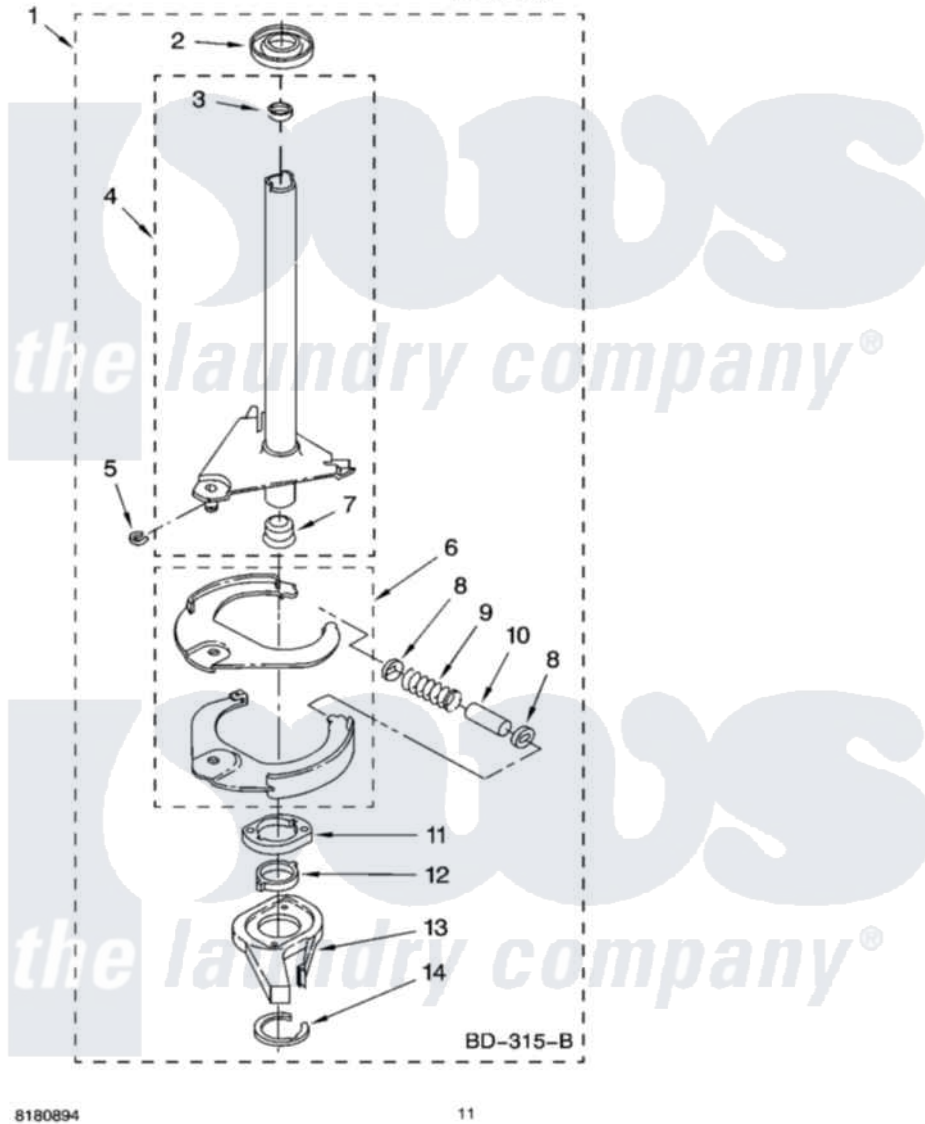

# Whirlpool LSB6500PW4 07 - BRAKE AND DRIVE TUBE PARTS

## BRAKE AND DRIVE TUBE PARTS

For Model: LSB6500PW4  
(White/Grey)

8180894

11

Whirlpool Residential Whirlpool LSB6500PW4 Washer Parts Parts Diagram 07 - BRAKE AND DRIVE TUBE PARTS  
Click on the part number to view part

Item	Original Part Number	Replaced By	Status	Part Description
1	388952	<a href="#">285792</a>		Basketdrive
2	<a href="#">62658</a>			Ring, Thrust
3	<a href="#">356427</a>			Seal, Spin Pinion
4	64027	<a href="#">64208</a>		Tube-Spin
5	64035	<a href="#">W10083190</a>		Ring, Retaining
6	64232	<a href="#">285438</a>		Shoe-Brake
7	62703	<a href="#">8546462</a>		"T" Bearing, Spin Tube
8	3353956	<a href="#">285658</a>		Sleeve
9	387806		Not Available	Spring, Brake
10	3355360	<a href="#">285658</a>		Sleeve
11	661516	<a href="#">8546461</a>		Cam, Brake Release
12	<a href="#">63022</a>			Sleeve, Cam
13	64194	<a href="#">285790</a>		Lining
14	90368	<a href="#">W10083200</a>		Ring, Retaining
"	N/A		Not Available	FOLLOWING PARTS NOT ILLUSTRATED
"	<a href="#">285208</a>			Lubricant