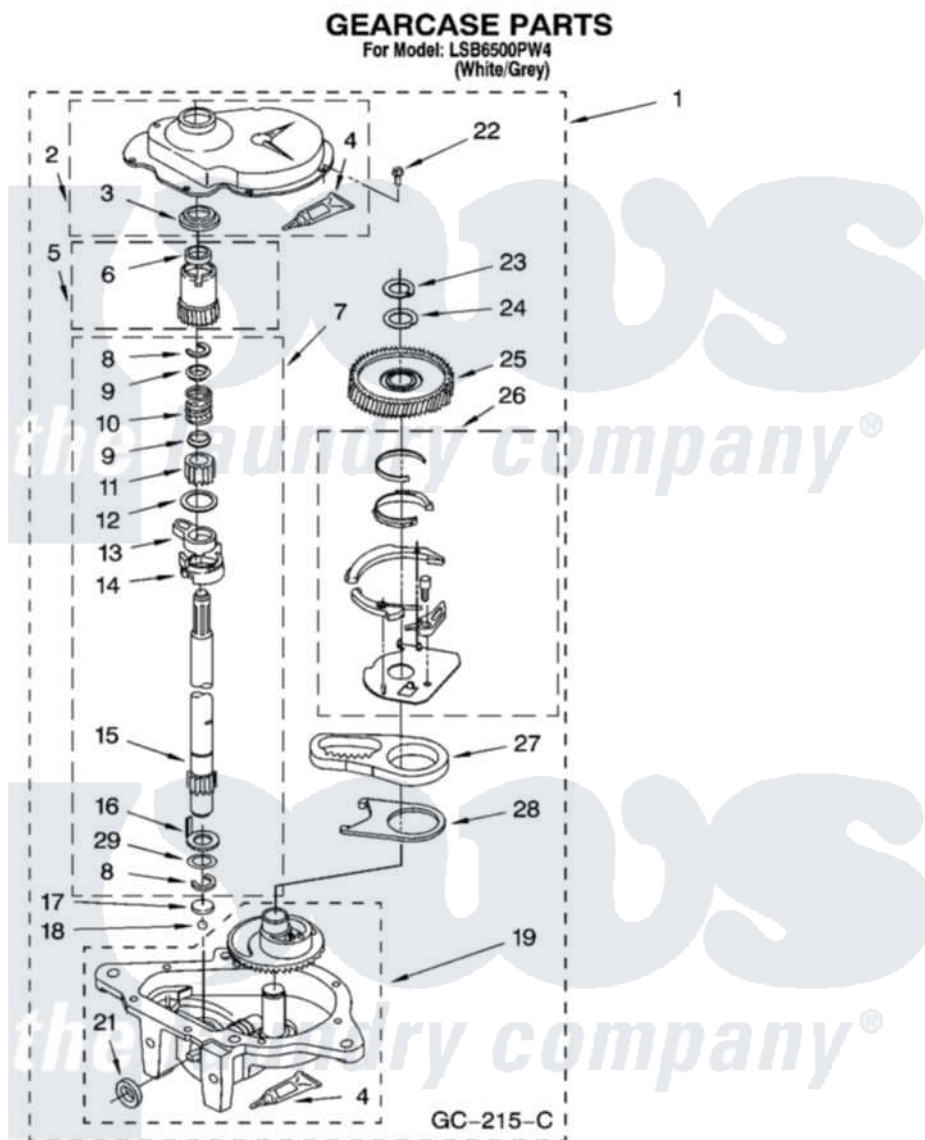

# Whirlpool LSB6500PW4 08 - GEARCASE PARTS

12

8180894

Whirlpool [Residential Whirlpool LSB6500PW4 Washer Parts](#) Parts Diagram 08 - GEARCASE PARTS  
Click on the part number to view part

Item	Original Part Number	Replaced By	Status	Part Description
1	3360630	<a href="#">3360629</a>		Gearcase
2	<a href="#">285202</a>			Cover, Gearcase
3	<a href="#">3349985</a>			Seal, Gearcase Cover
4	<a href="#">285195</a>			Sealer Sealer, Gasket
5	63320	<a href="#">285362</a>		Gear and Pinion
6	<a href="#">356427</a>			Seal, Spin Pinion
7	<a href="#">389387</a>			Shaft, Agitator
8	90369		Not Available	Ring, Retaining (2)
9	<a href="#">62677</a>			Retainer, Spring
10	<a href="#">62676</a>			Spring, Agitator
11	63273	<a href="#">285509</a>		Shaft, Agitator
12	<a href="#">62619</a>			Washer, Agitator Gear
13	62580	<a href="#">285206</a>		Cam-Agitator
14	62581	<a href="#">285206</a>		Cam-Agitator
15	<a href="#">285509</a>			Shaft, Agitator
16	<a href="#">62618</a>			Washer, Cam Thrust

17	16018	<a href="#">285205</a>	Bearing
18	85529	<a href="#">285205</a>	Bearing
19	389230	<a href="#">285515</a>	Gearcase
21	<a href="#">285352</a>		Seal Kit, Thrust Plug
22	<a href="#">3351614</a>		Screw, Gearcase Cover Mounting
23	3362552	<a href="#">285765</a>	Ring-Retr
24	285735	<a href="#">285766</a>	Washer Kit, Thrust
25	62570	<a href="#">285362</a>	Gear and Pinon
26	388253	<a href="#">999516</a>	Shelf-Glas
27	3349296	<a href="#">8546456</a>	Rack, Connecting
28	<a href="#">62621</a>		Actuator, Shift
29	<a href="#">388815</a>		Washer, Intermediate 1 3976263 Miscellaneous Parts Bag 2 3976300 Washer, Inlet Hose 3 3366913 Clamp, Hose