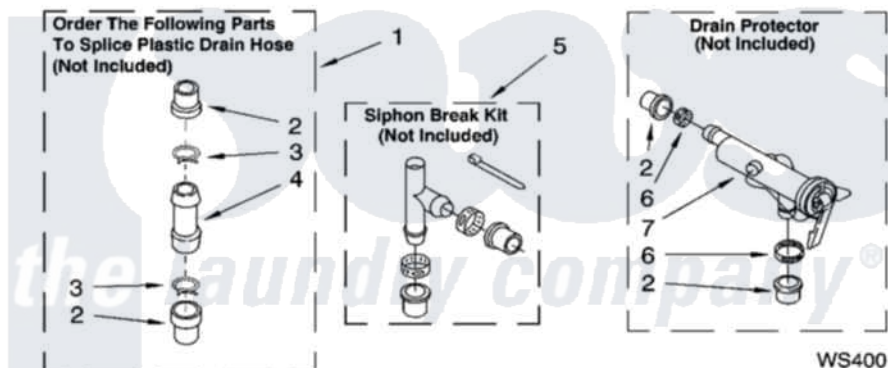

Whirlpool LSB6500PW4 09 - WATER SYSTEM PARTS, OPTIONAL PARTS  
(NOT INCLUDED)

**WATER SYSTEM PARTS**

For Model: LSB6500PW4  
(White/Grey)

8180894

13

Whirlpool [Residential Whirlpool LSB6500PW4 Washer Parts](#) Parts Diagram 09 - WATER SYSTEM PARTS,  
OPTIONAL PARTS (NOT INCLUDED)  
[Click on the part number to view part](#)

Item	Original Part Number	Replaced By	Status	Part Description
1	<a href="#">285442</a>			Water System Parts
2	<a href="#">285321</a>			Water System Parts
3	370447	<a href="#">285655</a>		Clamp, Hose
4	<a href="#">16272</a>			Connector, Straight
5	<a href="#">285320</a>			Water System Parts
6	65349	<a href="#">285655</a>		Clamp, Hose
7	<a href="#">367031</a>			Water System Parts
	<a href="#">72017</a>			Paint, Touch-Up
"	<a href="#">350938</a>			Paint, Pressurized Spray B
"	<a href="#">350930</a>			Paint, Pressurized Spray B
"	<a href="#">799344</a>			Paint, Touch-Up )
"	N/A		Not Available	OIL
"	<a href="#">350572</a>			Oil
"	N/A		Not Available	LUBRICANT
"	<a href="#">285208</a>			Lubricant