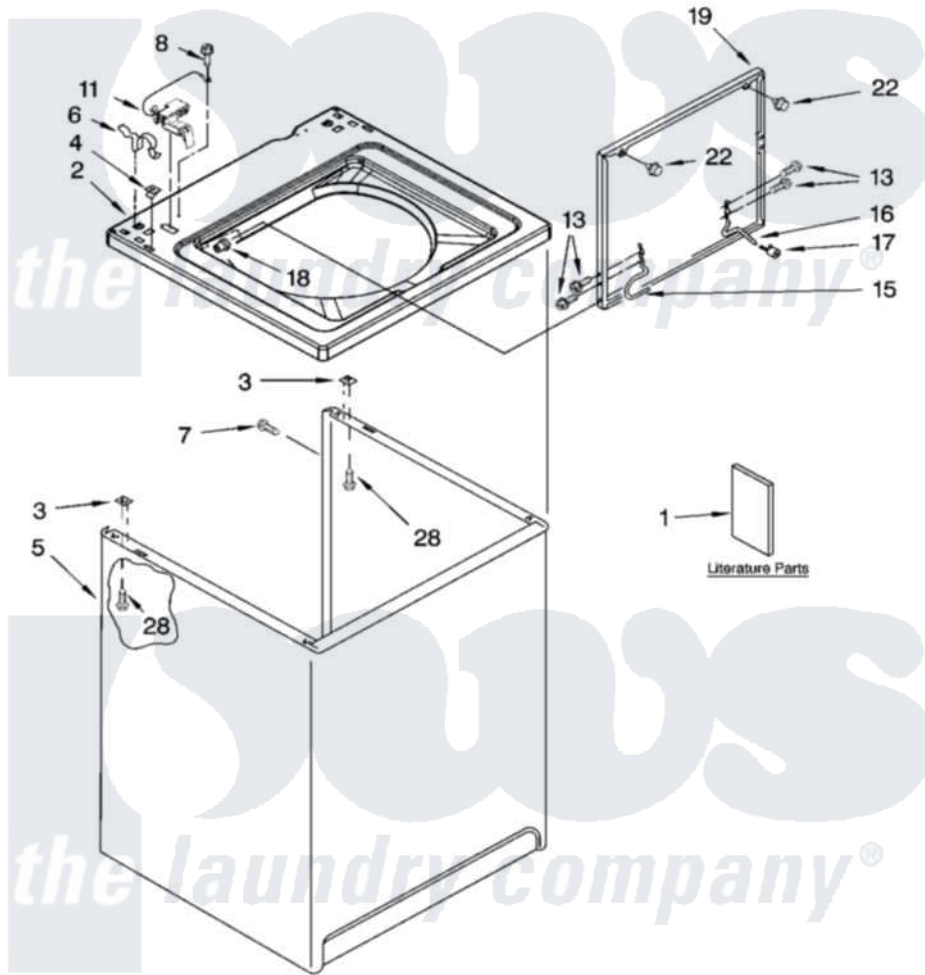

Whirlpool LSC5000PQ0 01 - TOP AND CABINET PARTS

TOP AND CABINET PARTS

For Model: LSC5000PQ0
(Designer White)

AUTOMATIC
WASHER

9-04 Litho in U.S.A. (drd)

1

Part No. 8180554

[Whirlpool Residential Whirlpool LSC5000PQ0 Washer Parts](#) Parts Diagram 01 - TOP AND CABINET PARTS

[Click on the part number to view part](#)

Item	Original Part Number	Replaced By	Status	Part Description
1	3956025		Not Available	Installation Instructions
"	3955901		Not Available	Feature Sheet
"	3955869		Not Available	Use & Care Guide
"	3956923		Not Available	Energy Guide
"	8565144		Not Available	Wiring Diagram
"	N/A		Not Available	Following May Be Purchased DO-IT-YOURSELF REPAIR MANUALS
"	4313896			Do-It-Yourself Repair Manuals
2	8318068			Top
3	62750			Spacer, Cabinet To Top (4)
4	357213			Nut, Push-In
5	63424			Cabinet
6	62780			Clip, Top And Cabinet And Rear Panel
7	3357011	308685		Side Trim)
8	3351614			Screw, Gearcase Cover Mounting

11	8318084		Switch, Lid
13	3351355	W10119828	Screw, Lid Hinge Mounting
15	8318088		Hinge, Lid
16	54583		Hinge, Lid
17	19119		Bumper, Lid Hinge
18	21258		Bearing, Lid Hinge
19	8542383	W10193857	Lid
22	9724509		Bumper, Lid
28	3390631		Screw, 10-16 X 3/8