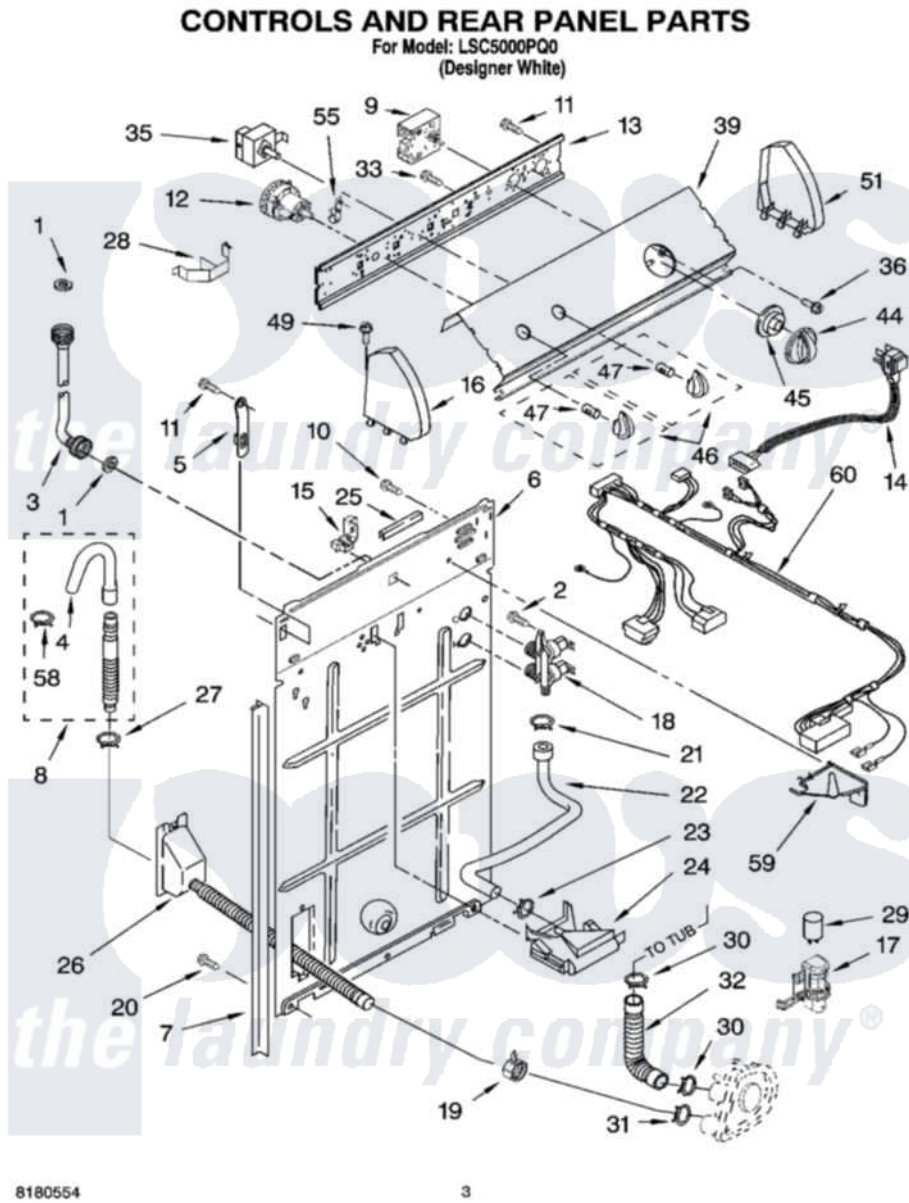

Whirlpool LSC5000PQ0 02 - CONTROLS AND REAR PANEL PARTS

Whirlpool Residential Whirlpool LSC5000PQ0 Washer Parts Parts Diagram 02 - CONTROLS AND REAR PANEL PARTS
Click on the part number to view part

Item	Original Part Number	Replaced By	Status	Part Description
1	3976300	16123		Washer Inlet-Hose Miscellaneous Parts Must be Ordered Separately.
2	9740848			Screw, Mixing Valve Mounting
3	3949374	89503		Hose-Inlet
"	3949375	89503		Hose-Inlet
4	3357027			Nozzle, Hose Drain
5	8318255	8568314		Strap, Console
6	3357978			Panel, Rear
7	62747			Pad, Rear Panel
8	3951609	285664		Hose
"	661577	285666		Hose
"	3357090	285702		Hose
9	8542050			Timer, Control
10	3351614			Screw, Gearcase Cover Mounting
11	90767			Screw, 8A X 3/8 HeX Washer Head Tapping

12	3366848	W10339229	Switch-WL
13	3948608		Bracket, Control
14	661661	285800	Cord-Power
15	3952821	285777	Relief-Str
16	8271365	279962	Endcap
17	8318046		Clip, Capacitor
18	3952164	285805	Valve-Inlet
19	3976395		Restraint, Hose
20	62863	3390631	Screw, 10-16 X 3/8
21	301958	596669	Clamp, Manifold
22	8541607	3357328	Hose, Vacuum Break
23	370450	596669	Clamp, Manifold
24	387606	3360977	Break-Vac
25	303294	3367669	Protector, Edge
26	8317940	W10358149	Drain Hose Assembly
27	3366912	356138	Clamp, Hose
28	8055003		Clip, Harness And Pressure Switch
29	661606	8572717	Capacitor, Motor Start
30	3363366	616099	Clamp
31	8317496	285655	Clamp, Hose
32	3951449	285871	Hose
33	3400073		Screw, Ground
35	661612	W10168256	Switch, Water Temperature
36	3400818		Screw, Timer Mounting
39	3956576		Panel, Console
44	8544943		Knob, Timer
45	8544947		Dial, Timer
46	8544935		Knob, Control
47	8536939		Clip, Knob
49	388326		Screw, 8-18 X 1.25
51	8271359	279962	Endcap
55	8317975		Restraint, Harness
58	3366913	3357331	Clamp, Drain
59	8539874		Shield, Suds
60	3956879		Harness, Wiring