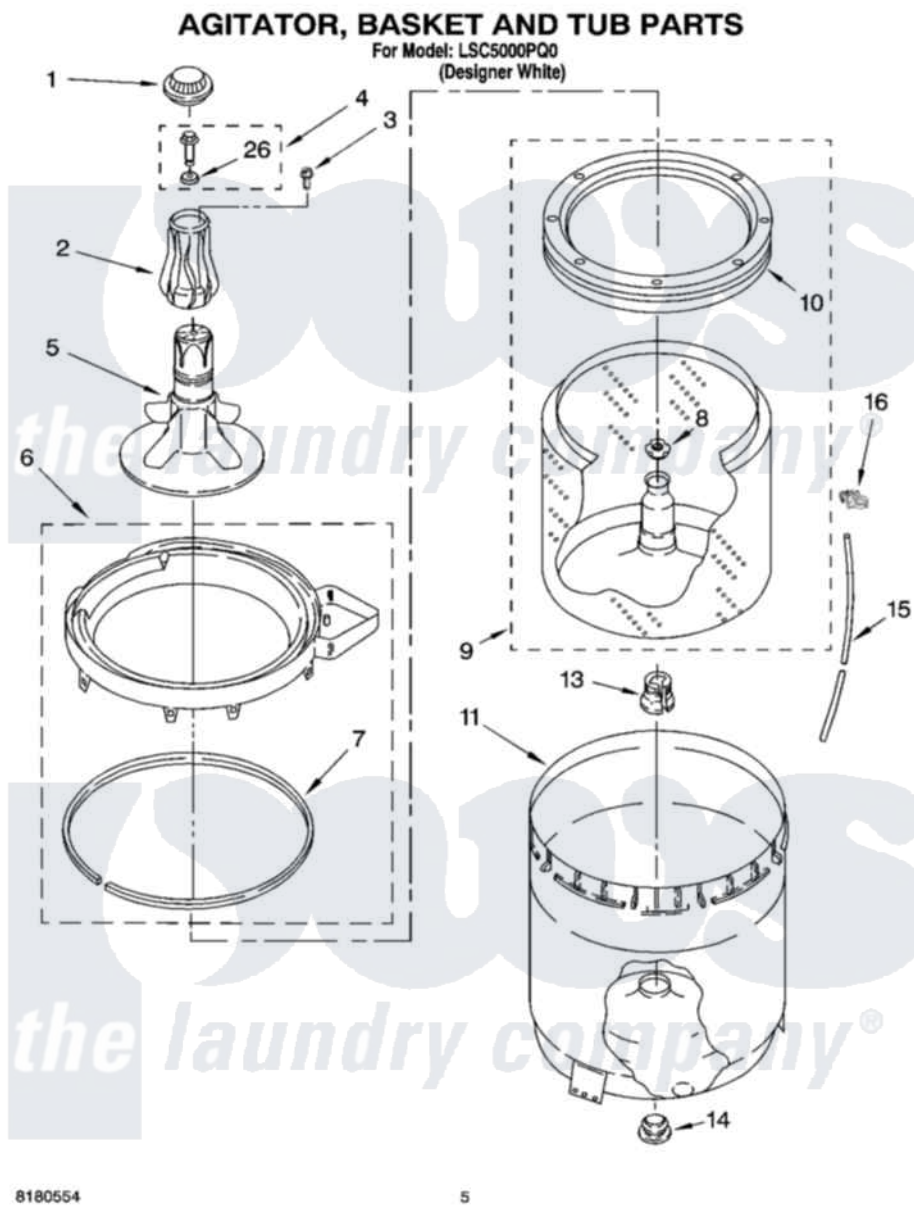

Whirlpool LSC5000PQ0 03 - AGITATOR, BASKET AND TUB PARTS

8180554

5

Whirlpool [Residential Whirlpool LSC5000PQ0 Washer Parts](#) Parts Diagram 03 - AGITATOR, BASKET AND TUB PARTS

[Click on the part number to view part](#)

Item	Original Part Number	Replaced By	Status	Part Description
1	3355758			Cap, Agitator
2	64210			Extension, Agitator
3	63027	W10109200		Screw, Baffle Mounting
4	358237			Screw And Washer
5	64214			Agitator
6	8528150	W10445870		Ring-Tub
7	3976308			Gasket, Tub Ring
8	21366			Nut, Spanner
9	8526017	W10389329		Clothes Container, Assembly
10	8519788	387240		Ring, Balance
11	63849			Strain Relief, Power Cord
13	389140			Tub Block, Basket Drive
14	383727			Gasket, Centerpod
15	3347780	353244		Hose, Pressure Switch
16	2219077			Clip, Pressure Switch Hose
26	3949550			Washer