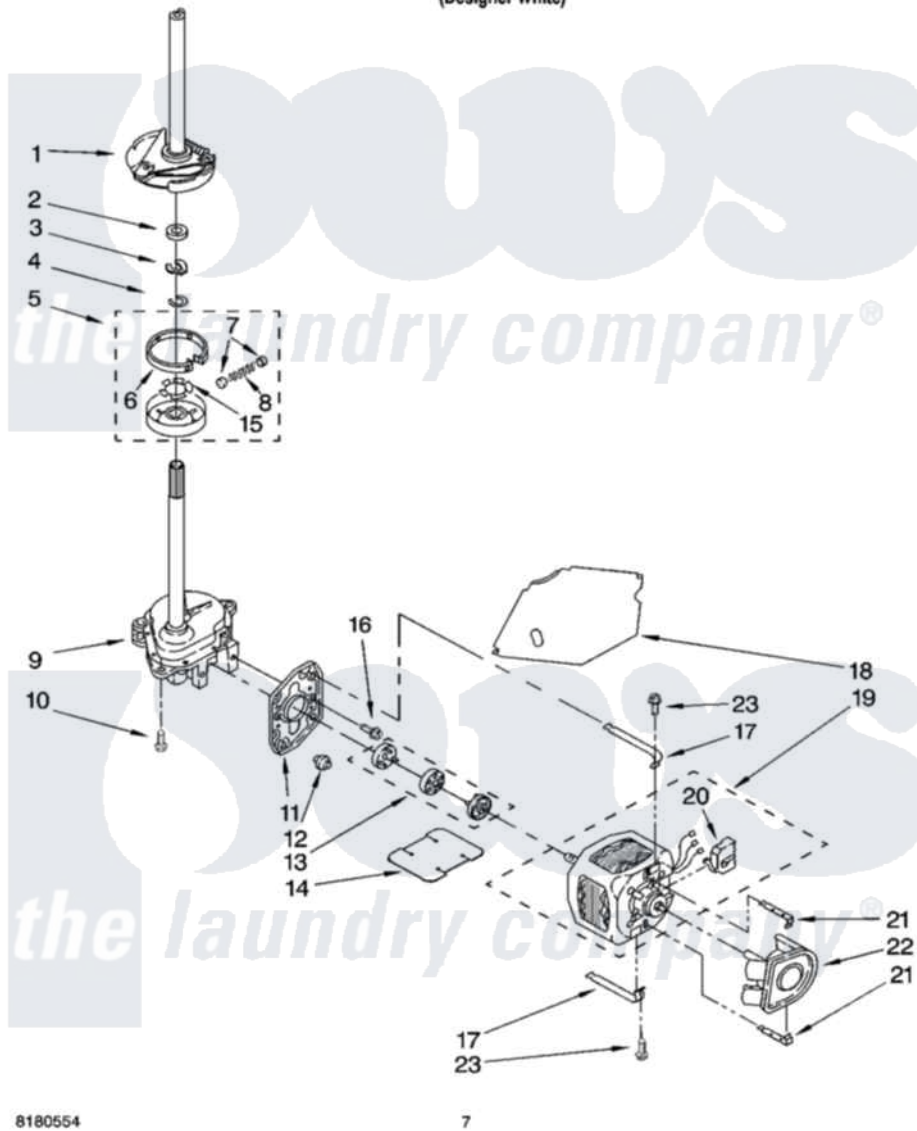

# Whirlpool LSC5000PQ0 04 - BRAKE, CLUTCH, GEARCASE, MOTOR AND PUMP PARTS

## BRAKE, CLUTCH, GEARCASE, MOTOR AND PUMP PARTS

For Model: LSC5000PQ0  
(Designer White)

8180554

7

Whirlpool [Residential Whirlpool LSC5000PQ0 Washer Parts](#) Parts Diagram 04 - BRAKE, CLUTCH, GEARCASE, MOTOR AND PUMP PARTS  
Click on the part number to view part

Item	Original Part Number	Replaced By	Status	Part Description
1	388952	<a href="#">285792</a>		Basketdrive
2	<a href="#">63292</a>			Washer, Spin Tube Thrust
3	62697	<a href="#">W10080230</a>		Ring, Spin Tube Support
4	63283	<a href="#">285353</a>		Ring
5	3951311	<a href="#">285785</a>		Clutch
6	3951308	<a href="#">285790</a>		Lining
7	<a href="#">62646</a>			Cap, Clutch Spring
8	<a href="#">3946792</a>			Spring And Damper Assembly
9	3360630	<a href="#">3360629</a>		Gearcase
10	3357334	<a href="#">3400516</a>		Screw Anti-Rattle
11	<a href="#">62611</a>			Plate, Motor Mount To Gearcase
12	<a href="#">62691</a>			Grommet, Motor
13	285753	<a href="#">285753A</a>		Coupling
14	<a href="#">3946532</a>			Shield, Motor

15	<a href="#">3355454</a>		Clip, Main Drive
16	<a href="#">3400516</a>		Screw Anti-Rattle
17	3349637	<a href="#">W10086010</a>	Retainer, Motor
18	<a href="#">3362089</a>		Shield, Tub To Motor
19	8528158	<a href="#">661600</a>	Motor, Main Drive
20	<a href="#">3952056</a>		Switch, Main Drive Motor
21	<a href="#">8546127</a>		Retainer, Pump
22	<a href="#">3363394</a>		Pump
23	3387485	<a href="#">273556</a>	Screw, 10-16 X 5/8