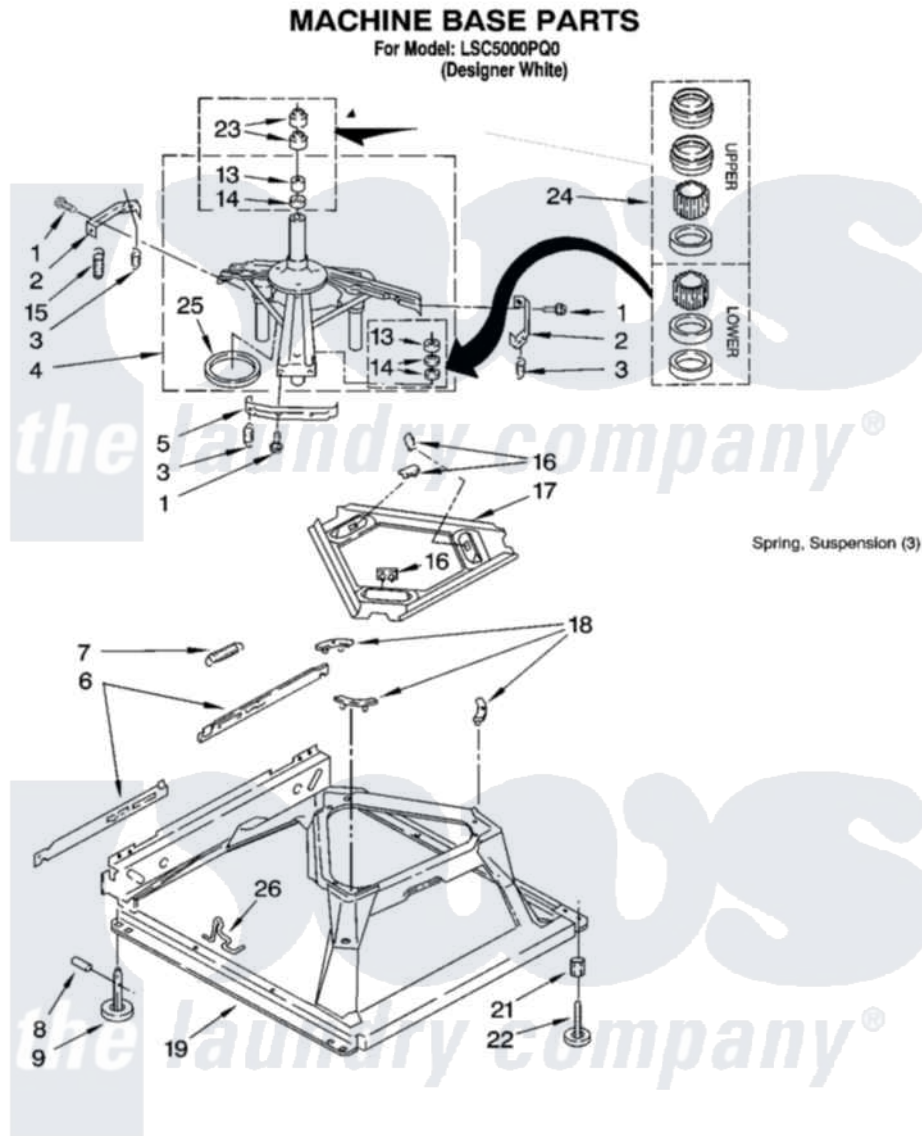

Whirlpool LSC5000PQ0 05 - MACHINE BASE PARTS

8

8180554

Whirlpool [Residential Whirlpool LSC5000PQ0 Washer Parts](#) Parts Diagram 05 - MACHINE BASE PARTS
Click on the part number to view part

Item	Original Part Number	Replaced By	Status	Part Description
1	3400076			Screw, Bracket Mounting
2	64067			Bracket, Spring Outer
3	63907			Spring, Suspension
4	3362087	280184		Support
5	64065			Bracket, Spring Outer
6	63466			Link, Leveling Mechanism
7	62597	8316845		Spring
8	62837			Pin, Knurled
9	62596	285244		Feet-Leveling
13	3347047	8546455		Bearing, Centerpost
14	357409	359449		Seal, Agitator Shaft
15	388492	W10250667		Spring, Counterweight
16	62568	285219		Pad
17	3946509			Plate, Suspension
18	3363660	285744		Pad
19	3946512	285771		Base

21	3359452		Nut, Lock
22	389102	W10001130	Foot, Leveling
23	356934	8577376	Seal, Centerpost
24	285203		Centerpost Bearing Kit
25	63134		Ring, Sound Deadening
26	63806	W10145155	Retainer, Suspension Spring