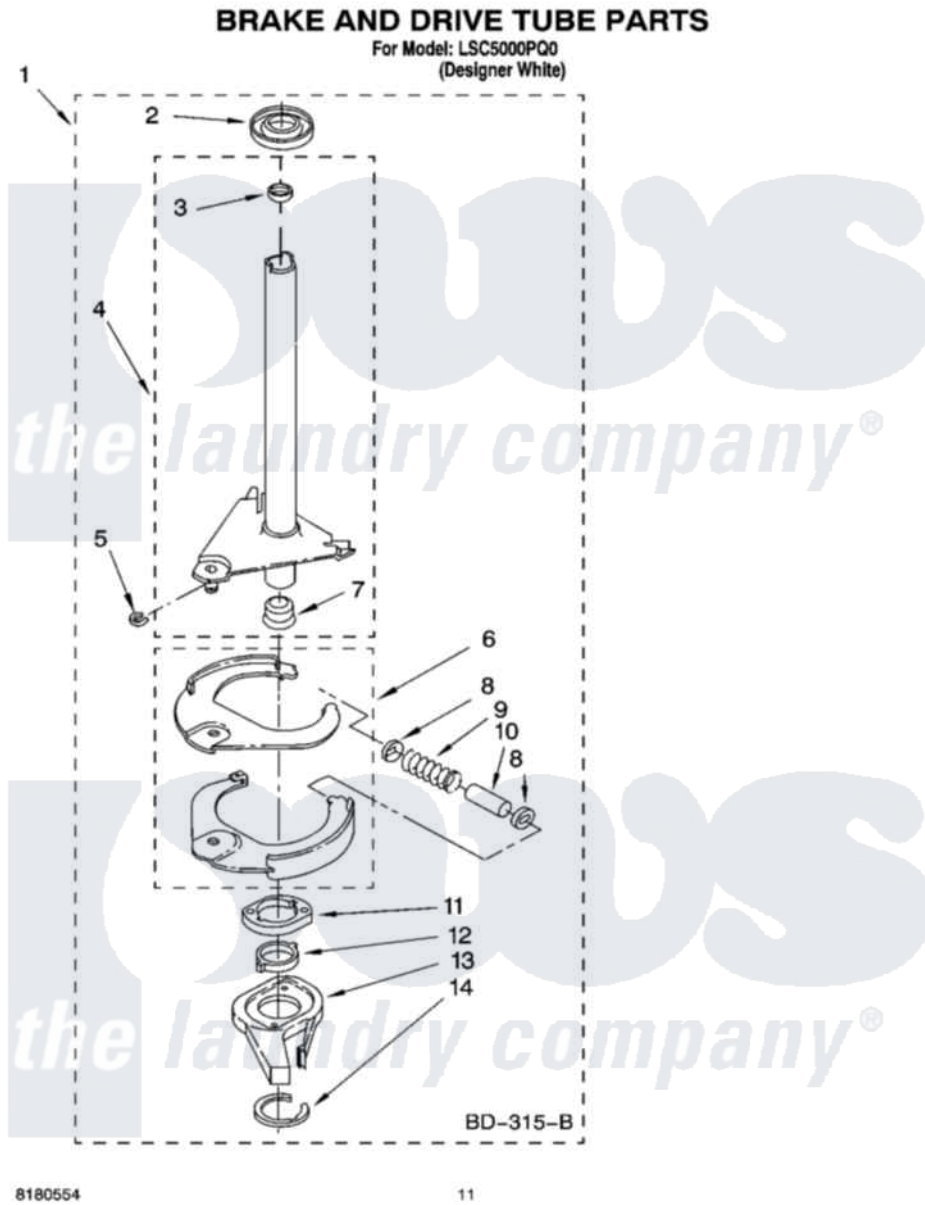

Whirlpool LSC5000PQ0 07 - BRAKE AND DRIVE TUBE PARTS

Whirlpool [Residential Whirlpool LSC5000PQ0 Washer Parts](#) Parts Diagram 07 - BRAKE AND DRIVE TUBE PARTS
Click on the part number to view part

Item	Original Part Number	Replaced By	Status	Part Description
1	388952	285792		Basketdrive
2	62658			Ring, Thrust
3	356427			Seal, Spin Pinion
4	64027	64208		Tube-Spin
5	64035	W10083190		Ring, Retaining
6	64232	285438		Shoe-Brake
7	62703	8546462		"T" Bearing, Spin Tube
8	3353956	285658		Sleeve
9	387806		Not Available	Spring, Brake
10	3355360	285658		Sleeve
11	661516	8546461		Cam, Brake Release
12	63022			Sleeve, Cam
13	64194	285790		Lining
14	90368	W10083200		Ring, Retaining
"	N/A		Not Available	FOLLOWING PARTS NOT ILLUSTRATED
"	285208			Lubricant