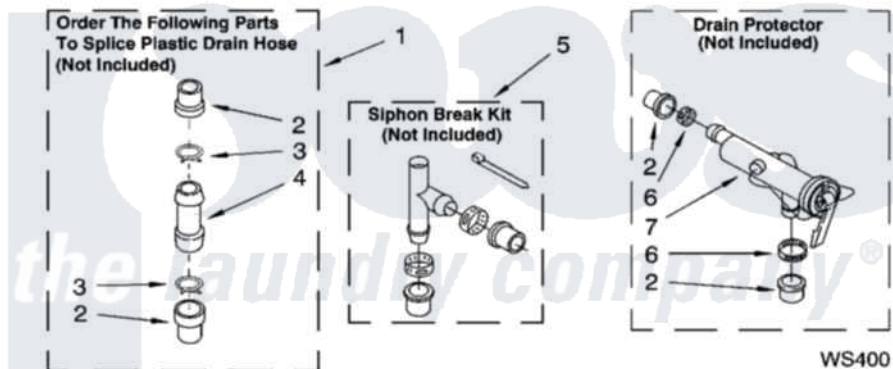

Whirlpool LSC5000PQ0 09 - WATER SYSTEM PARTS, MISCELLANEOUS PARTS, OPTIONAL PARTS (NOT INCLUDED)

WATER SYSTEM PARTS

For Model: LSC5000PQ0
(Designer White)

8180554

13

Whirlpool [Residential Whirlpool LSC5000PQ0 Washer Parts](#) Parts Diagram 09 - WATER SYSTEM PARTS, MISCELLANEOUS PARTS, OPTIONAL PARTS (NOT INCLUDED)

[Click on the part number to view part](#)

Item	Original Part Number	Replaced By	Status	Part Description
1	285442			Water System Parts
2	285321			Water System Parts
3	370447	285655		Clamp, Hose
4	16272			Connector, Straight
5	285320			Water System Parts
6	65349	285655		Clamp, Hose
7	367031			Water System Parts
1	3976263	285654		Parts-Misc
2	3976300	16123		Washer Inlet-Hose Miscellaneous Parts Must be Ordered Separately.
3	3366913	3357331		Clamp, Drain
4	3359452			Nut, Lock
5	389102	W10001130		Foot, Leveling
6	3366912	356138		Clamp, Hose