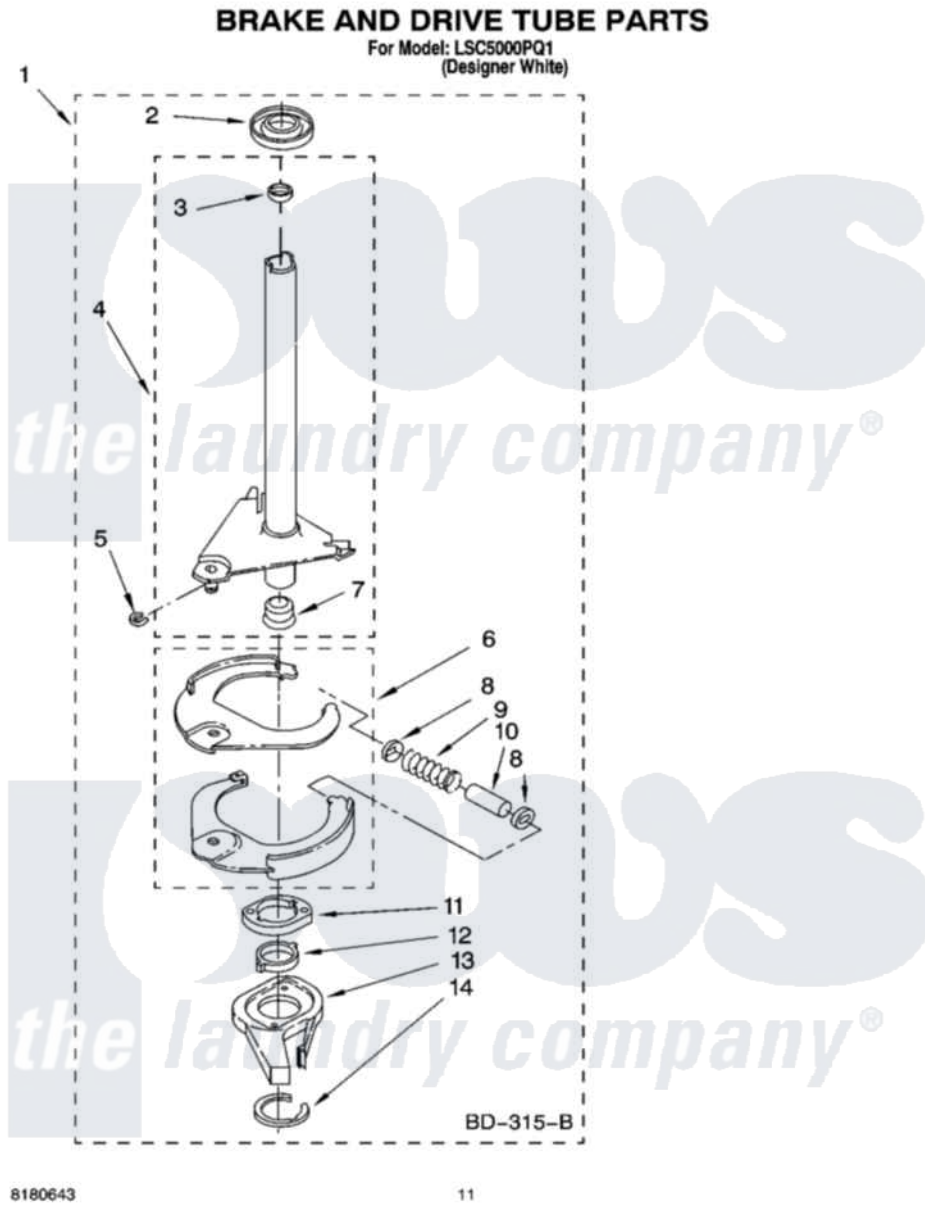

Whirlpool LSC5000PQ1 07 - BRAKE AND DRIVE TUBE PARTS

Whirlpool [Residential Whirlpool LSC5000PQ1 Washer Parts](#) Parts Diagram 07 - BRAKE AND DRIVE TUBE PARTS
Click on the part number to view part

Item	Original Part Number	Replaced By	Status	Part Description
1	388952	285792		Basketdrive
2	62658			Ring, Thrust
3	356427			Seal, Spin Pinion
4	64027	64208		Tube-Spin
5	64035	W10083190		Ring, Retaining
6	64232	285438		Shoe-Brake
7	62703	8546462		"T" Bearing, Spin Tube
8	3353956	285658		Sleeve
9	387806		Not Available	Spring, Brake
10	3355360	285658		Sleeve
11	661516	8546461		Cam, Brake Release
12	63022			Sleeve, Cam
13	64194	285790		Lining
14	90368	W10083200		Ring, Retaining
"	N/A		Not Available	FOLLOWING PARTS NOT ILLUSTRATED
"	285208			Lubricant