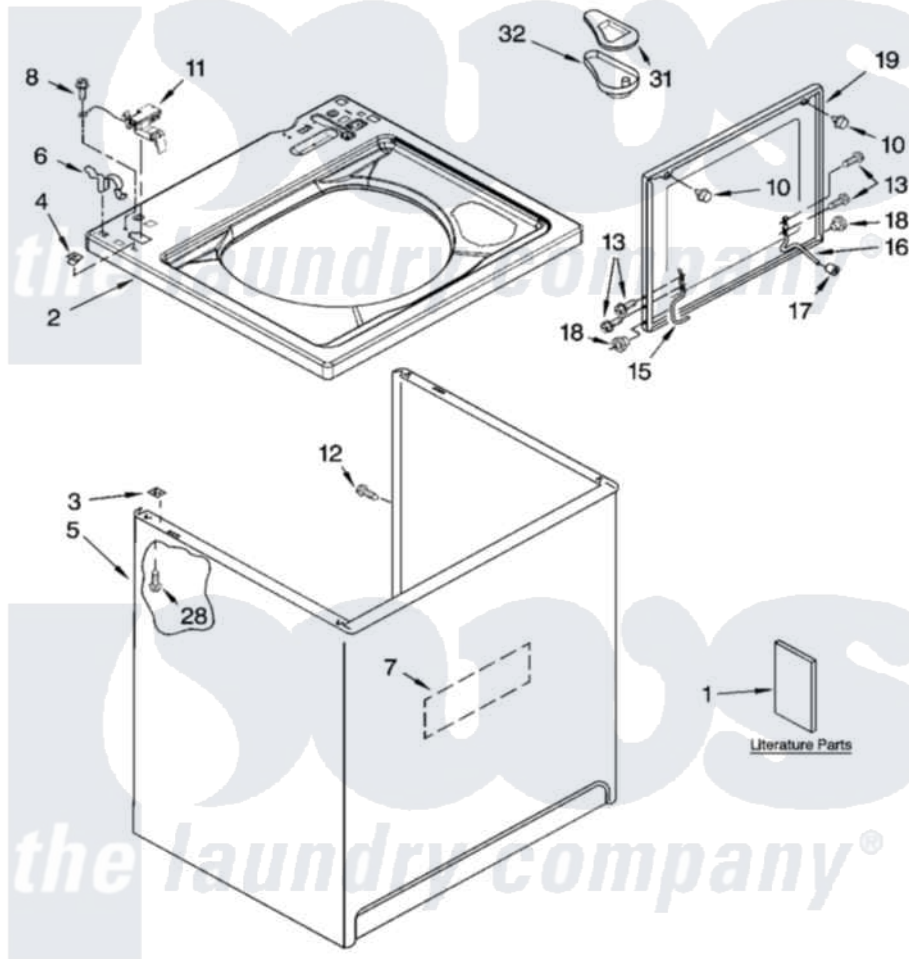

# Whirlpool LSC9000PW0 01 - TOP AND CABINET PARTS

## TOP AND CABINET PARTS

For Model: LSC9000PW0  
(White/Grey)

AUTOMATIC  
WASHER

9-04 Litho in U.S.A. (drd)

1

Part No. 8180555

[Whirlpool Residential Whirlpool LSC9000PW0 Washer Parts](#) Parts Diagram 01 - TOP AND CABINET PARTS

[Click on the part number to view part](#)

Item	Original Part Number	Replaced By	Status	Part Description
1	3956025		Not Available	Installation Instructions
"	3955903		Not Available	Feature Sheet
"	3955869		Not Available	Use & Care Guide
"	3956924		Not Available	Energy Guide
"	8565909		Not Available	Wiring Diagram
"	N/A		Not Available	Following May Be Purchased DO-IT-YOURSELF REPAIR MANUALS
"	<a href="#">4313896</a>			Do-It-Yourself Repair Manuals
2	8543451	<a href="#">8543447</a>		Top
3	62750			Spacer, Cabinet To Top (4)
4	<a href="#">357213</a>			Nut, Push-In
5	<a href="#">63424</a>			Cabinet
6	<a href="#">62780</a>			Clip, Top And Cabinet And Rear Panel
7	<a href="#">3976348</a>			Absorber, Sound
8	<a href="#">3351614</a>			Screw, Gearcase Cover Mounting

10	<a href="#">9724509</a>		Bumper, Lid
11	<a href="#">8318084</a>		Switch, Lid
12	3357011	<a href="#">308685</a>	Side Trim )
13	355274	<a href="#">W10119828</a>	Screw, Lid Hinge Mounting
15	8559336	<a href="#">W10225136</a>	Hinge 7 Pad Assembly
16	<a href="#">54583</a>		Hinge, Lid
17	<a href="#">19119</a>		Bumper, Lid Hinge
18	<a href="#">8319539</a>		Bearing, Lid Hinge
19	8558398	<a href="#">W10193861</a>	Lid
28	<a href="#">3390631</a>		Screw, 10-16 X 3/8
31	<a href="#">3955788</a>		Cover, Dispenser
32	<a href="#">8519517</a>		Dispenser, Bleach