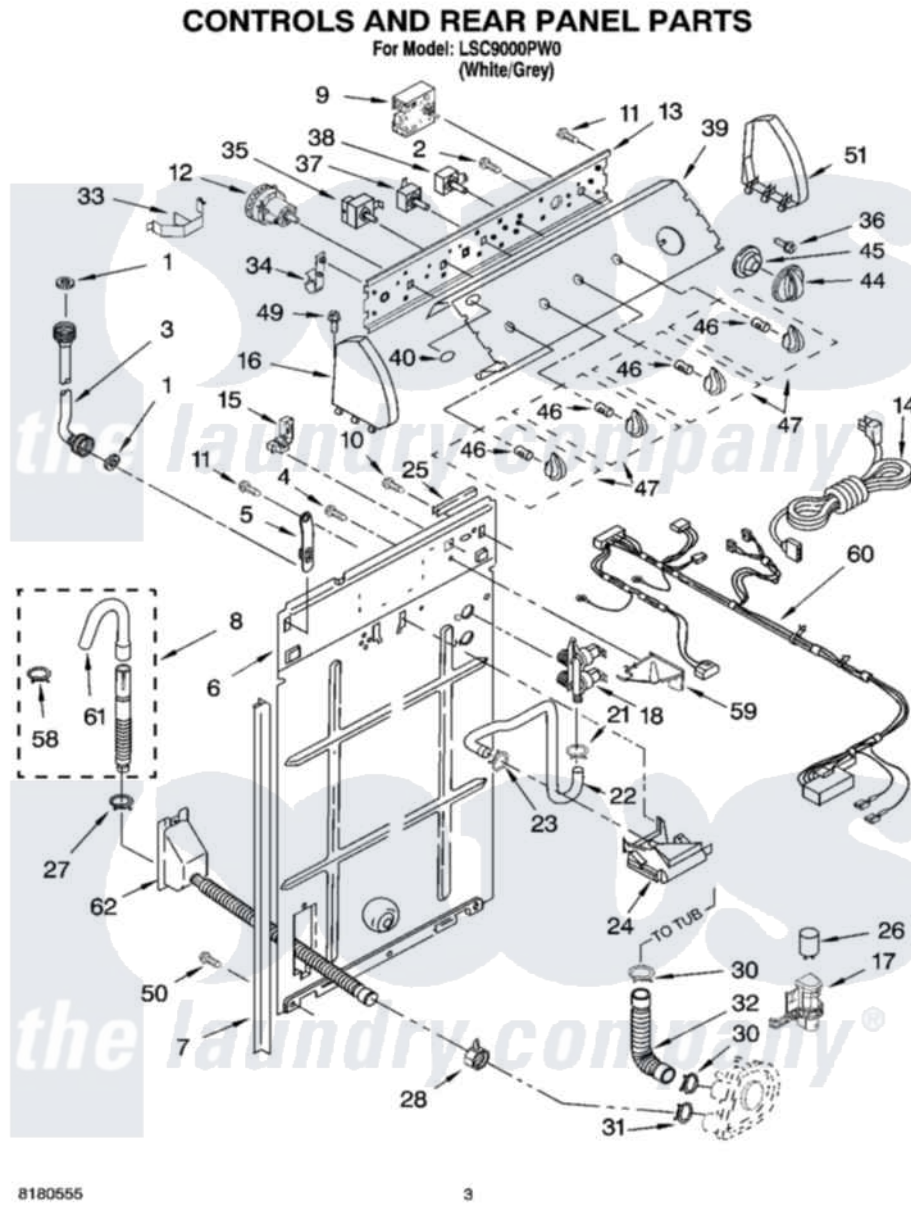

Whirlpool LSC9000PW0 02 - CONTROLS AND REAR PANEL PARTS

Whirlpool Residential Whirlpool LSC9000PW0 Washer Parts Parts Diagram 02 - CONTROLS AND REAR PANEL PARTS
Click on the part number to view part

Item	Original Part Number	Replaced By	Status	Part Description
1	3976300	16123		Washer Inlet-Hose Miscellaneous Parts Must be Ordered Separately.
2	3400073			Screw, Ground
3	3949374	89503		Hose-Inlet
"	3949375	89503		Hose-Inlet
4	9740848			Screw, Mixing Valve Mounting
5	8318255	8568314		Strap, Console
6	3357978			Panel, Rear
7	62747			Pad, Rear Panel
8	3951609	285664		Hose
"	661577	285666		Hose
"	3357090	285702		Hose
9	8557393			Timer, Control
10	3351614			Screw, Gearcase Cover Mounting
11	90767			Screw, 8A X 3/8 HeX Washer Head Tapping

12	3366845	W10339326	Switch-WL
13	8544893		Bracket, Control
14	661661	285800	Cord-Power
15	3952821	285777	Relief-Str
16	8271365	279962	Endcap
17	8318046		Clip, Capacitor
18	3952164	285805	Valve-Inlet
21	301958	596669	Clamp, Manifold
22	8541607	3357328	Hose, Vacuum Break
23	370450	596669	Clamp, Manifold
24	387606	3360977	Break-Vac
25	303294	3367669	Protector, Edge
26	661606	8572717	Capacitor, Motor Start
27	3366912	356138	Clamp, Hose
28	3976395		Restraint, Hose
30	3363366	616099	Clamp
31	8317496	285655	Clamp, Hose
32	3951449	285871	Hose
33	8055003		Clip, Harness And Pressure Switch
34	8317975		Restraint, Harness
35	661612	W10168256	Switch, Water Temperature
36	3400818		Screw, Timer Mounting
37	3949180	W10168257	Switch, Rotary
38	8280503	W10150079	Switch, Rotary
39	3956591		Panel, Console
40	3400985		Medallion
44	8544945		Knob, Timer
45	8544947		Dial, Timer
46	8536939		Clip, Knob
47	8544937		Knob, Control
49	388326		Screw, 8-18 X 1.25
50	62863	3390631	Screw, 10-16 X 3/8
51	8271359	279962	Endcap
58	3366913	3357331	Clamp, Drain
59	8539874		Shield, Suds
60	3957263		Harness, Wiring
61	3357027		Nozzle, Hose Drain
62	8317940	W10358149	Drain Hose Assembly