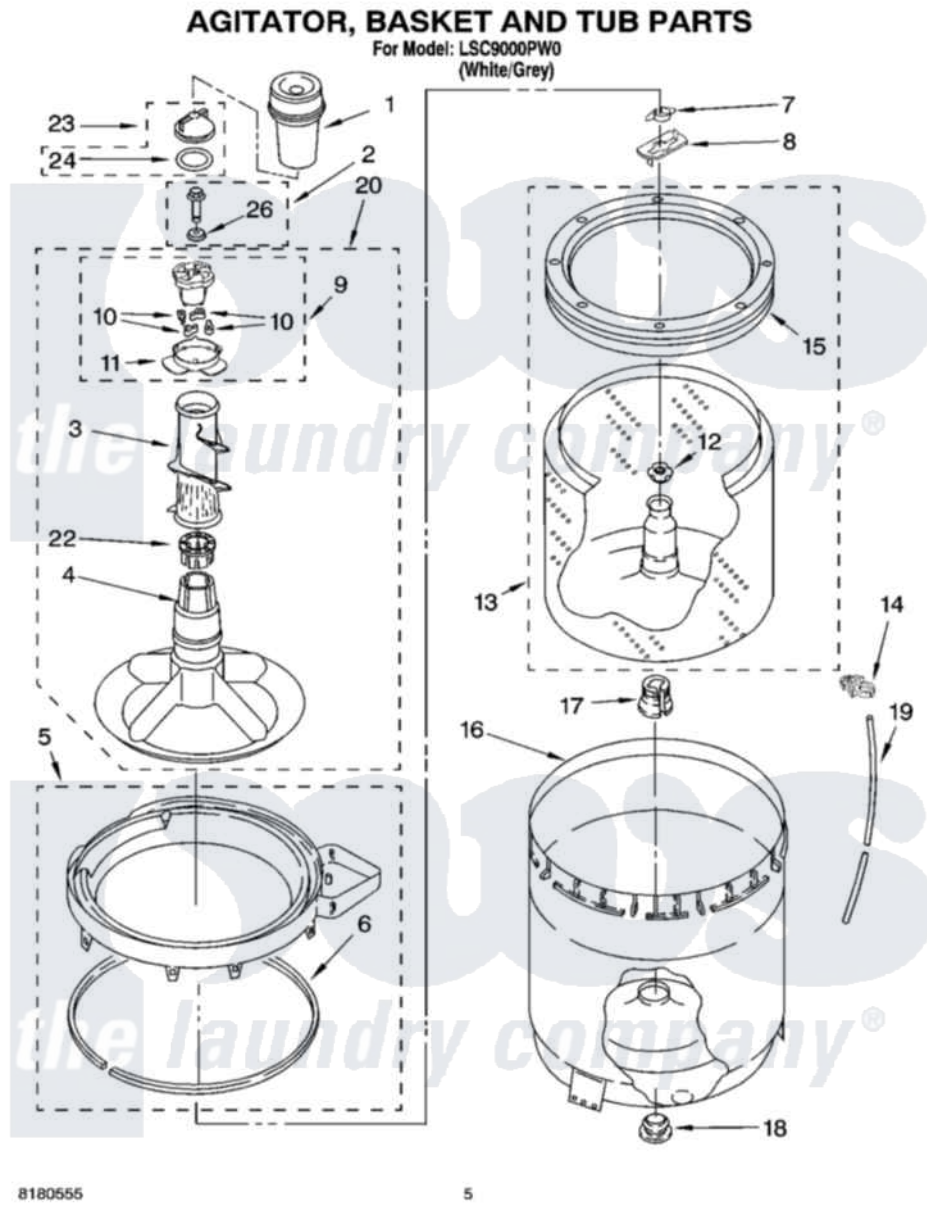

# Whirlpool LSC9000PW0 03 - AGITATOR, BASKET AND TUB PARTS

8180555

5

Whirlpool [Residential Whirlpool LSC9000PW0 Washer Parts](#) Parts Diagram 03 - AGITATOR, BASKET AND TUB PARTS

[Click on the part number to view part](#)

Item	Original Part Number	Replaced By	Status	Part Description
1	<a href="#">63580</a>			Dispenser, Fabric Softener
2	<a href="#">358237</a>			Screw And Washer
3	<a href="#">3363003</a>			Mover, Clothes
4	<a href="#">3951632</a>			Agitator
5	8528150	<a href="#">W10445870</a>		Ring-Tub
6	<a href="#">3976308</a>			Gasket, Tub Ring
7	<a href="#">3354845</a>			Clip, Agitator
8	3355921	<a href="#">8543666</a>		Washer, Agitator
9	3951682	<a href="#">285809</a>		Cam-Agitator
10	3366877	<a href="#">80040</a>		Dog-Agitator
11	<a href="#">3952374</a>			Bearing, Driven Cam
12	<a href="#">21366</a>			Nut, Spanner
13	8526016	<a href="#">W10389328</a>		Clothes Container, Assembly
14	<a href="#">2219077</a>			Clip, Pressure Switch Hose
15	8519788	<a href="#">387240</a>		Ring, Balance
16	<a href="#">63849</a>			Strain Relief, Power Cord

17	<a href="#">389140</a>		Tub Block, Basket Drive
18	<a href="#">383727</a>		Gasket, Centerpodt
19	3347780	<a href="#">353244</a>	Hose, Pressure Switch
20	<a href="#">3951744</a>		Agitator Assembly
22	<a href="#">3951608</a>		Spacer, Thrust
23	3354733	<a href="#">W10074580</a>	Cap, Barrier
24	3348855	<a href="#">W10072840</a>	Fabric Softener
26	<a href="#">3949550</a>		Washer