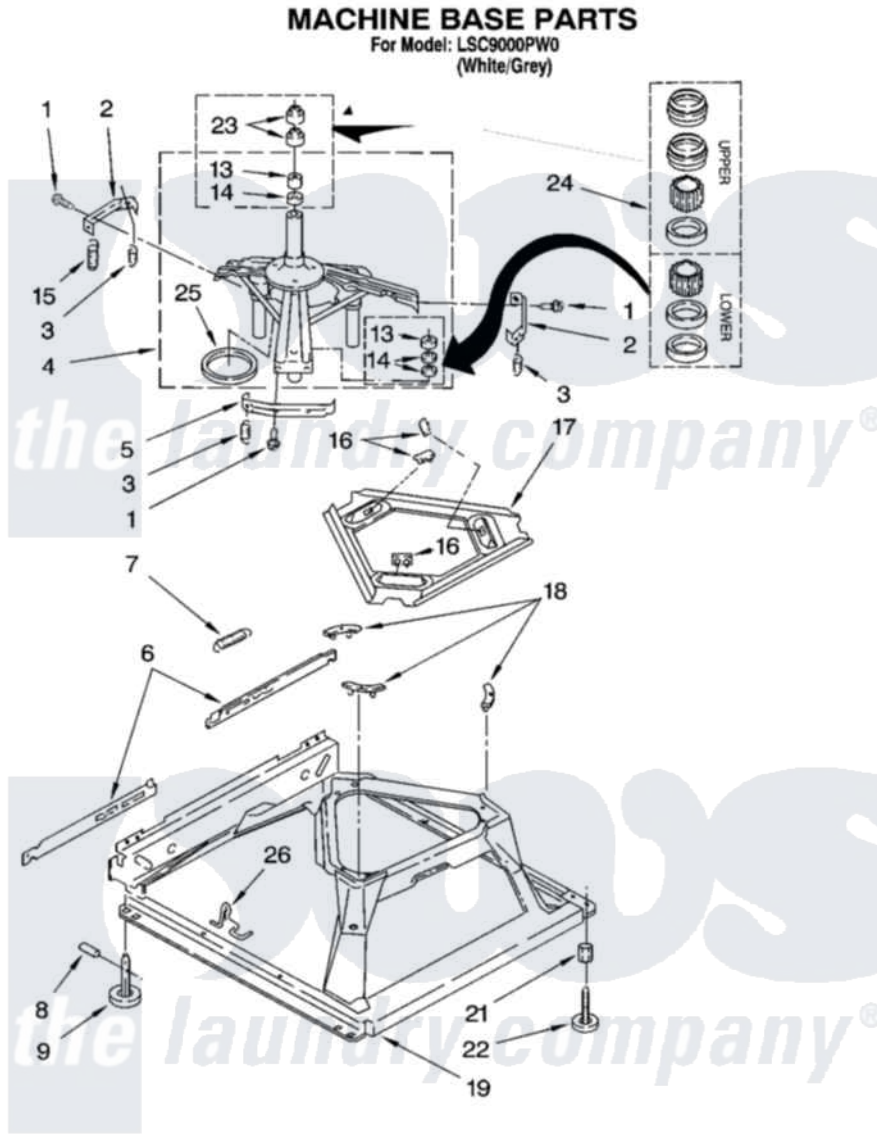

# Whirlpool LSC9000PW0 04 - MACHINE BASE PARTS

8180555

7

Whirlpool [Residential Whirlpool LSC9000PW0 Washer Parts](#) Parts Diagram 04 - MACHINE BASE PARTS  
Click on the part number to view part

Item	Original Part Number	Replaced By	Status	Part Description
1	<a href="#">3400076</a>			Screw, Bracket Mounting
2	<a href="#">64067</a>			Bracket, Spring Outer
3	<a href="#">63907</a>			Spring, Suspension
4	3362087	<a href="#">280184</a>		Support
5	<a href="#">64065</a>			Bracket, Spring Outer
6	<a href="#">63466</a>			Link, Leveling Mechanism
7	62597	<a href="#">8316845</a>		Spring
8	<a href="#">62837</a>			Pin, Knurled
9	62596	<a href="#">285244</a>		Feet-Leveling
13	3347047	<a href="#">8546455</a>		Bearing, Centerpost
14	357409	<a href="#">359449</a>		Seal, Agitator Shaft
15	388492	<a href="#">W10250667</a>		Spring, Counterweight
16	62568	<a href="#">285219</a>		Pad
17	<a href="#">3946509</a>			Plate, Suspension
18	3363660	<a href="#">285744</a>		Pad
19	3946512	<a href="#">285771</a>		Base

21	<a href="#">3359452</a>		Nut, Lock
22	389102	<a href="#">W10001130</a>	Foot, Leveling
23	356934	<a href="#">8577376</a>	Seal, Centerpost
24	<a href="#">285203</a>		Centerpost Bearing Kit
25	<a href="#">63134</a>		Ring, Sound Deadening
26	63806	<a href="#">W10145155</a>	Retainer, Suspension Spring