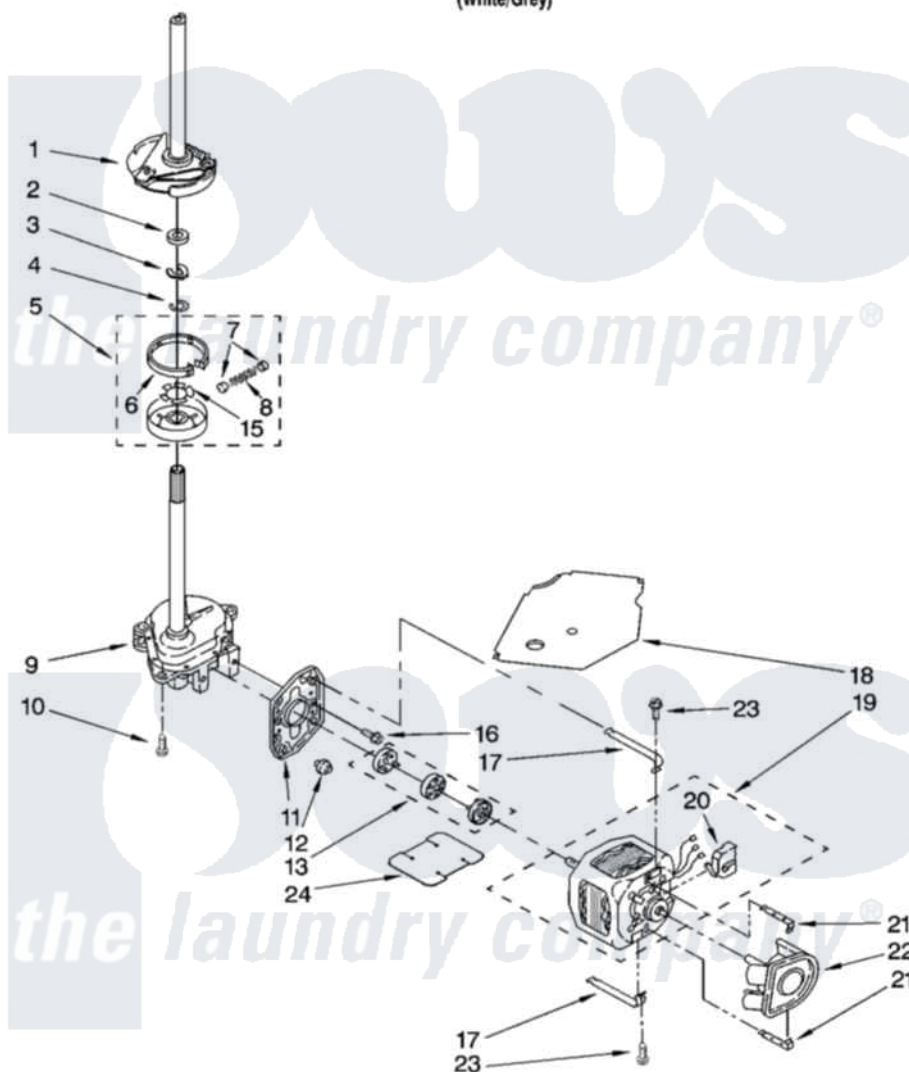

Whirlpool LSC9000PW0 05 - BRAKE, CLUTCH, GEARCASE, MOTOR AND PUMP PARTS

BRAKE, CLUTCH, GEARCASE, MOTOR AND PUMP PARTS

For Model: LSC9000PW0
(White/Grey)

8

8180555

Whirlpool [Residential Whirlpool LSC9000PW0 Washer Parts](#) Parts Diagram 05 - BRAKE, CLUTCH, GEARCASE, MOTOR AND PUMP PARTS
Click on the part number to view part

Item	Original Part Number	Replaced By	Status	Part Description
1	388952	285792		Basketdrive
2	63292			Washer, Spin Tube Thrust
3	62697	W10080230		Ring, Spin Tube Support
4	63283	285353		Ring
5	3951311	285785		Clutch
6	3951308	285790		Lining
7	62646			Cap, Clutch Spring
8	3946792			Spring And Damper Assembly
9	3360630	3360629		Gearcase
10	3357334	3400516		Screw Anti-Rattle
11	62611			Plate, Motor Mount To Gearcase
12	62691			Grommet, Motor
13	285753	285753A		Coupling
15	3355454			Clip, Main Drive

16	3400516		Screw Anti-Rattle
17	3349637	W10086010	Retainer, Motor
18	3362089		Shield, Tub To Motor
19	8528157	661600	Motor, Main Drive
20	3952056		Switch, Main Drive Motor
21	8546127		Retainer, Pump
22	3363394		Pump
23	3387485	273556	Screw, 10-16 X 5/8
24	3946532		Shield, Motor