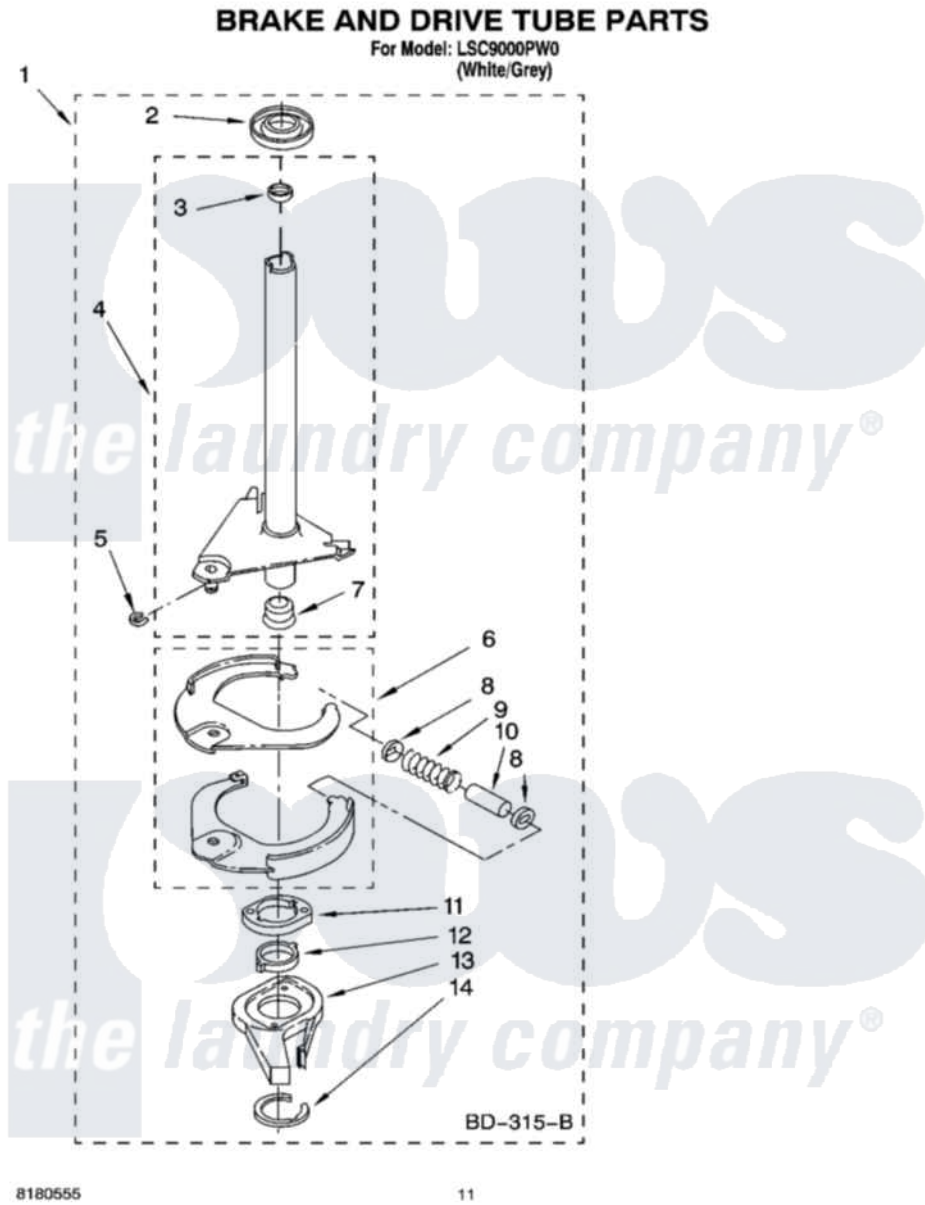

Whirlpool LSC9000PW0 07 - BRAKE AND DRIVE TUBE PARTS

Whirlpool Residential Whirlpool LSC9000PW0 Washer Parts Parts Diagram 07 - BRAKE AND DRIVE TUBE PARTS
Click on the part number to view part

Item	Original Part Number	Replaced By	Status	Part Description
1	388952	285792		Basketdrive
2	62658			Ring, Thrust
3	356427			Seal, Spin Pinion
4	64027	64208		Tube-Spin
5	64035	W10083190		Ring, Retaining
6	64232	285438		Shoe-Brake
7	62703	8546462		"T" Bearing, Spin Tube
8	3353956	285658		Sleeve
9	387806		Not Available	Spring, Brake
10	3355360	285658		Sleeve
11	661516	8546461		Cam, Brake Release
12	63022			Sleeve, Cam
13	64194	285790		Lining
14	90368	W10083200		Ring, Retaining
"	N/A		Not Available	FOLLOWING PARTS NOT ILLUSTRATED
"	285208			Lubricant