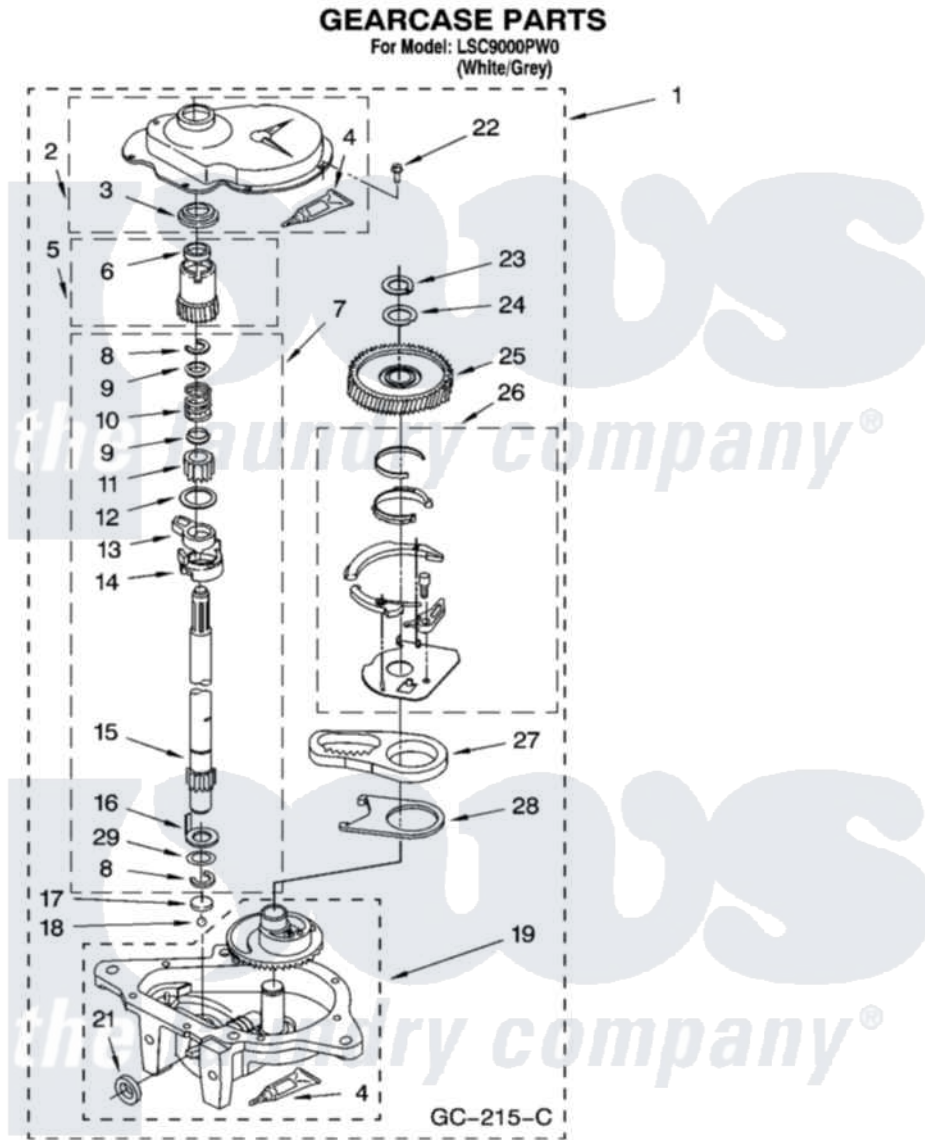

Whirlpool LSC9000PW0 08 - GEARCASE PARTS

12

8180555

Whirlpool Residential Whirlpool LSC9000PW0 Washer Parts Parts Diagram 08 - GEARCASE PARTS
Click on the part number to view part

Item	Original Part Number	Replaced By	Status	Part Description
1	3360630	3360629		Gearcase
2	285202			Cover, Gearcase
3	3349985			Seal, Gearcase Cover
4	285195			Sealer Sealer, Gasket
5	63320	285362		Gear and Pinion
6	356427			Seal, Spin Pinion
7	389387			Shaft, Agitator
8	90369		Not Available	Ring, Retaining (2)
9	62677			Retainer, Spring
10	62676			Spring, Agitator
11	63273	285509		Shaft, Agitator
12	62619			Washer, Agitator Gear
13	62580	285206		Cam-Agitator
14	62581	285206		Cam-Agitator
15	285509			Shaft, Agitator
16	62618			Washer, Cam Thrust

17	16018	285205	Bearing
18	85529	285205	Bearing
19	389230	285515	Gearcase
21	285352		Seal Kit, Thrust Plug
22	3351614		Screw, Gearcase Cover Mounting
23	3362552	285765	Ring-Retr
24	285735	285766	Washer Kit, Thrust
25	62570	285362	Gear and Pinon
26	388253	999516	Shelf-Glas
27	3349296	8546456	Rack, Connecting
28	62621		Actuator, Shift
29	388815		Washer, Intermediate 1 3976263 Miscellaneous Parts Bag 2 3976300 Washer, Inlet Hose 3 3366913 Clamp, Hose