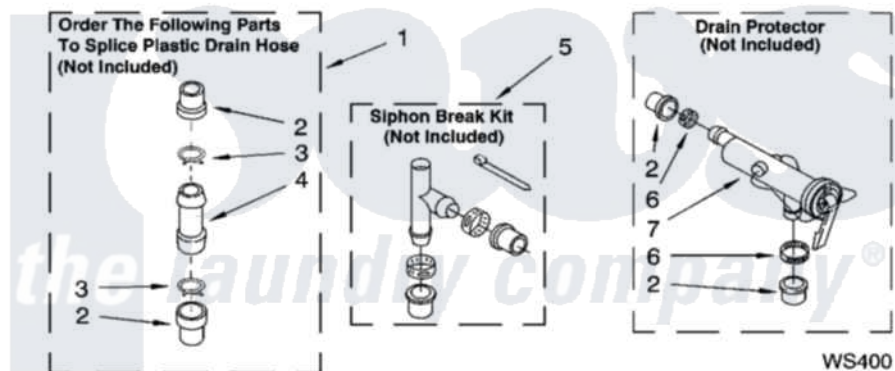

Whirlpool LSC9000PW0 09 - WATER SYSTEM PARTS, MISCELLANEOUS PARTS, OPTIONAL PARTS (NOT INCLUDED)

**WATER SYSTEM PARTS**

For Model: LSC9000PW0  
(White/Grey)

8180555

13

Whirlpool [Residential Whirlpool LSC9000PW0 Washer Parts](#) Parts Diagram 09 - WATER SYSTEM PARTS, MISCELLANEOUS PARTS, OPTIONAL PARTS (NOT INCLUDED)

[Click on the part number to view part](#)

Item	Original Part Number	Replaced By	Status	Part Description
1	<a href="#">285442</a>			Water System Parts
2	<a href="#">285321</a>			Water System Parts
3	370447	<a href="#">285655</a>		Clamp, Hose
4	<a href="#">16272</a>			Connector, Straight
5	<a href="#">285320</a>			Water System Parts
6	65349	<a href="#">285655</a>		Clamp, Hose
7	<a href="#">367031</a>			Water System Parts
1	3976263	<a href="#">285654</a>		Parts-Misc
2	3976300	<a href="#">16123</a>		Washer Inlet-Hose Miscellaneous Parts Must be Ordered Separately.
3	3366912	<a href="#">356138</a>		Clamp, Hose
4	<a href="#">3359452</a>			Nut, Lock
5	389102	<a href="#">W10001130</a>		Foot, Leveling
6	3366913	<a href="#">3357331</a>		Clamp, Drain