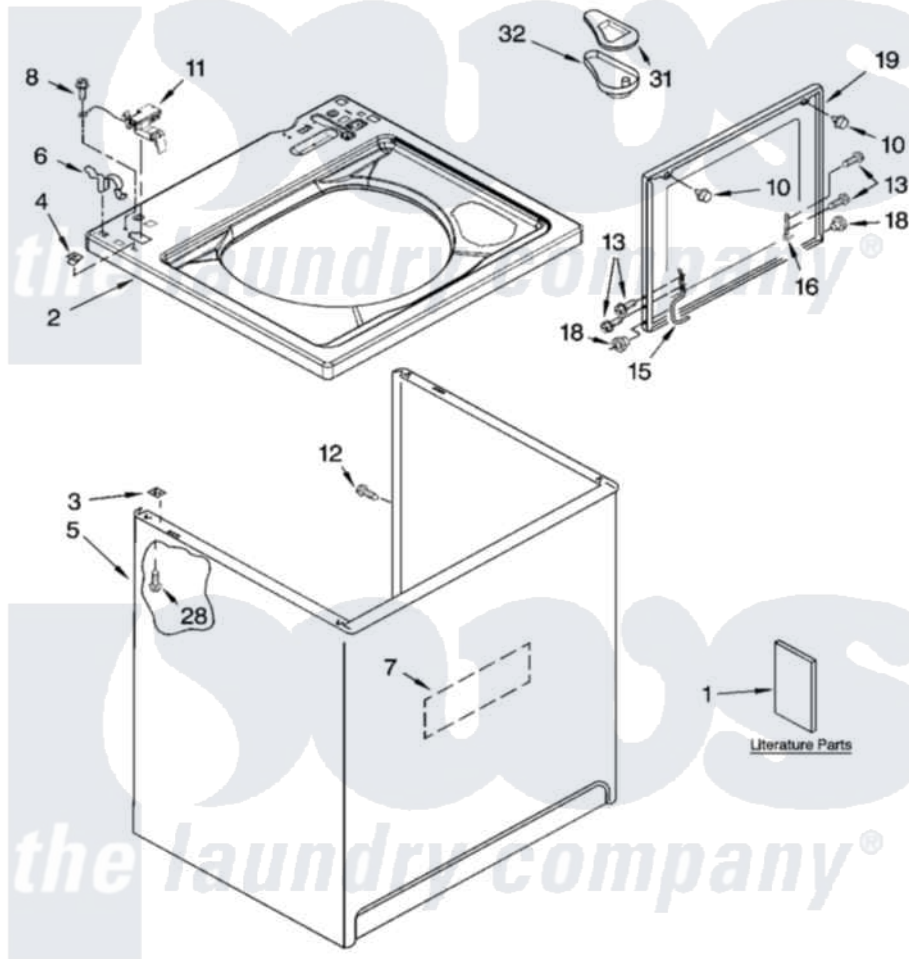

Whirlpool LSC9000PW1 01 - TOP AND CABINET PARTS

TOP AND CABINET PARTS

For Model: LSC9000PW1
(White/Grey)

AUTOMATIC
WASHER

FOR ORDERING INFORMATION REFER TO PARTS PRICE LIST

4-05 Litho in U.S.A. (dtd)

1

Part No. 8180644

[Whirlpool Residential Whirlpool LSC9000PW1 Washer Parts](#) Parts Diagram 01 - TOP AND CABINET PARTS

[Click on the part number to view part](#)

Item	Original Part Number	Replaced By	Status	Part Description
1	3957165		Not Available	Installation Instructions
"	3955903		Not Available	Feature Sheet
"	3955869		Not Available	Use & Care Guide
"	3957479		Not Available	Energy Guide
"	8565909		Not Available	Wiring Diagram
"	N/A		Not Available	Following May Be Purchased DO-IT-YOURSELF REPAIR MANUALS
"	4313896			Do-It-Yourself Repair Manuals
2	8543451	8543447		Top
3	62750			Spacer, Cabinet To Top (4)
4	357213			Nut, Push-In
5	63424			Cabinet
6	62780			Clip, Top And Cabinet And Rear Panel
7	3976348			Absorber, Sound
8	3351614			Screw, Gearcase Cover Mounting

10	9724509		Bumper, Lid
11	8318084		Switch, Lid
12	3357011	308685	Side Trim)
13	355274	W10119828	Screw, Lid Hinge Mounting
15	8559336	W10225136	Hinge 7 Pad Assembly
16	91770		Hinge, Lid
18	8319539		Bearing, Lid Hinge
19	8558398	W10193861	Lid
28	3390631		Screw, 10-16 X 3/8
31	3955788		Cover, Dispenser
32	8519517		Dispenser, Bleach